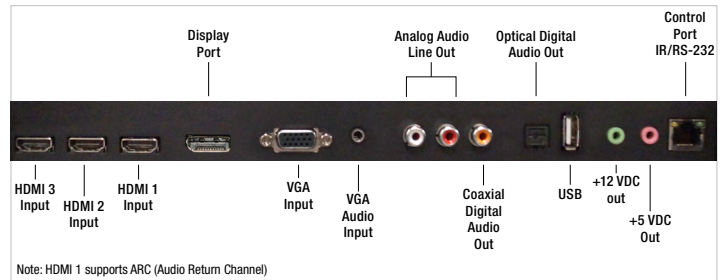

Connections for 65" and 84" models

Electronic Specifications

TV Size	Resolution	Tuner	VIDEO							CONTROL			AUDIO				
			HDMI	YPbPr	AV	VGA	Coax	Display Port	USB	Control Port IR/RS-232	+12 VDC Out	+5 VDC Out	VGA/PC Input	Analog Audio Line Out	Optical Digital Out	Coaxial Digital Out	Speakers
42"	1920 x 1080	ATSC	3	1	2	1	1	0	1	✓	1	1	1	2	1	1	2 x 10W
47"	1920 x 1080	ATSC	3	1	2	1	1	0	1	✓	1	1	1	2	1	1	2 x 10W
55"	1920 x 1080	ATSC	3	1	2	1	1	0	1	✓	1	1	1	2	1	1	2 x 10W
65"	3840 x 2160[‡]	-	3	0	0	1	0	1	1	✓	1	1	1	1	1	1	2 x 10W
84"	3840 x 2160[‡]	-	3	0	0	1	0	1	1	✓	1	1	1	1	1	1	2 x 10W

Dimensions

TV Size	Model Number	Viewable Screen Size	Total Size	Unit Depth	Weight	VESA Pattern
42"	STRM-42.2-UB	36.6" w x 20.6" h	40.5" w x 24.6" h	3.7"	77 lbs	400 x 400mm
47"	STRM-47.2-UB	40.9" w x 23.0" h	44.8" w x 27.0" h	3.7"	94 lbs	400 x 400mm
55"	STRM-55.2-UB	47.6" w x 26.8" h	52.2" w x 31.5" h	3.7"	117 lbs	400 x 400mm
65"	STRM-65.3-UB	56.8" w x 32.4" h	59.8" w x 35.4" h	3.7"	124 lbs	400 x 400mm
84"	STRM-84.3-UB	73.25" w x 41.2" h	77.9" w x 45.9" h	3.6" (4.5" with handles)	220 lbs	600 x 400mm