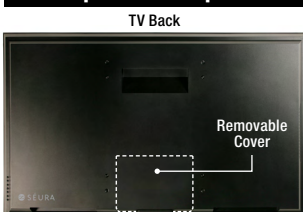

Waterproof Compartment

Waterproof compartment:
12.59" w x 7.25" h x 1.25" d

Accessories

Description	Model	Description	Model
Protective TV Cover, 42" Outdoor TV Size	CVR-42.2-UB	Articulating Full Motion Mount	AFMW-1
Protective TV Cover, 47" Outdoor TV Size	CVR-47.2-UB	Tilting Wall Mount	TW-1
Protective TV Cover, 55" Outdoor TV Size	CVR-55.2-UB		
Protective TV Cover, 65" Outdoor TV Size	CVR-65.3-UB		
Protective TV Cover, 84" Outdoor TV Size	CVR-84.3-UB		

* Installation in sunlight reduces the maximum permitted air temperature

† 84" model: 12 ms

‡ IP56 rating applies to all surfaces except for the bottom. Do not spray or splash the bottom of the TV from below.

§ The 65" Model has a brightness rating of 630 cd/m2, the 84" Model has a brightness rating of 600 cd/m2