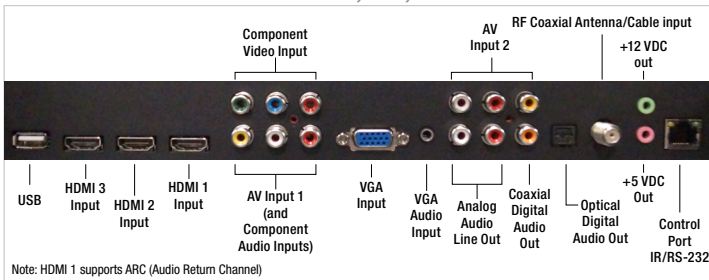

Inputs/Outputs Inside Waterproof Compartment

Connections for 42", 47", and 55" models