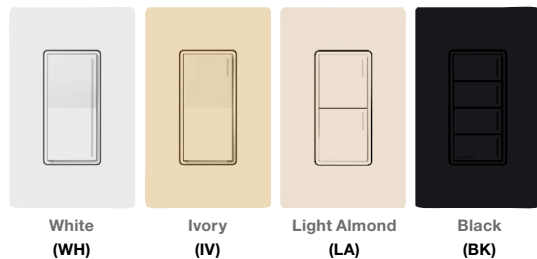

Also available in a range of traditional colors in a crisp, reflective, gloss finish