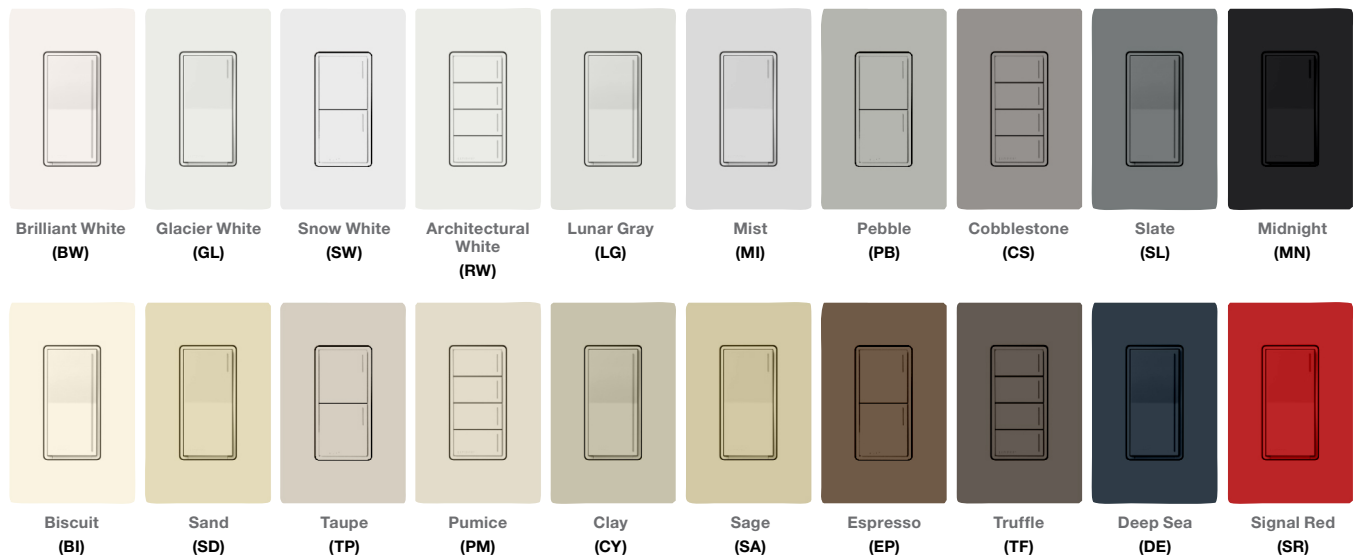

**Sunnata RF dimmer
and companion dimmer**

**Sunnata RF switch
and companion switch**

**Sunnata RF
2-button keypad**

**Sunnata RF
3-button keypad with
raise/lower**

**Sunnata RF
4-button keypad**

Simply Beautiful Controls

One dimmer for any job with PRO LED+ advanced technology for superior dimming of LED, halogen, incandescent, MLV and ELV lighting

Touch or swipe the light bar to set the lights.
Sunnata RF dimmer

Multi-Location

Companion dimmers and switches are available with a matching look and identical control from up to 5 locations using existing wiring (e.g. 3-way, 4-way, etc)

Sunnata RF switch

Colors

Available in a range of new contemporary colors with an understated satin finish