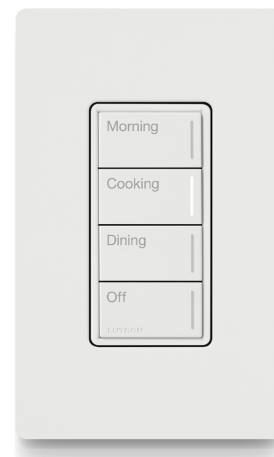

RadioRA3 | Sunnata RF Controls

**Sunnata RF
4-button keypad**

The new RA3 lighting control system brings the contemporary lightbar design to a full range of beautifully designed products—dimmers with capacitive touch technology, switches and keypads. The light bar also acts as a locator light to help homeowners find the switch in the dark, and the light level can be customized, including to off if clients prefer no light in places like the bedroom.

Companion dimmers and switches are available with a matching look and identical control from up to 5 locations using existing wiring (e.g. 3-way, 4-way, etc)

Sunnata RF switch

Colors

Available in a range of new contemporary colors with an understated satin finish

Also available in a range of traditional colors in a crisp, reflective, gloss finish

Item	Model #
Sunnata RF Dimmers	
250W (LED/CFL) or 500W Incandescent/Halogen/ELV or 400 VA MLV Phase Selectable, Neutral Dimmer	RRST-PRO-N
Companion Dimmer (120V~)	RRST-RD
Sunnata RF Switches	
8 A Light, ¼ HP 5.8 A Motor Neutral Wire Electronic Switch	RRST-8ANS
Companion Switch (120V~)	RRST-RS
RadioRA 3 Keypads	
2-button keypad	RRST-W2B
3-button keypad with raise/lower	RRST-W3RL
4-button keypad	RRST-W4B

The first keypads with the elegance of the SUNNATA light bar.

Keypads available in 2-, 3-, and 4-button configurations

One keypad can control groups of devices such as dimmers, light switches, ceiling fans, automated shades and other integrated devices like audio systems