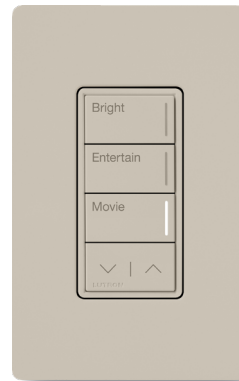

RadioRA3 | Sunnata RF Controls

**Sunnata RF
4-button keypad**

The new RA3 lighting control system brings the contemporary lightbar design to a full range of beautifully designed products—dimmers with capacitive touch technology, switches and keypads. The light bar also acts as a locator light to help homeowners find the switch in the dark, and the light level can be customized, including to off if clients prefer no light in places like the bedroom.

**Sunnata RF dimmer
and companion dimmer**

**Sunnata RF switch
and companion switch**

**Sunnata RF
2-button keypad**

**Sunnata RF
3-button keypad with
raise/lower**

**Sunnata RF
4-button keypad**

Simply Beautiful Controls

One dimmer for any job with PRO LED+ advanced technology for superior dimming of LED, halogen, incandescent, MLV and ELV lighting

Touch or swipe the light bar to set the lights.
Sunnata RF dimmer

Multi-Location

Companion dimmers and switches are available with a matching look and identical control from up to 5 locations using existing wiring (e.g. 3-way, 4-way, etc)

Sunnata RF switch

Colors

Available in a range of new contemporary colors with an understated satin finish