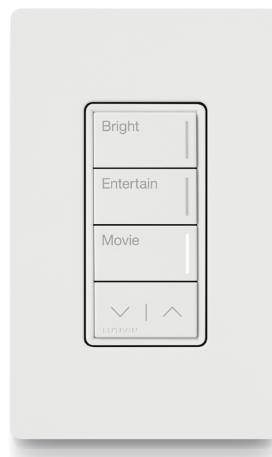

RadioRA3 | Sunnata RF Controls

**Sunnata RF
4-button keypad**

The new RA3 lighting control system brings the contemporary lightbar design to a full range of beautifully designed products—dimmers with capacitive touch technology, switches and keypads. The light bar also acts as a locator light to help homeowners find the switch in the dark, and the light level can be customized, including to off if clients prefer no light in places like the bedroom.

Companion dimmers and switches are available with a matching look and identical control from up to 5 locations using existing wiring (e.g. 3-way, 4-way, etc)

Sunnata RF switch

Colors

Available in a range of new contemporary colors with an understated satin finish

Also available in a range of traditional colors in a crisp, reflective, gloss finish

Item	Model #
Sunnata RF Dimmers	
250W (LED/CFL) or 500W Incandescent/Halogen/ELV or 400 VA MLV Phase Selectable, Neutral Dimmer	RRST-PRO-N
Companion Dimmer (120V~)	RRST-RD
Sunnata RF Switches	
8 A Light, ¼ HP 5.8 A Motor Neutral Wire Electronic Switch	RRST-8ANS
Companion Switch (120V~)	RRST-RS
RadioRA 3 Keypads	
2-button keypad	RRST-W2B
3-button keypad with raise/lower	RRST-W3RL
4-button keypad	RRST-W4B

The first keypads with the elegance of the SUNNATA light bar.

Keypads available in 2-, 3-, and 4-button configurations

One keypad can control groups of devices such as dimmers, light switches, ceiling fans, automated shades and other integrated devices like audio systems