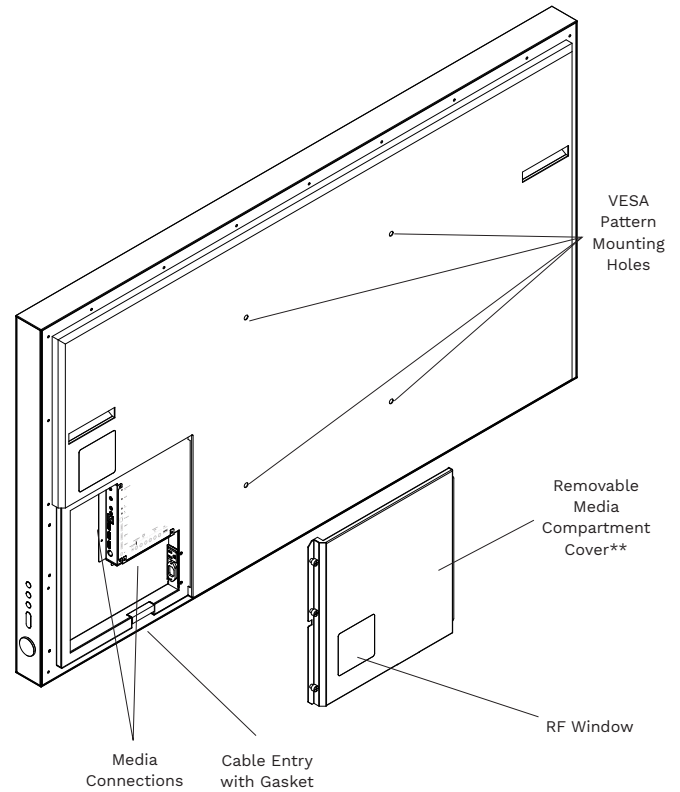

	50 INCH Model: UB4-50	65 INCH Model: UB4-65	85 INCH Model: UB4-85	
DIMENSIONS	DIMENSIONS	45.1" w x 26.2" h x 3.8" d	58.2" w x 33.6" h x 3.8" d	76.0" w x 43.6" h x 3.8" d
	WEIGHT	60 lbs.	104 lbs.	187 lbs
	MEDIA COMPARTMENT DIMENSIONS**	Upper portion: 3.9" w x 7.7" h x 1.7" d Lower portion: 10.1" w x 5.7" h x 1.7" d	Upper portion: 5.1" w x 7.8" h x 1.6" d Lower portion: 11.6" w x 5.6" h x 1.6" d	Upper portion: 5.1" w x 7.7" h x 1.6" d Lower portion: 11.8" w x 5.7" h x 1.6" d
	VESA PATTERN	400 x 400mm	400 x 400mm	600 x 400mm
OTHER	POWER CONSUMPTION, DISPLAY	Standby: 1.0W Max: 398W	Standby: 3.5W Max: 682W	Standby: 3.5W Max: 1096W
	ELECTRICAL	NEMA 5-15P 3-prong 120V Outlet	NEMA 5-15P 3-prong 120V Outlet	NEMA 5-20P† 3-prong 120V Outlet
	CERTIFICATIONS & COMPLIANCE	IP55 Certified, FCC, CEC, UL and cUL Listed		
	WARRANTY	Séura warrants Outdoor Displays w/ respect to Séura's labor, structure, assembly, display including remote and power supply for two (2) years		
	REMOTE	Séura Water Resistant IR Remote		