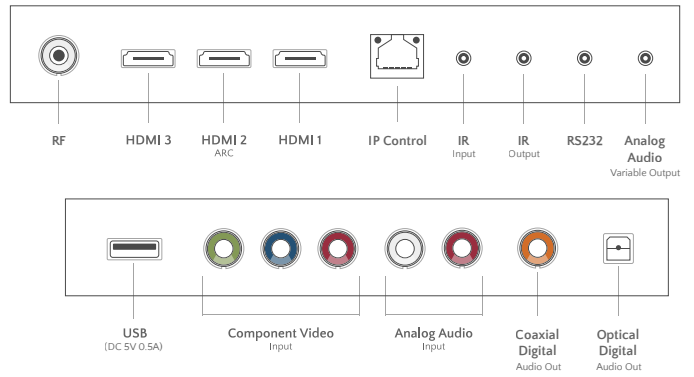

SÉURA OUTDOOR TVS

Full Sun Series™

GENERAL	OPERATING TEMP. RANGE (MAX)	-40 to 140° F*
	OPERATING TEMP. RANGE (IDEAL)	32 to 122° F
	NON-OPERATING TEMP. RANGE	-40 to 140° F*
	OPERATING HUMIDITY RANGE	10-90% RH Non-condensing
	WATERPROOF RATING	IP55
	ISOTROPIC BLACKOUT PREVENTION	High TNi panels help prevent screen blackout
	ACTIVE HEATING/COOLING	Extreme Temperature Protection™
VIDEO	DISPLAY TYPE	LED Backlit LCD
	DISPLAY RESOLUTION	4K UHD 3840 x 2160
	DISPLAY BRIGHTNESS	2000 nits
	DISPLAY COATING	Anti-Glare
	ASPECT RATIO	16:9
	CONTRAST RATIO	5000:1
	REFRESH RATE	60Hz
	FRAME RATE	30 fps+
	VIEWING ANGLE	178° Horiz/Vert
	RESPONSE TIME	8ms
	OUTDOOR OPTICS™	Five outdoor picture modes from full sun to nighttime viewing
	COLOR GAMUT WIDTH	HDR-10 Rec 709 Compliant
	COLOR MANAGEMENT SYSTEM	Yes
TUNER	ATV (NTSC) / DTV (ATSC)	
DC Output	DC 5V 0.5A	
INTEGRATION	HDMI	HDMI Version 2.1 HDCP Version 2.2 HDMI1, HDMI2 (ARC), HDMI3
	COMPONENT YBPR	1
	LAN PORT (LOCAL AREA NETWORK)	1 (IP Control)
	RS-232C	1 (3.5mm)
	INTEGRATION	IP, RS-232C and IR
	USB	DC 5V, 0.5A, Capable of Photos & Updates
	IR INPUT	1
	IR OUTPUT	1
	SERVICE PORT	1 (USB Type)
AC OUT	120V, 60Hz, 2A	
AUDIO	ANALOG AUDIO INPUT	RCA x 1
	ANALOG AUDIO	Stereo 3.5mm Variable
	BLUETOOTH® AUDIO BROADCASTING	Bluetooth® 4.2, 50 ft Clear Span
	DIGITAL AUDIO OUT	1 x Optical, 1 x Coax
	DOLBY DIGITAL	Dolby Digital
	INTERNAL SPEAKERS	N/A
SOUNDBAR	Sold Separately