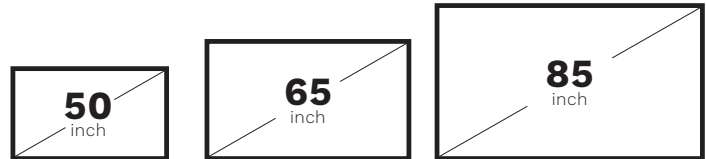

Brightest In Class

At 2,000-nit brightness that is color-calibrated, Séura's Full Sun TVs are more than 6x brighter than typical indoor TVs and over 30% brighter than the closest competitor.

Extreme Temperature Protection™

Séura's proprietary active heating and cooling system provides the necessary temperature control needed to protect the TV's components in temperatures from -40°F to 140°F.

Weatherproof

IP55 rated and fully sealed to keep out rain, snow, ice and dust, Séura outdoor TVs are safe for year-round use.

Outdoor Optics™

Séura's proprietary picture modes provide the ideal screen settings for the outdoor lighting environment you're in. Choose from five outdoor modes from full sun to nighttime viewing.

Lifelike Shades and Hues

Equipped with High Dynamic Range, Séura outdoor TVs provide sharp contrast between bright and dark colors for the best outdoor picture.

Stunning Definition

4K UHD picture clarity — four times the resolution of regular HD — has amazingly sharp details that immerse you in the moment.

UV Protected and Anti-Glare Screen

UV and isotropic blackout protection mean your picture will never go dark from exposure to sunlight. Enjoy a clear image with no reflections for the ideal picture viewing.

2-Year Warranty

2-year warranty provides peace-of-mind for reliable and safe entertainment in any environment.