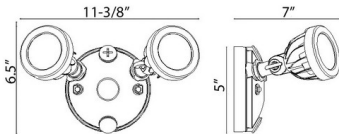

**Catalog Number** 72579A  
**UPC Number** 601986725791  
**Description** Two Head LED Security Light  
White

#### Dimension Information

**Height Inches:** 6-1/2"  
**Width Inches:** 11-3/8"  
**Depth Inches:** 7"