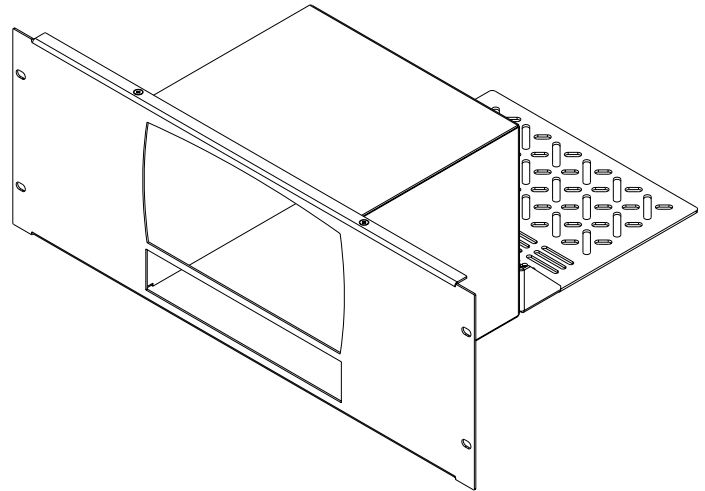

RSH Series

iPod® basic dimensions

all dimensions in inches unless otherwise noted [all dimensions in brackets are in millimeters]

what **great systems** are built on.™

A brand of **legrand**

Middle Atlantic Products

middleatlantic.com | middleatlantic.ca