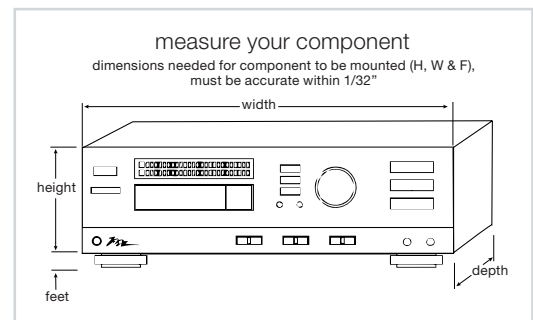

what **great systems** are built on.™

A brand of **legrand**

MA

Middle Atlantic Products

middleatlantic.com | middleatlantic.ca