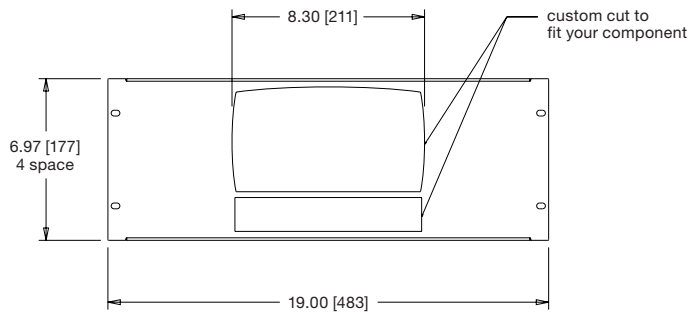

RSH Series

iPod® basic dimensions

all dimensions in inches unless otherwise noted [all dimensions in brackets are in millimeters]

what **great systems** are built on.™

A brand of **legrand**

Middle Atlantic Products

middleatlantic.com | middleatlantic.ca