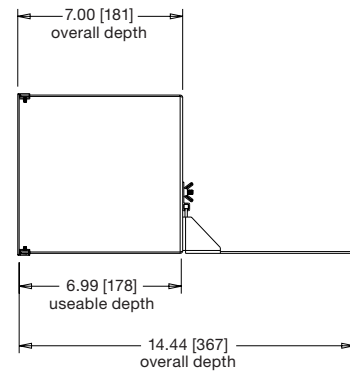

## 1 RU basic dimensions

all dimensions in inches unless otherwise noted [all dimensions in brackets are in millimeters]

Rackspaces	A Height	B Maximum Equipment Height	C Minimum Equipment Height	Weight Capacity
1 space	1.75 [44]	1.4 [35]	.3 [7]	35 lbs.

## 2-12 RU basic dimensions

all dimensions in inches unless otherwise noted [all dimensions in brackets are in millimeters]

Rackspaces	A Height	B Maximum Equipment Height	C Minimum Equipment Height	Weight Capacity
2 space	3.50 [89]	2.85 [72]	1.41 [26]	250 lbs.
3 space	5.25 [133]	4.60 [117]	2.79 [71]	250 lbs.
4 space	7.00 [178]	6.35 [161]	4.54 [115]	250 lbs.
5 space	8.75 [222]	8.10 [206]	6.29 [160]	250 lbs.
6 space	10.50 [267]	9.85 [250]	8.04 [204]	250 lbs.
7 space	12.25 [311]	11.60 [295]	9.79 [249]	250 lbs.
8 space	14.00 [356]	13.35 [339]	11.54 [293]	250 lbs.
9 space	15.75 [400]	15.10 [384]	13.29 [338]	250 lbs.
10 space	17.50 [445]	16.85 [428]	15.04 [382]	250 lbs.
11 space	19.25 [489]	18.60 [472]	16.79 [427]	250 lbs.
12 space	21.00 [533]	20.35 [517]	18.54 [471]	250 lbs.

## iPod® basic dimensions

all dimensions in inches unless otherwise noted [all dimensions in brackets are in millimeters]

what **great systems** are built on.™

A brand of **legrand**

**Middle Atlantic Products**