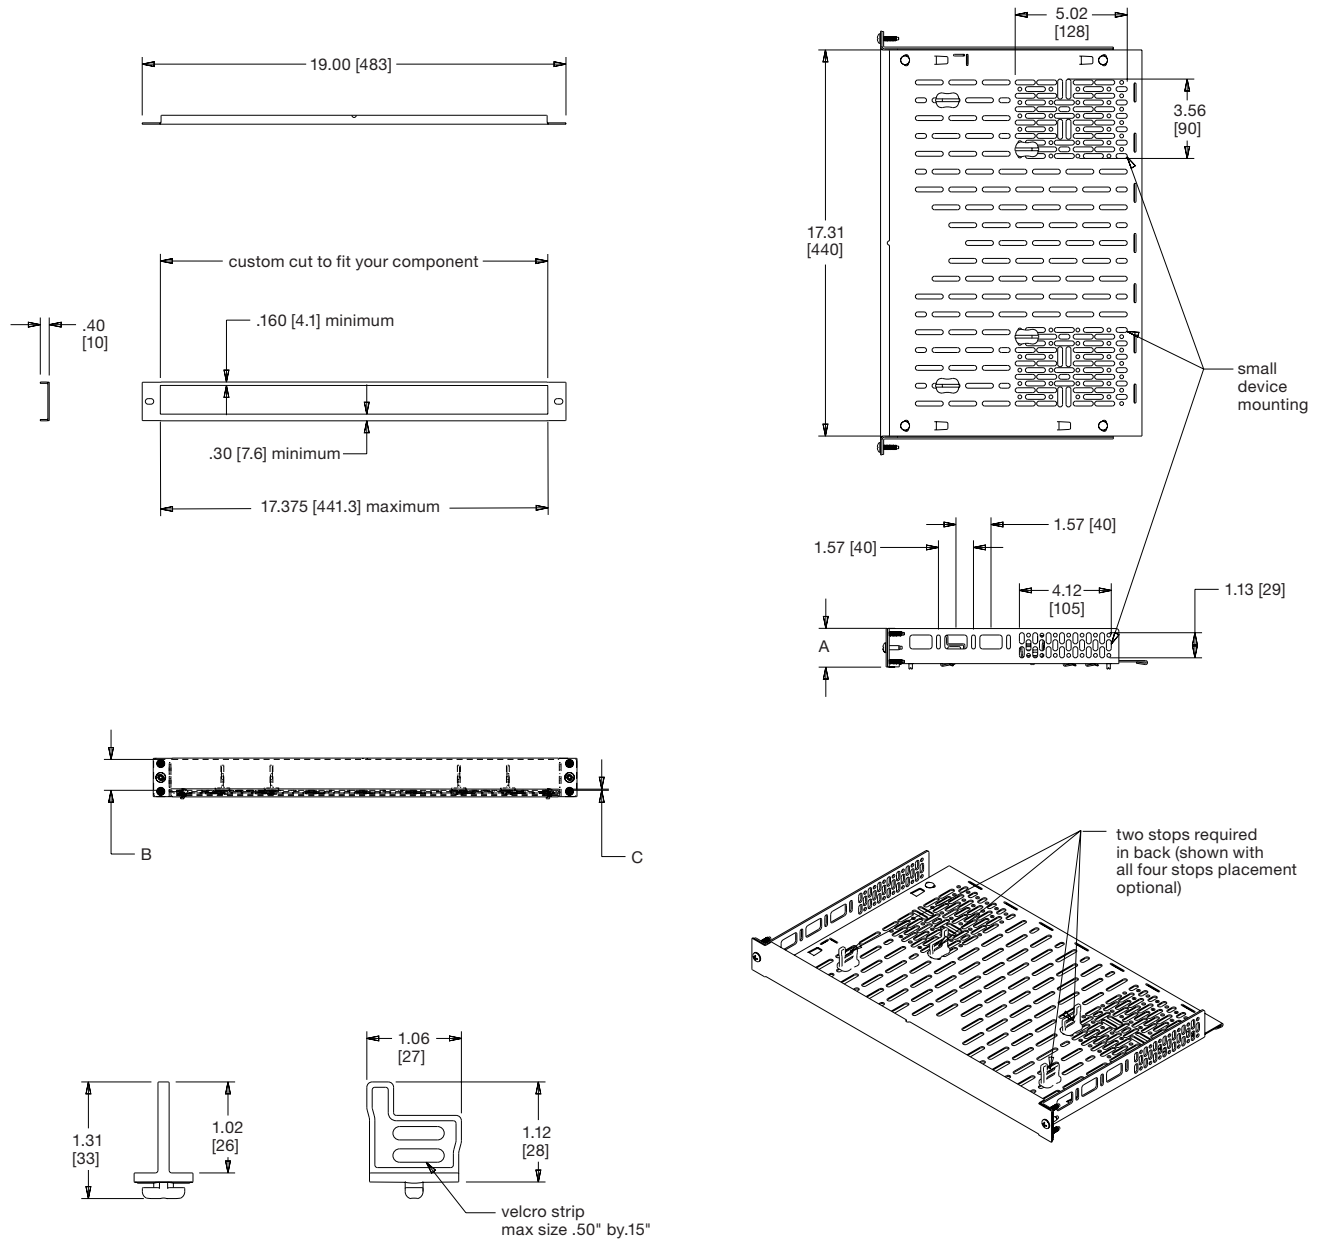

RSH Series

1 RU basic dimensions

all dimensions in inches unless otherwise noted [all dimensions in brackets are in millimeters]

Rackspaces	A Height	B Maximum Equipment Height	C Minimum Equipment Height	Weight Capacity
1 space	1.75 [44]	1.4 [35]	.3 [7]	35 lbs.

Part #	Finish	Bottom Depth	Useable Depth
RSH4A	black brushed and anodized	8.00 [203]	7.6 [193]
RSH4S	black textured powder coat	11.5 [292]	11.1 [282]

what **great systems** are built on.™

A brand of **legrand**

MA

Middle Atlantic Products

middleatlantic.com | middleatlantic.ca