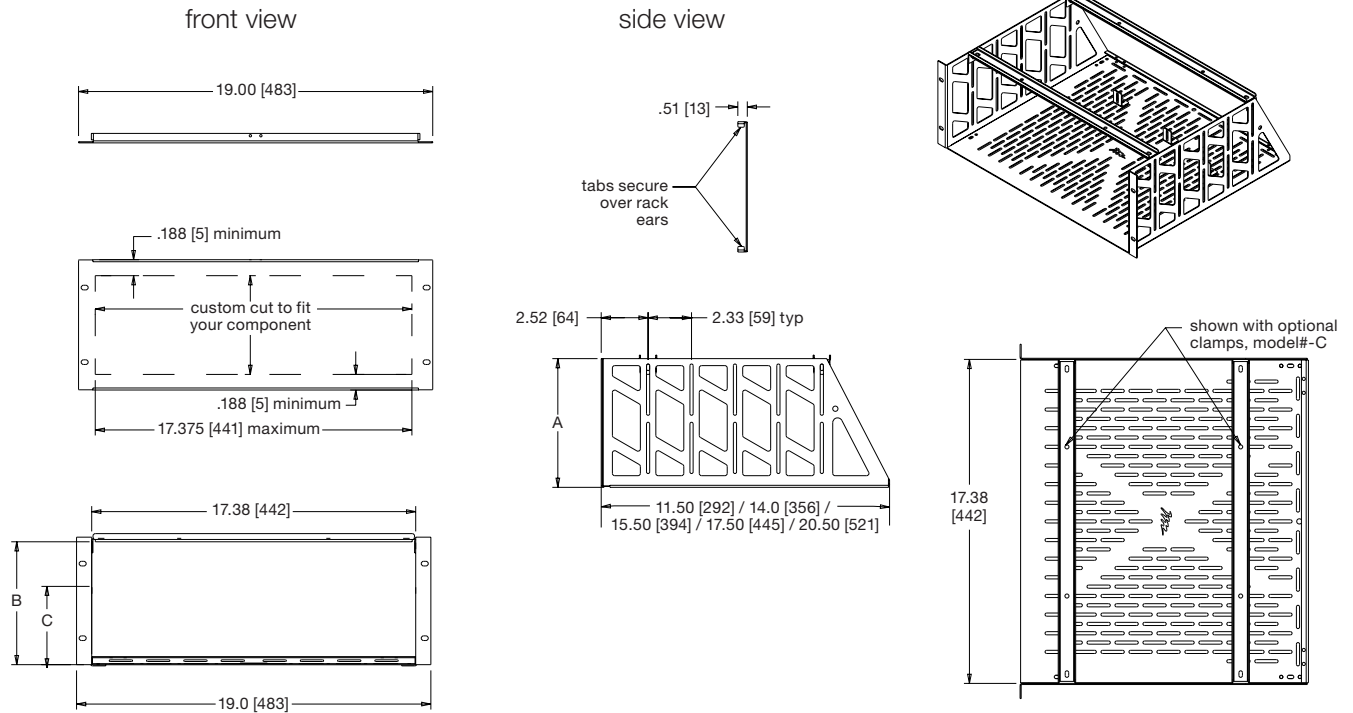

RSH Series

2-12 RU basic dimensions

all dimensions in inches unless otherwise noted [all dimensions in brackets are in millimeters]

Rackspaces	A Height	B Maximum Equipment Height	C Minimum Equipment Height	Weight Capacity
2 space	3.50 [89]	2.85 [72]	1.41 [26]	250 lbs.
3 space	5.25 [133]	4.60 [117]	2.79 [71]	250 lbs.
4 space	7.00 [178]	6.35 [161]	4.54 [115]	250 lbs.
5 space	8.75 [222]	8.10 [206]	6.29 [160]	250 lbs.
6 space	10.50 [267]	9.85 [250]	8.04 [204]	250 lbs.
7 space	12.25 [311]	11.60 [295]	9.79 [249]	250 lbs.
8 space	14.00 [356]	13.35 [339]	11.54 [293]	250 lbs.
9 space	15.75 [400]	15.10 [384]	13.29 [338]	250 lbs.
10 space	17.50 [445]	16.85 [428]	15.04 [382]	250 lbs.
11 space	19.25 [489]	18.60 [472]	16.79 [427]	250 lbs.
12 space	21.00 [533]	20.35 [517]	18.54 [471]	250 lbs.

Part #	Finish	Bottom Depth	Useable Depth
RSH4A	black brushed and anodized	11.50 [292]	11.1 [282]
RSH4S	black textured powder coat	14.00 [356]	13.6 [345]
-C	clamp kit for all above	15.50 [394]	15.1 [384]
AFACE	black anodized face plate only	17.50 [445]	17.1 [434]
SFACE	black textured face plate only	20.50 [521]	20.1 [511]