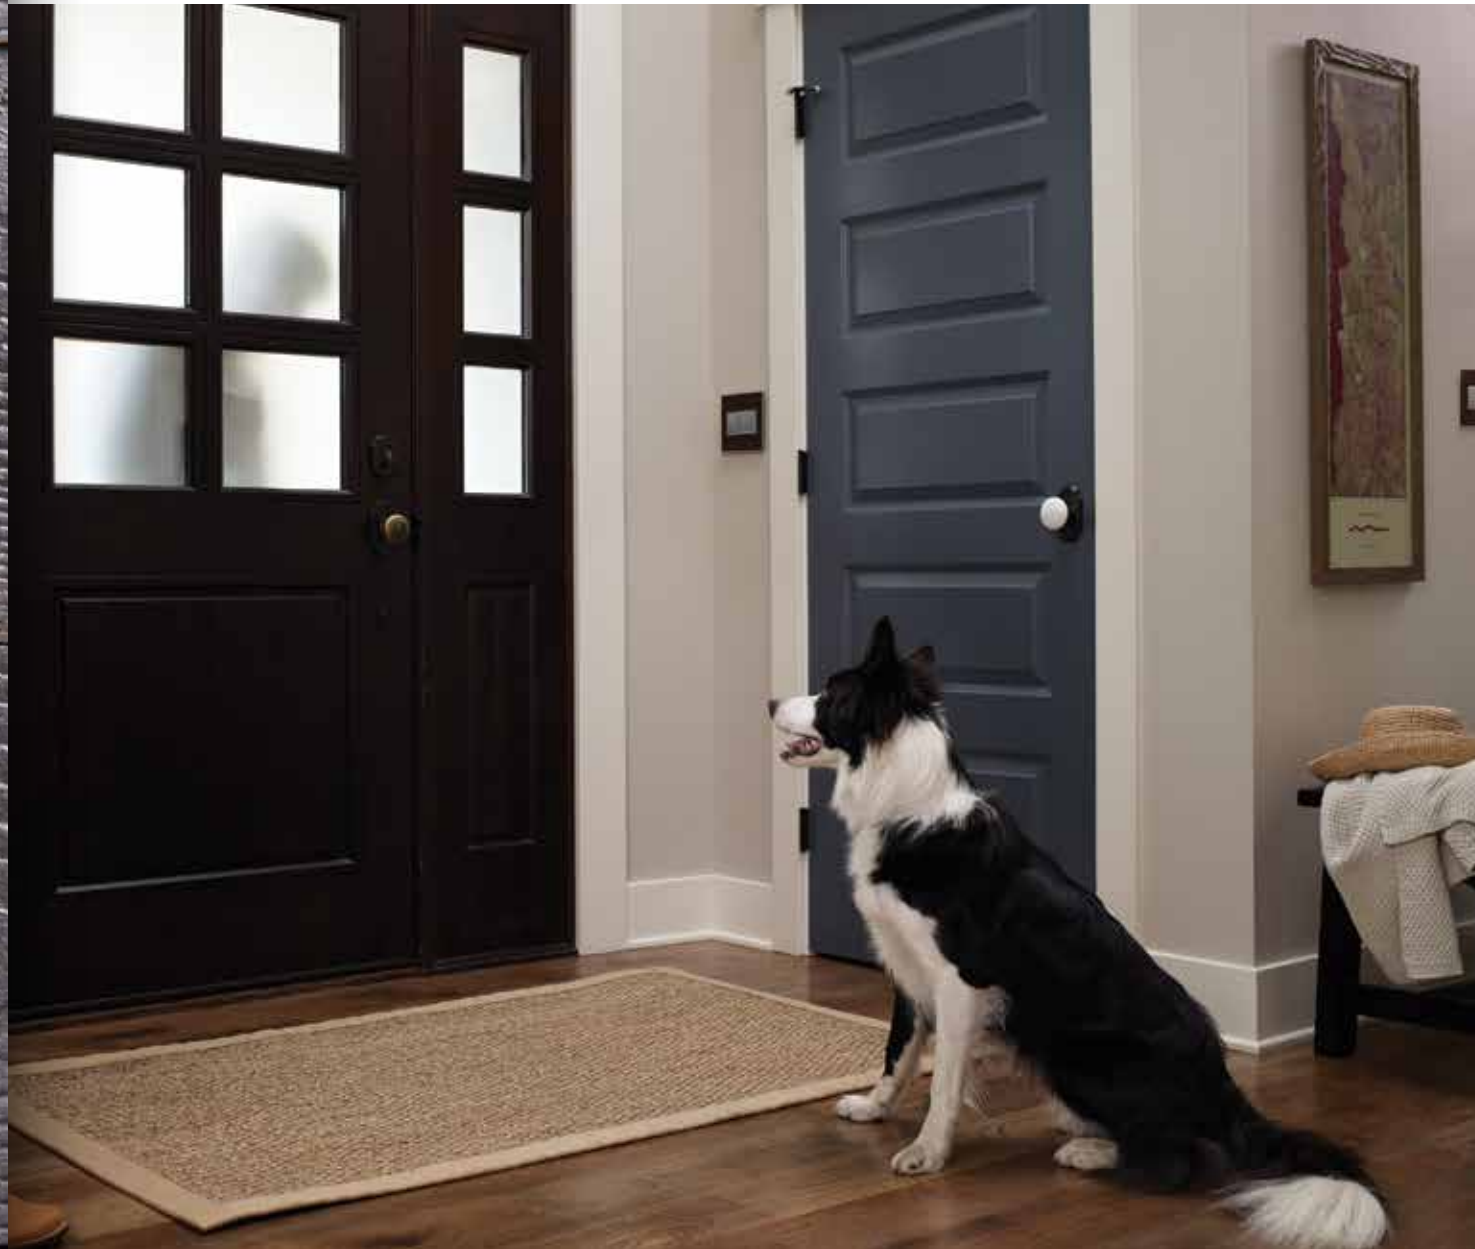

APP-BASED LIGHTING

Replace ANY switch with a Wi-Fi Ready switch.

App-based lighting control for the home