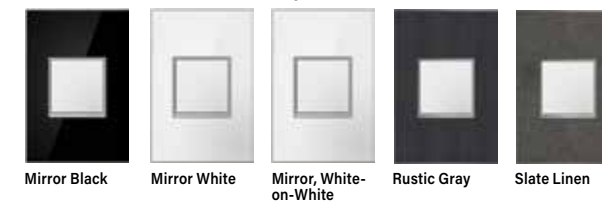

REAL MATERIALS