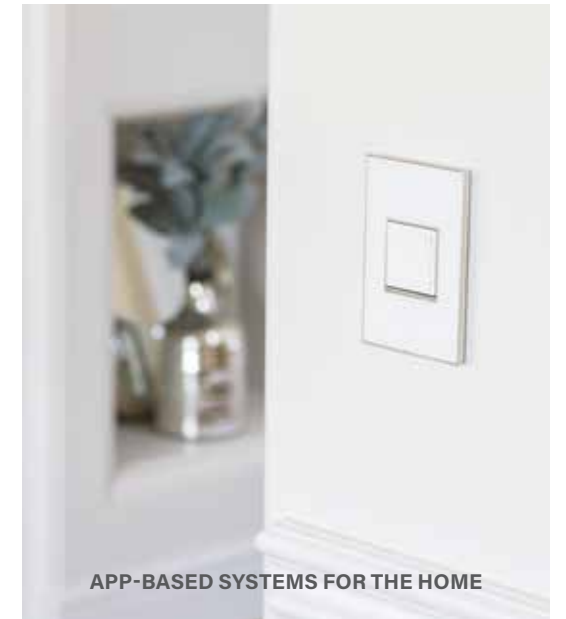

SWITCHES, DIMMERS, OUTLETS & WALL PLATES

UNDER-CABINET LIGHTING & POWER SYSTEM

APP-BASED SYSTEMS FOR THE HOME

SOME SWITCHES LIGHT ROOMS. OTHERS, YOUR *imagination.*

Turn on ingenuity, convenience, and great looks with an array of awe-inspiring new solutions from the adorne collection. Whether you choose to switch, tap, touch, or wave, adorne brightens your life with style.