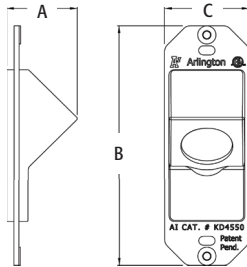

45° Knock-Out Entry Device

White, non-metallic 45° knock-out entry device for installation of 1/2" trade-size fittings. Includes (2) #6 screws.

FEATURES AND BENEFITS

- 1/2" KO at 45° for the installation of 1/2" trade size fittings
- Can also be used as a cable entry device for low voltage cable

CATALOG NUMBER	UPC/DCI/NAED MFG #018997	DESCRIPTION	UNIT PKG	STD PKG	DIM A	DIM B	DIM C
KD4550	83668	Single-Gang	1	25	1.198	4.125	1.450

PATENTED.