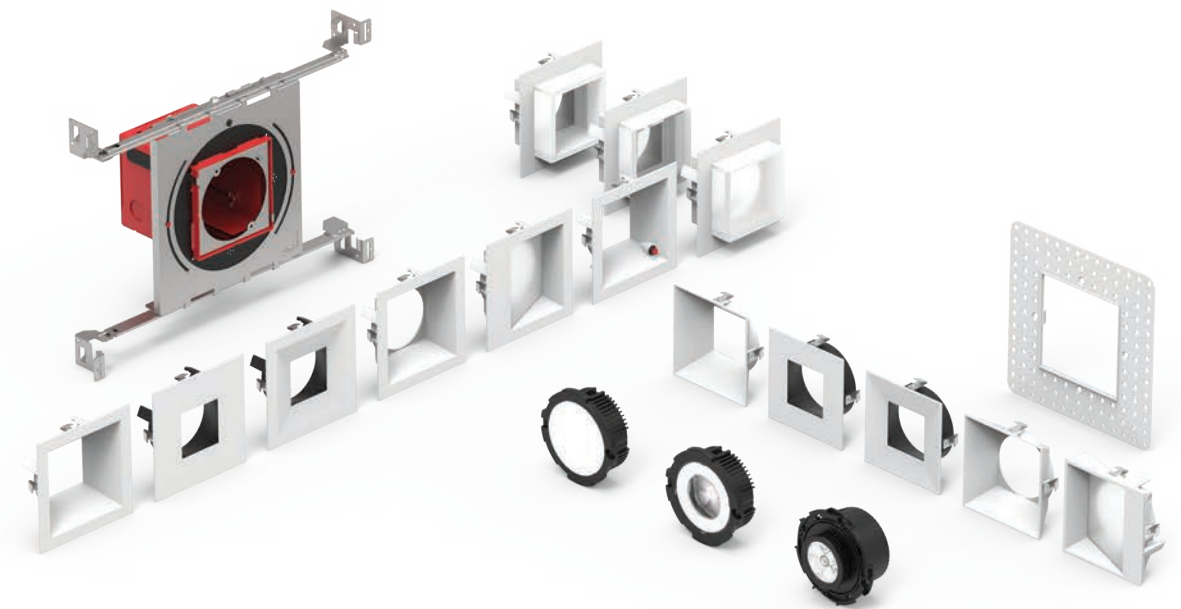

Perfect Square

SquareFrame Downlighting System

The SquareFrame is a breakthrough addition to the DMF Downlighting family. It takes the OneFrame's exceptional flexibility, simplicity and performance and reimagines it in a square format that delivers perfect alignment every time.

All the benefits of the OneFrame. Squared.

The SquareFrame is the perfect foundation for a fully interchangeable system of modules and trims that give you endless choice over how your lighting works and looks. The housing is drastically smaller than the competition so it fits into the most physically restrictive environments.

Precision installation, now made faster + simpler

DMF's engineers understand how challenging it can be to install a square downlight perfectly straight and perfectly aligned. That's why they've incorporated a suite of features that work together seamlessly to give you a flawless fit more quickly and with less hassle.

Set pin keeps housing aligned perfectly from the factory, and enables effortless resets

Compact size greatly simplifies installation and fit compared to 12" x 16" housings

Innovative bar hangers make horizontal adjustment easy, and locks in place with a screwdriver