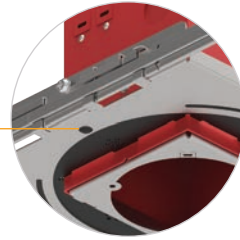

Precision installation, now made faster + simpler

DMF's engineers understand how challenging it can be to install a square downlight perfectly straight and perfectly aligned. That's why they've incorporated a suite of features that work together seamlessly to give you a flawless fit more quickly and with less hassle.

Set pin keeps housing aligned perfectly from the factory, and enables effortless resets

Compact size greatly simplifies installation and fit compared to 12" x 16" housings

Innovative bar hangers make horizontal adjustment easy, and locks in place with a screwdriver

Full rotation and side-to-side translation make getting the right placement a snap

Indents on all sides for laser or string alignment

Tool-tree height adjustment keeps housing flush with the ceiling plane

Fine tuning for a flawless finish

Built-in play in our trims allows you to precisely set the final trim angle, and a lip on the trim ensures a perfect seal with the ceiling, eliminating light leak.

Square