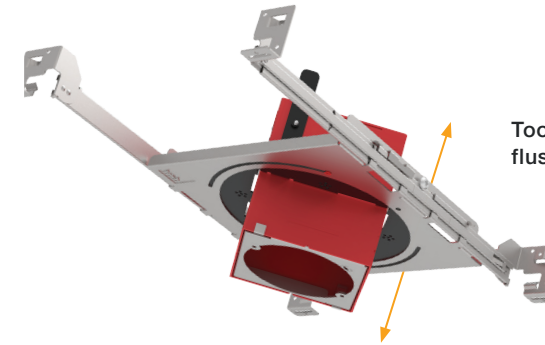

Precision installation, now made faster + simpler

DMF's engineers understand how challenging it can be to install a square downlight perfectly straight and perfectly aligned. That's why they've incorporated a suite of features that work together seamlessly to give you a flawless fit more quickly and with less hassle.

Set pin keeps housing aligned perfectly from the factory, and enables effortless resets

Compact size greatly simplifies installation and fit compared to 12" x 16" housings

Innovative bar hangers make horizontal adjustment easy, and locks in place with a screwdriver

Full rotation and side-to-side translation make getting the right placement a snap

Indents on all sides for laser or string alignment

Tool-tree height adjustment keeps housing flush with the ceiling plane