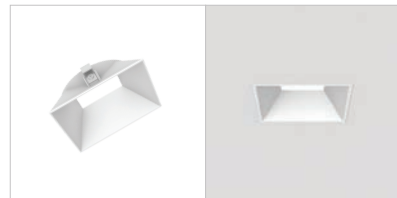

Pinhole

Beveled Pinhole

Round on Square

Wall Wash

Emergency

Decorative: Frosted Outside

Decorative: Clear Outside, Frosted Inside

Flangeless: Square