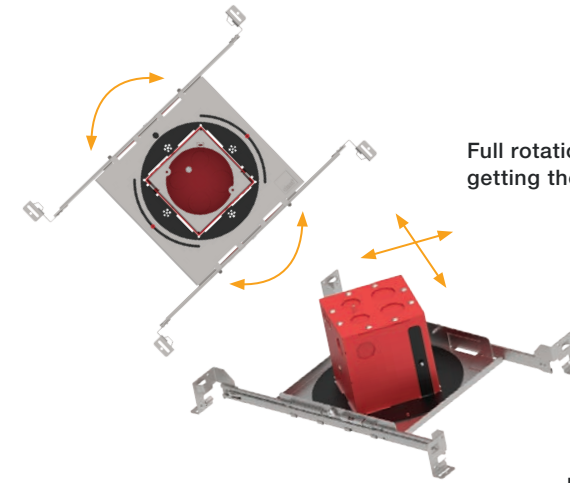

All the benefits of the OneFrame. Squared.

The SquareFrame is the perfect foundation for a fully interchangeable system of modules and trims that give you endless choice over how your lighting works and looks. The housing is drastically smaller than the competition so it fits into the most physically restrictive environments.

Precision installation, now made faster + simpler

DMF's engineers understand how challenging it can be to install a square downlight perfectly straight and perfectly aligned. That's why they've incorporated a suite of features that work together seamlessly to give you a flawless fit more quickly and with less hassle.

Set pin keeps housing aligned perfectly from the factory, and enables effortless resets

Compact size greatly simplifies installation and fit compared to 12" x 16" housings

Innovative bar hangers make horizontal adjustment easy, and locks in place with a screwdriver

Full rotation and side-to-side translation make getting the right placement a snap

Indents on all sides for laser or string alignment

Tool-tree height adjustment keeps housing flush with the ceiling plane