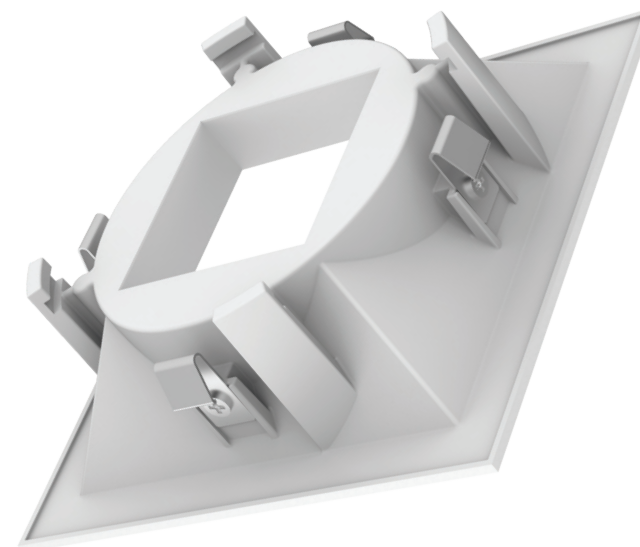

Perfect Square

SquareFrame Downlighting System

The SquareFrame is a breakthrough addition to the DMF Downlighting family. It takes the OneFrame's exceptional flexibility, simplicity and performance and reimagines it in a square format that delivers perfect alignment every time.

Set pin keeps housing aligned perfectly from the factory, and enables effortless resets

Compact size greatly simplifies installation and fit compared to 12" x 16" housings

Innovative bar hangers make horizontal adjustment easy, and locks in place with a screwdriver

-  Insulation Contact (IC) Rated
-  STC/IIC Sound Rated
-  ASTM E283 Certified Air Tight
-  Code compliant for use in fire-rated assemblies up to a maximum of 2-hours

Emergency ready

The SquareFrame's emergency ready version offers additional features that make it more practical without changing its discrete look. The Emergency Driver runs off a self-contained battery that can change mounting positions for maximum flexibility while an integrated test switch on the trim maintains a seamless ceiling design.

Fine tuning for a flawless finish

Built-in play in our trims allows you to precisely set the final trim angle, and a lip on the trim ensures a perfect seal with the ceiling, eliminating light leak.

Square