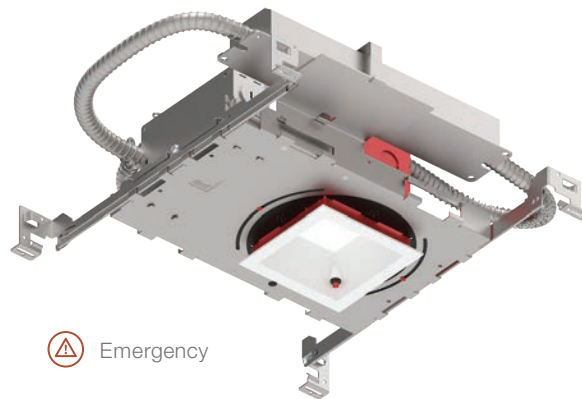

-  Insulation Contact (IC) Rated
-  STC/IIC Sound Rated
-  ASTM E283 Certified Air Tight
-  Code compliant for use in fire-rated assemblies up to a maximum of 2-hours

Emergency ready

The SquareFrame's emergency ready version offers additional features that make it more practical without changing its discrete look. The Emergency Driver runs off a self-contained battery that can change mounting positions for maximum flexibility while an integrated test switch on the trim maintains a seamless ceiling design.

Fine tuning for a flawless finish

Built-in play in our trims allows you to precisely set the final trim angle, and a lip on the trim ensures a perfect seal with the ceiling, eliminating light leak.

Square