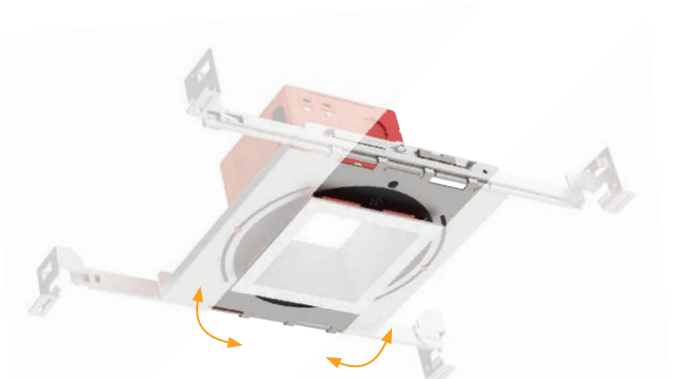

Set pin keeps housing aligned perfectly from the factory, and enables effortless resets

Compact size greatly simplifies installation and fit compared to 12" x 16" housings

Innovative bar hangers make horizontal adjustment easy, and locks in place with a screwdriver

Full rotation and side-to-side translation make getting the right placement a snap

Indents on all sides for laser or string alignment

Tool-tree height adjustment keeps housing flush with the ceiling plane

When perfection matters

You need a housing that can do it all: up and down, side to side, with 90 degrees of rotation and lateral translation. You need options and you need fine-tuning. You need a SquareFrame.