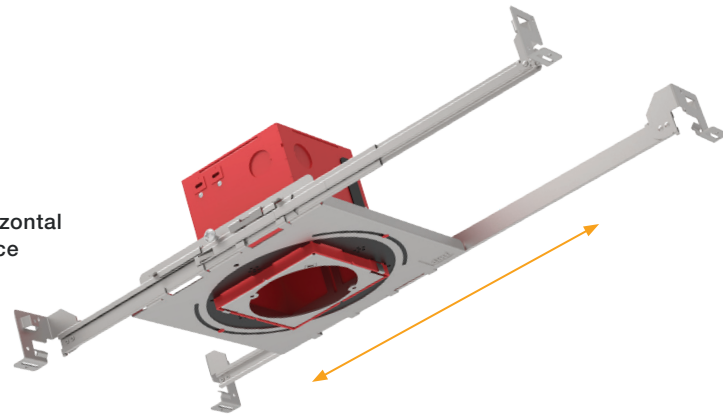

All the benefits of the OneFrame. Squared.

The SquareFrame is the perfect foundation for a fully interchangeable system of modules and trims that give you endless choice over how your lighting works and looks. The housing is drastically smaller than the competition so it fits into the most physically restrictive environments.

Precision installation, now made faster + simpler

DMF's engineers understand how challenging it can be to install a square downlight perfectly straight and perfectly aligned. That's why they've incorporated a suite of features that work together seamlessly to give you a flawless fit more quickly and with less hassle.

Set pin keeps housing aligned perfectly from the factory, and enables effortless resets

Compact size greatly simplifies installation and fit compared to 12" x 16" housings

Innovative bar hangers make horizontal adjustment easy, and locks in place with a screwdriver

Full rotation and side-to-side translation make getting the right placement a snap

Indents on all sides for laser or string alignment

Tool-tree height adjustment keeps housing flush with the ceiling plane