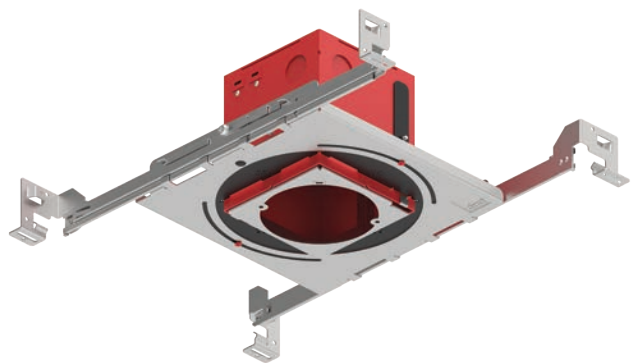

Ratings + options

The SquareFrame has all the ratings you need for a wide variety of residential and commercial projects. These ratings mean that you can be sure your project is up to code and ensures that the people who use your building are safe and comfortable.

- Insulation Contact (IC) Rated
- STC/IIC Sound Rated
- ASTM E283 Certified Air Tight
- Code compliant for use in fire-rated assemblies up to a maximum of 2-hours

Emergency ready

The SquareFrame's emergency ready version offers additional features that make it more practical without changing its discrete look. The Emergency Driver runs off a self-contained battery that can change mounting positions for maximum flexibility while an integrated test switch on the trim maintains a seamless ceiling design.