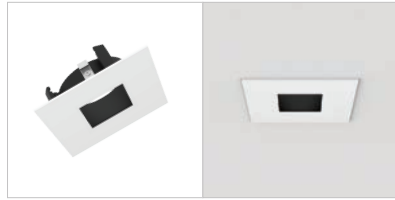

Pinhole

Beveled Pinhole

Round on Square

Wall Wash

Emergency

Decorative: Frosted Outside

Decorative: Clear Outside, Frosted Inside

Flangeless: Square