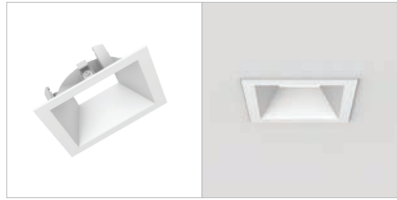

Pinhole

Beveled Pinhole

Round on Square

Wall Wash

Emergency

Decorative: Frosted Outside

Decorative: Clear Outside, Frosted Inside

Flangeless: Square