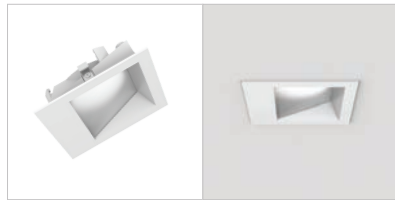

Pinhole

Beveled Pinhole

Round on Square

Wall Wash

Emergency

Decorative: Frosted Outside

Decorative: Clear Outside, Frosted Inside

Flangeless: Square