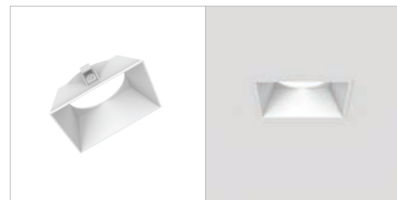

Flangeless: Round on Square

Finish Options