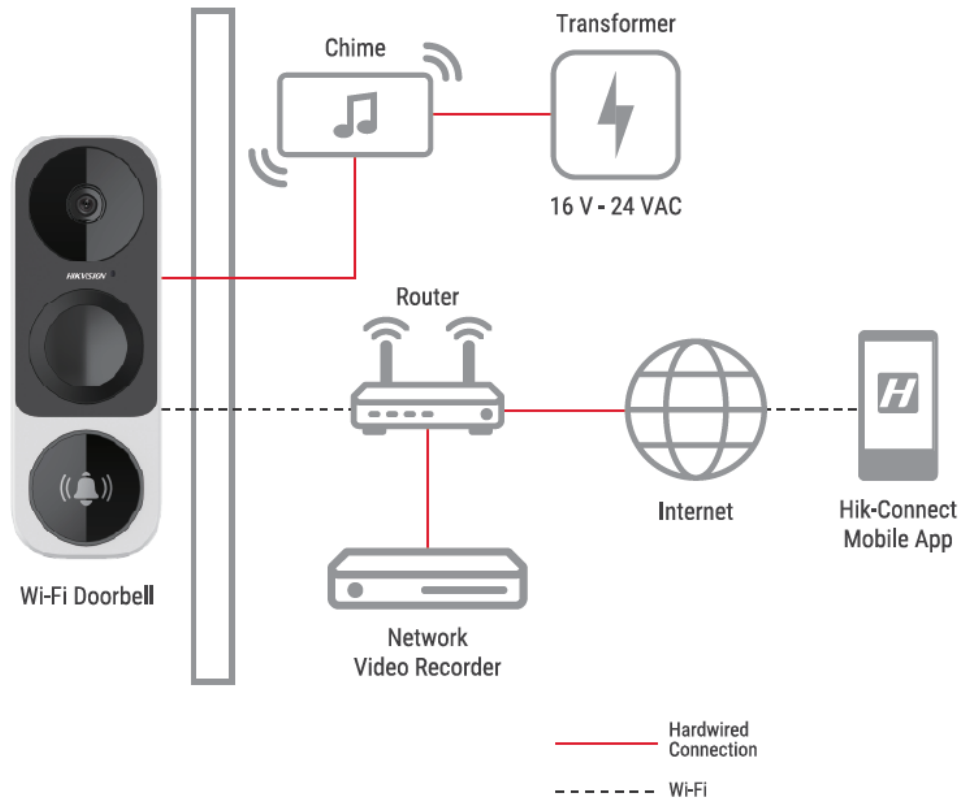

Connection Diagram

What's In the Box

Wi-Fi Doorbell	Power Kit	Installation Tools	Angled (2x) and Flat (x1) Mounting Plates	Interchangeable Face Plates (White/Black/Gray)