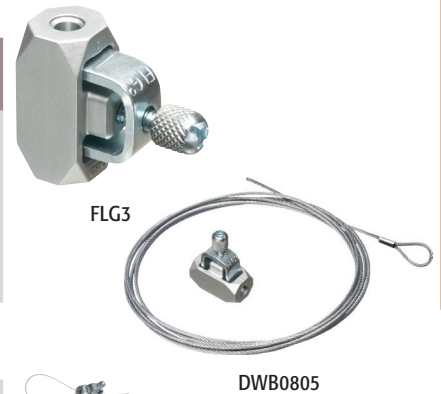

Reliable hanging support for fixture boxes, fixtures, cable tray and other static loads up to 75 lbs requiring drop wire support.

CATALOG NUMBER	UPC/DCI/NAED MFG #018997	DESCRIPTION	UNIT PKG	STD PKG	LENGTH
DWB0805	06805	Straight Kit	1	10	5'
DWB0812	06883	w/ Looped End	1	10	10'
DWB0815	06815	holds static loads up to	1	10	15'
DWB0820	06820	100 lbs (w/ supplied	1	10	20'
DWB0830	06830	.080" wire)	1	10	30'
DWH0805	15022	Straight Kit with Hook holds	1	10	5'
DWH0810	15023	static loads up to 75 lbs	1	10	10'
DWT0805	15020	Straight Kit with Toggle holds	1	10	5'
DWT0810	15021	static loads up to 75 lbs	1	10	10'
DWY2H0810	11312	"Y" Kit with Hooks 2-Pack	2	10	10'
		holds static loads up to 150 lbs			
DWYH0805	11307	18 Inch "Y" Kit	1	10	5'
DWYH0810	11308	with Hooks	1	10	10'
DWYH0815	11309	holds static loads	1	10	15'
DWYH0820	11310	up to 75 lbs	1	10	20'
DWYH0830	11311	(w/ supplied	1	10	30'
		.080" wire)			
DWY2T0810	11306	"Y" Kit with Toggles	2	10	10'
DWY2T0812	11314	2-Pack holds static loads up to	2	10	5'
DWY2T0815	11315	150 lbs	2	10	15'
DWYT0812	11313	12 Inch "Y" Kit with Toggles	1	10	5'
DWYT0805	11301		1	10	5'
DWYT0810	11302	18 Inch "Y" Kit with Toggles	1	10	10'
DWYT0815	11303	holds static loads	1	10	15'
DWYT0820	11304	up to 75 lbs	1	10	20'
DWYT0830	11305	(w/ supplied .080" wire)	1	10	30'
FLG3*	01590	Wire hanger for static loads up to 75 lbs on .080" galvanized braided wire	50	50	-
BW562	83775	500' Roll of .062" Galvanized Braided Support Wire 50 lb Capacity	1	4	500'
BW580	21250	500' Roll of .080" Galvanized Braided Support Wire 75 lb Capacity	1	4	500'

BW580

Scan For Video

*PATENTED.

NEW Thumb Screw Adjustment

Secure grip on wire:
Tightening this screw engages six points of contact on wire.

FLG3 ships fully assembled.

Easy to use:

Push wire through connector and out the other side. Loop wire back through connector. Tighten screw.