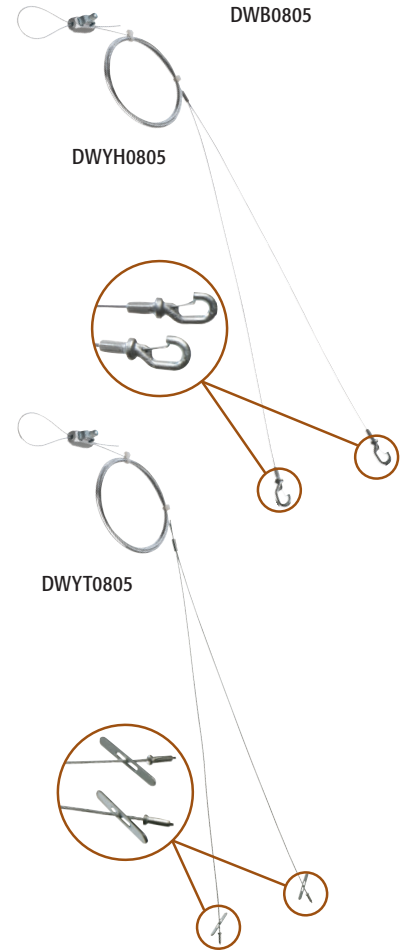

Reliable hanging support for fixture boxes, fixtures, cable tray and other static loads up to 75 lbs requiring drop wire support.

CATALOG NUMBER	UPC/DCI/NAED MFG #018997	DESCRIPTION	UNIT PKG	STD PKG	LENGTH
DWB0805	06805	Straight Kit	1	10	5'
DWB0812	06883	w/ Looped End	1	10	10'
DWB0815	06815	holds static loads up to	1	10	15'
DWB0820	06820	100 lbs (w/ supplied	1	10	20'
DWB0830	06830	.080" wire)	1	10	30'
DWH0805	15022	Straight Kit with Hook holds	1	10	5'
DWH0810	15023	static loads up to 75 lbs	1	10	10'
DWT0805	15020	Straight Kit with Toggle holds	1	10	5'
DWT0810	15021	static loads up to 75 lbs	1	10	10'
DWY2H0810	11312	"Y" Kit with Hooks 2-Pack	2	10	10'
		holds static loads up to 150 lbs			
DWYH0805	11307	18 Inch "Y" Kit	1	10	5'
DWYH0810	11308	with Hooks	1	10	10'
DWYH0815	11309	holds static loads	1	10	15'
DWYH0820	11310	up to 75 lbs	1	10	20'
DWYH0830	11311	(w/ supplied	1	10	30'
		.080" wire)			
DWY2T0810	11306	"Y" Kit with Toggles	2	10	10'
DWY2T0812	11314	2-Pack holds static loads up to	2	10	5'
DWY2T0815	11315	150 lbs	2	10	15'
DWYT0812	11313	12 Inch "Y" Kit with Toggles	1	10	5'
DWYT0805	11301		1	10	5'
DWYT0810	11302	18 Inch "Y" Kit with Toggles	1	10	10'
DWYT0815	11303	holds static loads	1	10	15'
DWYT0820	11304	up to 75 lbs	1	10	20'
DWYT0830	11305	(w/ supplied .080" wire)	1	10	30'
FLG3*	01590	Wire hanger for static loads up to 75 lbs on .080" galvanized braided wire	50	50	-
BW562	83775	500' Roll of .062" Galvanized Braided Support Wire 50 lb Capacity	1	4	500'
BW580	21250	500' Roll of .080" Galvanized Braided Support Wire 75 lb Capacity	1	4	500'

BW580

Scan For Video

*PATENTED.

NEW Thumb Screw Adjustment

Secure grip on wire:
Tightening this screw engages six points of contact on wire.

FLG3 ships fully assembled.

Easy to use:

Push wire through connector and out the other side. Loop wire back through connector. Tighten screw.