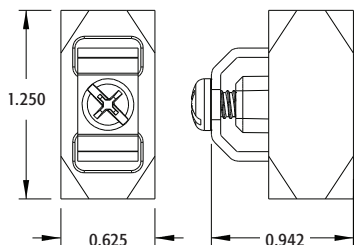

Reliable hanging support for fixture boxes, fixtures, cable tray and other static loads up to 75 lbs requiring drop wire support.

CATALOG NUMBER	UPC/DCI/NAED MFG #018997	DESCRIPTION	UNIT PKG	STD PKG	LENGTH
DWB0805	06805	Straight Kit	1	10	5'
DWB0812	06883	w/ Looped End	1	10	10'
DWB0815	06815	holds static loads up to	1	10	15'
DWB0820	06820	100 lbs (w/ supplied	1	10	20'
DWB0830	06830	.080" wire)	1	10	30'
DWH0805	15022	Straight Kit with Hook holds	1	10	5'
DWH0810	15023	static loads up to 75 lbs	1	10	10'
DWT0805	15020	Straight Kit with Toggle holds	1	10	5'
DWT0810	15021	static loads up to 75 lbs	1	10	10'
DWY2H0810	11312	"Y" Kit with Hooks 2-Pack	2	10	10'
		holds static loads up to 150 lbs			
DWYH0805	11307	18 Inch "Y" Kit	1	10	5'
DWYH0810	11308	with Hooks	1	10	10'
DWYH0815	11309	holds static loads	1	10	15'
DWYH0820	11310	up to 75 lbs	1	10	20'
DWYH0830	11311	(w/ supplied	1	10	30'
		.080" wire)			
DWY2T0810	11306	"Y" Kit with Toggles	2	10	10'
DWY2T0812	11314	2-Pack holds static loads up to	2	10	5'
DWY2T0815	11315	150 lbs	2	10	15'
DWYT0812	11313	12 Inch "Y" Kit with Toggles	1	10	5'
DWYT0805	11301		1	10	5'
DWYT0810	11302	18 Inch "Y" Kit with Toggles	1	10	10'
DWYT0815	11303	holds static loads	1	10	15'
DWYT0820	11304	up to 75 lbs	1	10	20'
DWYT0830	11305	(w/ supplied .080" wire)	1	10	30'
FLG3*	01590	Wire hanger for static loads up to 75 lbs on .080" galvanized braided wire	50	50	-
BW562	83775	500' Roll of .062" Galvanized Braided Support Wire 50 lb Capacity	1	4	500'
BW580	21250	500' Roll of .080" Galvanized Braided Support Wire 75 lb Capacity	1	4	500'

BW580

Scan For Video

*PATENTED.

NEW Thumb Screw Adjustment

Secure grip on wire:
Tightening this screw engages six points of contact on wire.

FLG3 ships fully assembled.

Easy to use:

Push wire through connector and out the other side. Loop wire back through connector. Tighten screw.