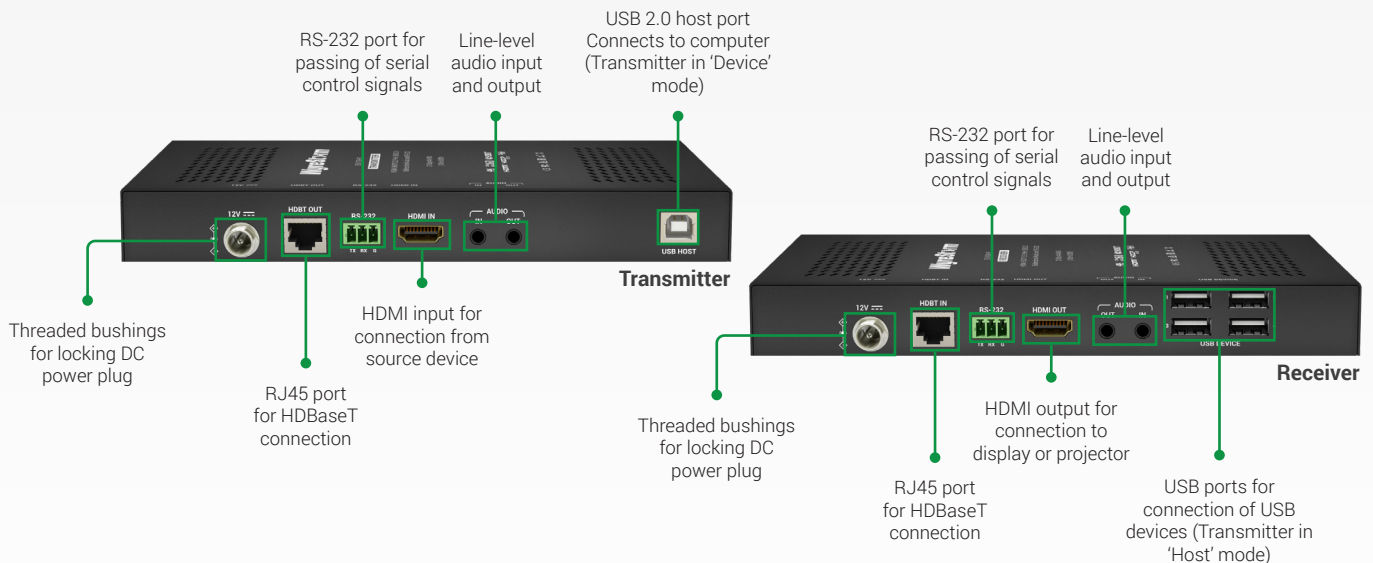

4K/60 4:2:0 HDR Extender with USB 2.0, Audio Passthrough & PoH

EX-100-H2

WyreStorm

Specification Sheet

WyreStorm - Powerful. Reliable. Simple.

Introduction

The EX-100-H2 uses the powerful HDBaseT 2.0 chipset to send along 4K, USB, PoH and HD audio up to 100m/328ft with a single Cat 6 cable. This extender hosts the perfect combination of features to give you the tools you need to set up your next conference or presentation. With separate audio lanes, you're free to send audio independently to overlay your presentation.

With data transfers in mind, the EX-100-H2 is equipped with the fastest USB hardware HDBaseT is currently capable of; USB 2.0 and up to 190Mbps, which is everything you need to set up HD webcams, smart whiteboards, transfer data and so much more!

Key Features

- Supports the latest UHD resolutions including HDR10, HDR 10+, HLG and Dolby Vision formats
- Extend 4K@60Hz (4:2:0) content up to 100/328ft meters using Cat6a cabling or higher
- USB data transfers of up to 190Mbps for webcams and peripherals
- High-speed USB 2.0 pass-through up to 100 meters/328ft
- Supports full CEC passthrough via TV remote to control connected AV equipment such as AVR volume or menu navigation
- PoH allows the transmitter to power the receiver over category cable
- Backwards compatible with HDBaseT 1.0 transmission and receiving devices (lowest denominator takes priority)
- LED indication for power supply to units, signal status to show established display connection, HDCP presence in signal and transmission link
- Locking DC power jacks
- 12v DC PSU with US, UK, EU & AU Power cables included
- Mounting brackets included