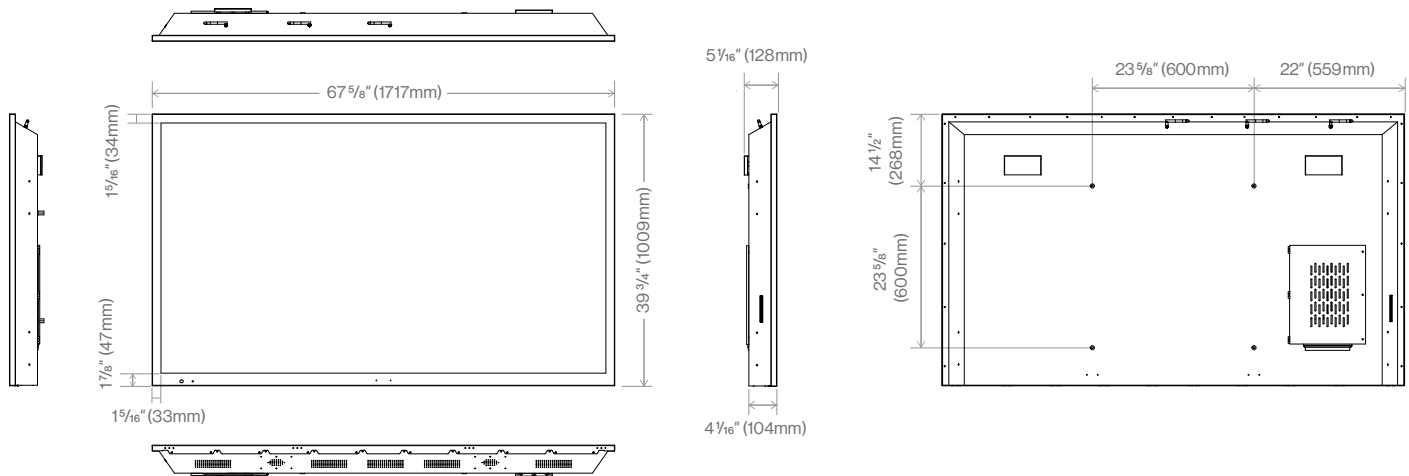

75" Furrion Aurora Partial Sun Smart 4K LED Outdoor TV (FDUP75CSA/FDUP75CSA-CA)

Panel Specifications

Screen Size	75"
Resolution	3840 x 2160
Refresh Rate	60Hz
Contrast Ratio	4000:1
View Angle	178° / 178°
Response Time	6.5ms
Brightness	750 nits

Smart TV (Powered By WebOS TV)

Apps	Netflix, Amazon Prime Video, YouTube, Hulu, Disney+, HBO Max, Peacock and more

Audio

Audio Output (Watts - THD 10%)	8W x 2
Dolby Digital Decoder	✓
Surround System	✓
Bass/Treble/Balance	✓
Auto Volume Leveler	✓
Sound Mode	4 Modes

Features

Waterproof	IP54-rated
Tempered Glass	✓
Bluetooth	5.0
Smartlink (HDMI CEC)	✓
RS232C Control	✓
Favorite Channel Programming	✓
Auto Tuning/Programming	✓
Closed Caption	✓
Child Lock / V-Chip	✓
Sleep Timer	✓
On/Off Timer	✓
Channel Add/Delete	✓

AV Inputs & Outputs

# of HDMI	3, Version 2.0, includes 1 ARC
# of 3.5mm Earphone Output	1
# of Antenna (RF) Inputs	1
# of Composite AV Inputs	1
# of USB Inputs	2, supports USB to RS232C PL2303 adaptor
# of Optical Output	1

Connectivity

Wi-Fi	802.11a/b/g/n/ac
Ethernet	✓ (RJ45)

Broadcasting System

Standard	NTSC, ATSC

Power

Input Voltage	100-240V AC (50-60Hz)

Cabinet

VESA Compatible	600 x 600mm

Dimensions and Weight

Product Size (W x H x D)	67 5/8" x 39 3/4" x 5 1/16" (1717 x 1009 x 128mm)
Packaging Dimensions (L x W x H)	74 3/8" x 8 1/2" x 47 1/4" (1890 x 215 x 1200mm)
Net Weight	167.6 lbs / 76.0 kg
Gross Weight	187.4 lbs / 85.0 kg