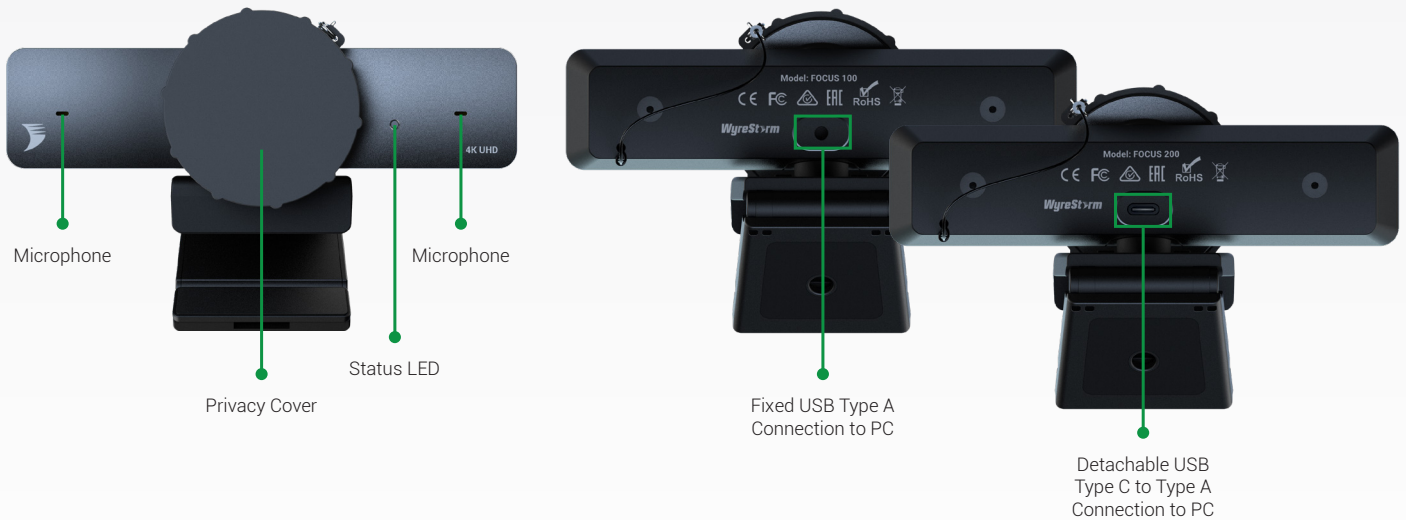

4K UHD and 1080p HD Ultra-Wide Angle USB Webcam with Integrated Microphone

FOCUS 100 | FOCUS 200

WyreStorm

Specification Sheet

WyreStorm - Powerful. Reliable. Simple.

Introduction

Part of the WyreStorm Office product line, the Focus series webcams provide simple yet effective solutions that meet today's video conference requirements. Each model is equipped with a tailored set of features to meet your meeting requirements. The Focus 100 is an entry level 1080p HD webcam that offers a traditional, but tried and true solution for simple video conferencing. The integrated microphones allow it to be an all-in-one solution to provide video and audio capture for any online meeting. The Focus 200 adds enhanced features such as 4K video capture with support for HDR (High Dynamic Range) for improved lighting. The Focus 200 also features ePTZ (electronic pan, tilt, zoom) allowing you to setup custom PTZ control for isolated camera angles.

Key Features

- Captures crystal clear 1080p HD (Focus 100) or 4K UHD (Focus 200) video with automatic color correction and white balance
- HDR (High Dynamic Range) video capture available on Focus 200
- 100-degree ultra-wide angle lens captures the entire room
- ePTZ support on Focus 200 models for simulated pan, tilt, zoom
- Easily adjusts to fit on top of any computer monitor or display, no matter the size
- Privacy cover for when the camera is not in use
- Integrated microphone features auto-noise reduction and a 3-meter pickup range
- Compatible with popular conference software such as Microsoft Teams and Zoom, Skype and more!
- Intuitive configuration software for adjusting video settings and ePTZ setup for Focus 200 models