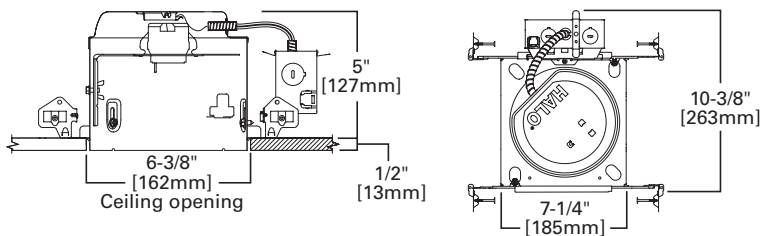

- Compact 16 in³ volume
- Listed for max. (10) No. 12 AWG or (14) No. 14 AWG 90° C splice conductors in box

Air-Tite™ code compliant

- Certified under ASTM E283
- Exclusive gasket seals aperture, frame & ceiling
- No additional caulk required

Socket

- Porcelain socket with nickel plated brass screw shell
- Snap-in springs secure socket to socket plate, and may be detached when using socket supporting trims

Thermal Protector

- Self resetting thermal protector deactivates fixture if overheating occurs due to improper lamping or misapplied insulation

Trims

- Halo Fit-All concept offers multiple trim options in a variety of design styles, and functional beam distributions to control beam angle and lumen delivery in accommodating various lamp types including Halogen, CFL and LED

Compliance

- cULus Listed 1598 Luminaire
- cULus Listed Damp Location
- cULus Listed for Wet Location, covered ceiling, with select trims
- cULus Listed for direct contact with insulation and combustible material*
- Air-Tite code compliant. Certified under ASTM E283; not exceeding 2.0 cfm (0.944 L/s) air leakage rate tested at a 1.57 psf (75 Pa) pressure differential
- RoHS compliant

*Not to be used in direct contact with spray foam insulation (Consult NEMA LSD57-2013)

E27ICAT

6" IC, Air-Tite, Shallow New Construction Housing

E26 Screw base housing

FOR USE IN INSULATED CEILINGS

FOR DIRECT CONTACT WITH INSULATION*

Dimensions

Special Features

- All-Nail!™ bar hangers
- q-Channel bars with Pass-N-Thru™
- Hinged J-Box with Slide-N-Side™
- Quick Connect™ push wire nuts
- Air-Tite™ code compliant