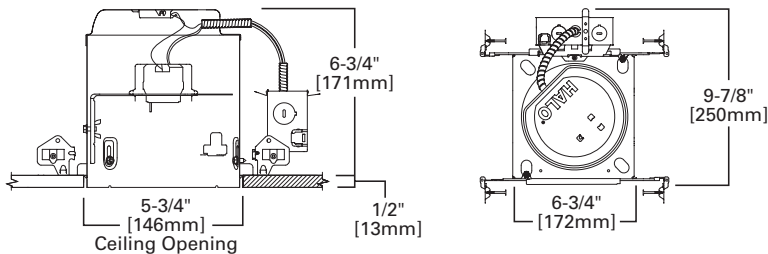

*Not to be used in direct contact with spray foam insulation (Consult NEMA LSD57-2013)

E5ICAT

5" IC, Air-Tite, New Construction Housing

E26 Screw base housing

Dimensions

FOR USE IN INSULATED CEILINGS

FOR DIRECT CONTACT WITH INSULATION*