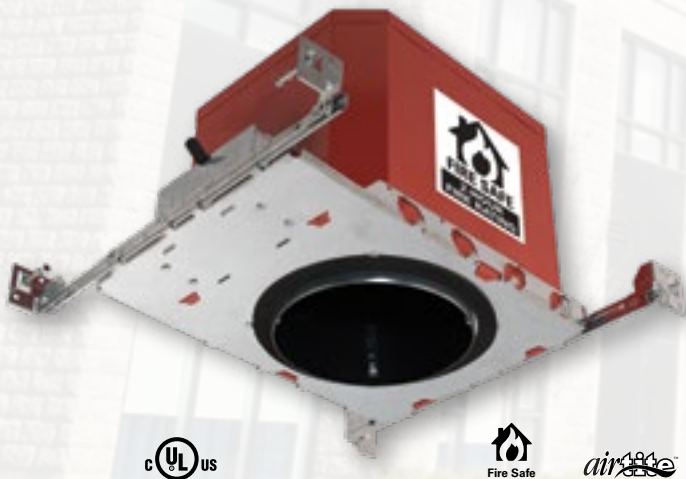

HALO®

Fire Safe Fire Rated Housings

- Available in 4, 5 and 6-inch new construction LED housings.
- New construction housings preventing the passage of flames and toxic gases into ceiling plenums.
- For use with LED integrated trims or modules.
- No need for additional fire rated boxes.
- Suitable for use in multi-family and mixed use applications requiring up to 2 hours of protection.
- For installation in insulated ceiling (IC) and non-IC rated ceilings; Airtight.