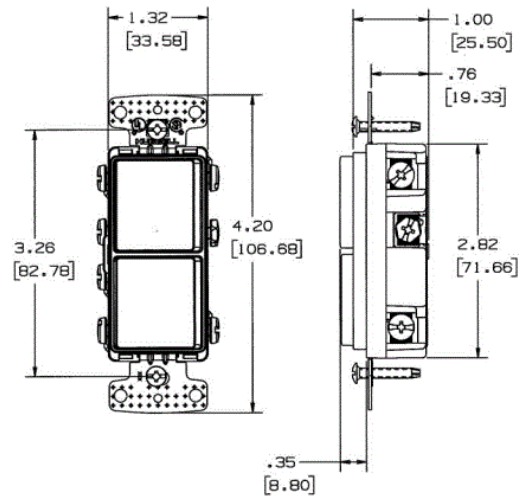

Switches and Lighting Controls

15A 120/277V AC kV

Decorator Series, 2) Three Way Rockers

Features

- Smooth, quiet rocker
- Low profile, less than 1 inch deep
- Self-grounding feature is standard
- Residential Grade

Ordering Information

Color Black	UPC 883778110306	Catalog Number RCD303BK

Listings

CSA Certified
UL Listed E3896

Specifications

Action	Snap Switch
Contact Configuration	Two Position
Environmental Conditions	Indoor Dry Unless Protected By Additional Means
Operating Cycles	30,000 Minimum
Operating Temperature	Max Continuous- 60 Degrees C, Minimum- -20 Without Impact
Wattage	4155

Performance

Electrical	
Dielectric voltage	Withstands 1,500V AC minimum for 1 minute
Endurance	30,000 cycles minimum
Max. working voltage	120V
Overload	1.5 times rating

Mechanical

Terminal accommodation	Back and side wire: #14 AWG min. - #12 AWG max. solid and stranded copper wire only; push wire: #14 AWG solid copper wire only

Environmental

Flammability	UL V-0
Operating Temperatures	Maximum continuous 60°C; minimum -20°C (without impact)

HUBBELL

Online Resources

Customer Sales Drawings
eCatalog
Installation Instructions

Dimensions in Inches (mm)

Hubbell Wiring Device-Kellems • Hubbell Incorporated (Delaware) • 40 Waterview Drive • Shelton, CT 06484

Phone (800) 288-6000 • Fax (800) 255-1031 • Specifications subject to change without notice.