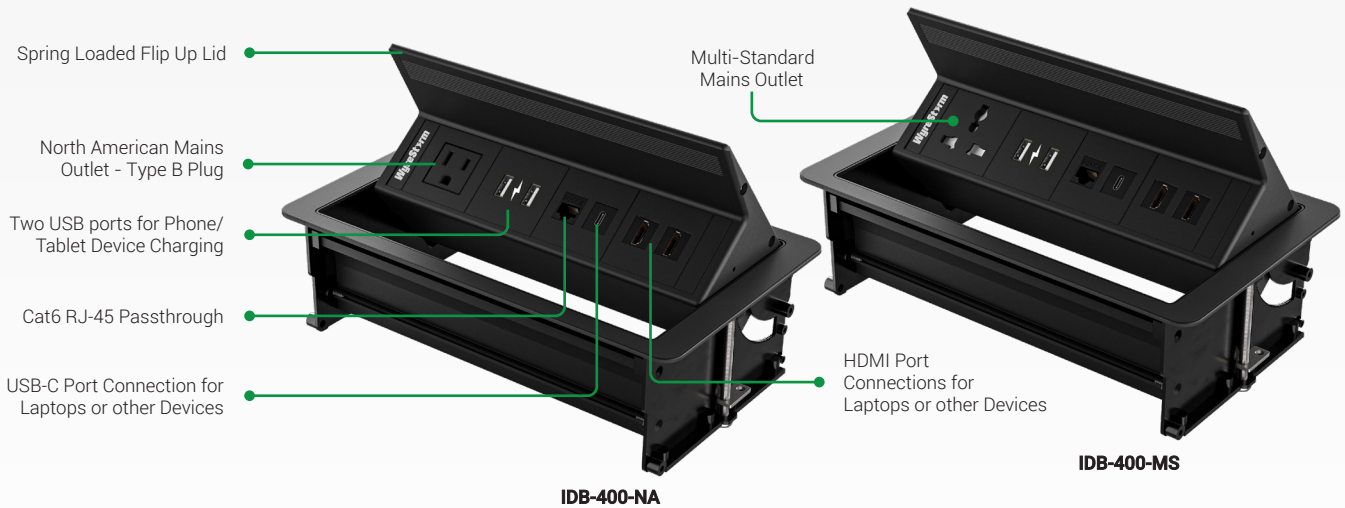

Flip Up In-Desk Connectivity with 1x Mains (North America/Multi-Standard), USB Charging, 2x HDMI, USB-C & RJ-45 Passthrough

IDB-400-NA | IDB-400-MS

WyreStorm®

Specification Sheet

4K HDR HDMI HDCP 2.2

WyreStorm - Powerful. Reliable. Simple.

Introduction

The IDB series in-desk connectivity products are simple to use solutions for corporate or education applications. Easy to install into a desk or table, the IDB-400 offers a broad range of connectivity for your meeting, lecture, or classroom. The spring-loaded flip up design allows you to simply push on the lid to expose the ports. The IDB-400-NA includes a North American Type B mains outlet, whereas the IDB-400-MS includes a multi-standard outlet for the UK and other European countries.

Key Features

- Multiple connection options including: 1x Mains, USB Charging, 2 x HDMI, USB-C and RJ-45 passthrough
- HDMI and USB-C connections support up to 4K UHD video passthrough
- 2x USB Type A charging ports for connecting mobile devices such as smartphones or tablets
- Spring-loaded flip up design allows you to simply push on the lid to expose the ports
- Pair with a WyreStorm presentation switch to build your meeting space solution, such as the SW-740-TX, Apollo series and more!
- Use the IDB-CBL-SPINE to neatly organize cables under the desk
- Optional Weiland to UK & Schuko 2 meter cables available for 'MS' models (IDB-PWR-UK & IDB-PWR-SCH)

In the Box

1x IDB-400 NA or IDB-400-MS