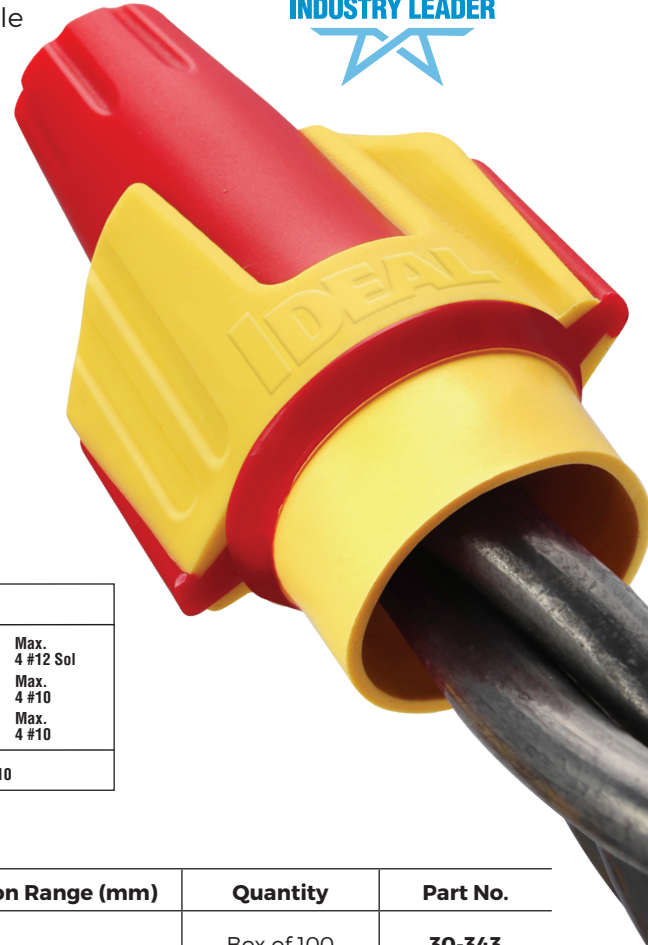

TWISTER[®] PRO FAMILY

WIRE CONNECTORS

WIDE WIRE RANGE | COMFORTABLE SWEPT WING DESIGN | FLEXIBLE SKIRT

Made in U.S.A. of
U.S. and Global
Components

THE ELECTRICIAN'S
CHAMPION[™]

idealind.com

TWISTER[®] PRO FAMILY

WIRE CONNECTORS

The Twister[®] Pro and ProFLEX[™] family combines the most comfortable wire connector from IDEAL Electrical with the widest wire range of any multi-colored connectors in the industry. These connectors are designed with a live-action spring and high-leverage wings that provide excellent grip and torque. The ProFLEX[™] and ProFLEX[™] Mini are also engineered with a flexible skirt for added protection, providing everyday performance professional electricians can trust.

Features:

- Widest Wire Range of any multi-colored wire connectors in the industry
- Models 343 & 347 flexible skirt provides improved protection and adapts to tightly fit electrical boxes with limited space
- Swept wing design with SureGrip[™] overmold offers greater comfort, leverage, and torque for faster connections
- Expanding square-wire spring and polypropylene shell deliver a secure connection every time
- Tough, UL 94V-2 flame-retardant shell