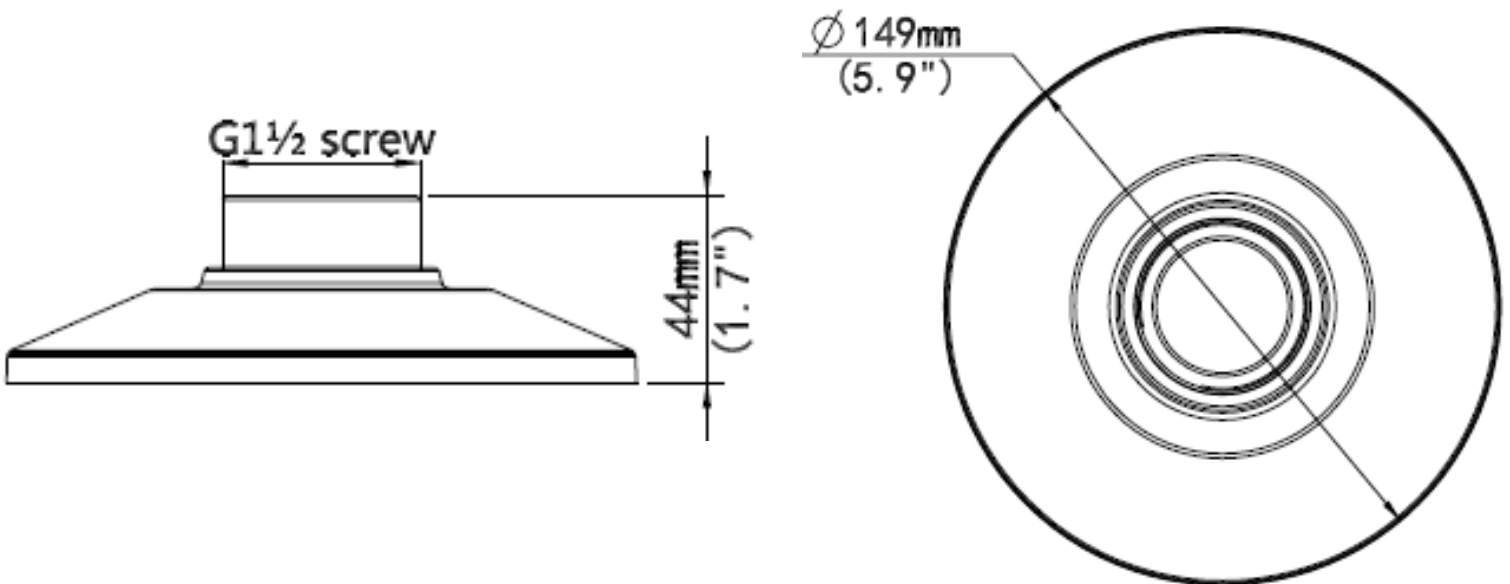

### IVM-DOMEPLATE

Dome Plate to attach to Pendant Mount for Vision Series Dome, White

Bracket	IVM-DOMEPLATE
Application	Indoor, wall or pendant installation
Dimensions	Φ5.9" x1.7" (Φ149mmx44mm)
Weight	0.44lb (0.2kg)
Material	Aluminum alloy

#### Ordering Information

**IVM-DOMEPLATE:** Dome Plate