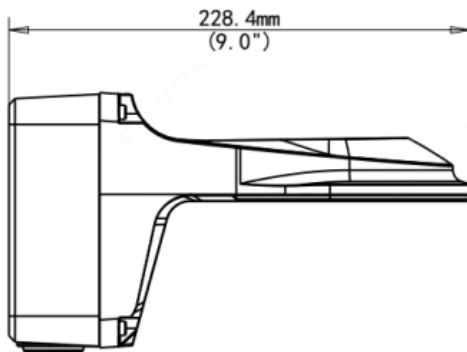

IVM-DRWM6

Wall Mount for Vision Series Dome, White

| | |
|-------------|---|
| Bracket | IVM-DRWM6 |
| Application | Wall installation |
| Dimensions | 4.99" × 4.98" × 8.99" (126.7 × 126.4 × 228.4mm) |
| Weight | 2.20lb (1kg) |
| Material | Aluminum alloy |