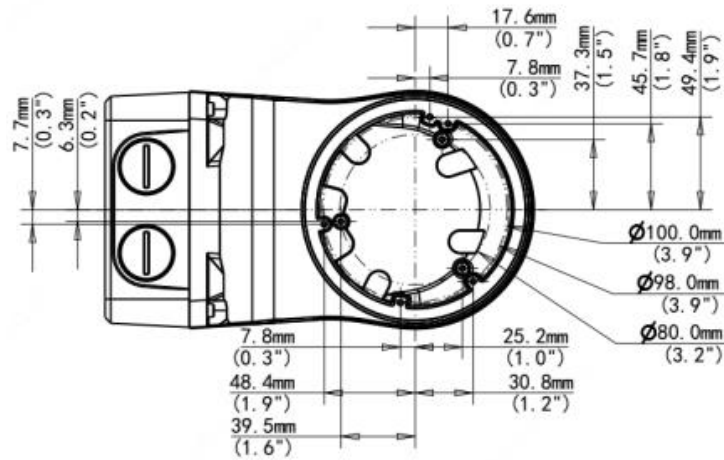

IVM-DRWM6

Wall Mount for Vision Series Dome, White

| | |
|-------------|---|
| Bracket | IVM-DRWM6 |
| Application | Wall installation |
| Dimensions | 4.99" × 4.98" × 8.99" (126.7 × 126.4 × 228.4mm) |
| Weight | 2.20lb (1kg) |
| Material | Aluminum alloy |