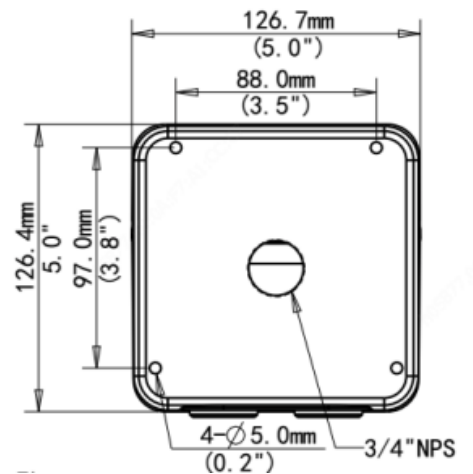

IVM-DRWM6

Wall Mount for Vision Series Dome, White

| | |
|-------------|---|
| Bracket | IVM-DRWM6 |
| Application | Wall installation |
| Dimensions | 4.99" × 4.98" × 8.99" (126.7 × 126.4 × 228.4mm) |
| Weight | 2.20lb (1kg) |
| Material | Aluminum alloy |