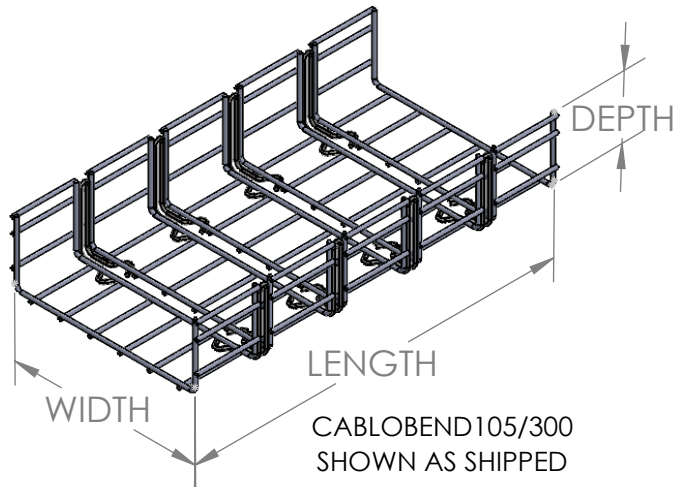

CABLOFIL WIRE MESH FITTING

ALL DEPTHS, VARIOUS WIDTHS CABLOBEND™

PATENTED

CABLOBEND SWEEP
SHOWN ABOVE

BENDLOCK'S (INCLUDED) CAN BE USED ON INSIDE
UPRIGHT WIRES FOR RIGIDITY (NOT SHOWN)

General Table				
PART NAME	DEPTH	WIDTH	LENGTH	SECTIONS
CABLOBEND 54/150*	54mm (2")	150mm (6")	480mm (18.9")	4
CABLOBEND 54/200*		200mm (8")		
CABLOBEND 54/300*		300mm (12")	605mm (23.9")	
CABLOBEND 54/450*		450mm (18")	730mm (28.8")	
CABLOBEND 54/600*		600mm (24")	985mm (38.8")	
CABLOBEND 105/150*	105mm (4")	150mm (6")	480mm (18.9")	4
CABLOBEND 105/200*		200mm (8")		
CABLOBEND 105/300*		300mm (12")	605mm (23.9")	
CABLOBEND 105/450*		450mm (18")	730mm (28.8")	
CABLOBEND 105/600*		600mm (24")	985mm (38.8")	
CABLOBEND 150/150*	150mm (6")	150mm (6")	480mm (18.9")	4
CABLOBEND 150/200*		200mm (8")		
CABLOBEND 150/300*		300mm (12")	605mm (23.9")	
CABLOBEND 150/450*		450mm (18")	730mm (28.8")	
CABLOBEND 150/600*		600mm (24")	985mm (38.8")	

* REPRESENT FINISH

- EACH CABLOBENDKIT COMES WITH BENDLOCK KIT FOR
SECURING SEGMENTS NOT BEING ANGLED, BUT RATHER
KEPT RIGID

Material: STEEL
Finish: EZ, BL, PE
Height: 54mm, 105mm, 150mm
Width: 200mm, 300mm, 450mm, 600mm
See table for available size combinations

CABLOFIL WIRE MESH FITTING

ALL DEPTHS, VARIOUS WIDTHS CABLOBEND™

LOCK SEGMENTS TOGETHER FOR RIGIDITY WHERE NEEDED

CABLOBEND SHOWN ABOVE IN ELEVATION CHANGE

PATENTED

STRETCH INDIVIDUAL BEND WIRES IN FIELD TO CREATE THE FOLLOWING FITTINGS...

0-90°

BENDLOCK'S (INCLUDED) CAN BE USED ON CROSSWIRES FOR RIGIDITY (NOT SHOWN)

BENDLOCK'S (INCLUDED) CAN BE USED ON CROSSWIRES FOR RIGIDITY (NOT SHOWN)

0-90°

Material: STEEL
Finish: EZ, BL, PE
Height: 54mm, 105mm, 150mm
Width: 150mm, 200mm, 300mm, 450mm, 600mm
See sheet 1 for available size combinations