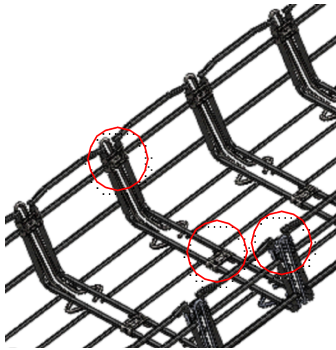

CABLOFIL WIRE MESH FITTING

ALL DEPTHS, VARIOUS WIDTHS CABLOBEND™

PATENTED

CABLOBEND SWEEP
SHOWN ABOVE

BENDLOCK'S (INCLUDED) CAN BE USED ON INSIDE
UPRIGHT WIRES FOR RIGIDITY (NOT SHOWN)

General Table				
PART NAME	DEPTH	WIDTH	LENGTH	SECTIONS
CABLOBEND 54/150*	54mm (2")	150mm (6")	480mm (18.9")	4
CABLOBEND 54/200*		200mm (8")		
CABLOBEND 54/300*		300mm (12")	605mm (23.9")	
CABLOBEND 54/450*		450mm (18")	730mm (28.8")	
CABLOBEND 54/600*		600mm (24")	985mm (38.8")	
CABLOBEND 105/150*	105mm (4")	150mm (6")	480mm (18.9")	4
CABLOBEND 105/200*		200mm (8")		
CABLOBEND 105/300*		300mm (12")	605mm (23.9")	
CABLOBEND 105/450*		450mm (18")	730mm (28.8")	
CABLOBEND 105/600*		600mm (24")	985mm (38.8")	
CABLOBEND 150/150*	150mm (6")	150mm (6")	480mm (18.9")	4
CABLOBEND 150/200*		200mm (8")		
CABLOBEND 150/300*		300mm (12")	605mm (23.9")	
CABLOBEND 150/450*		450mm (18")	730mm (28.8")	
CABLOBEND 150/600*		600mm (24")	985mm (38.8")	

* REPRESENT FINISH

- EACH CABLOBENDKIT COMES WITH BENDLOCK KIT FOR
SECURING SEGMENTS NOT BEING ANGLED, BUT RATHER
KEPT RIGID

Material: STEEL
Finish: EZ, BL, PE
Height: 54mm, 105mm, 150mm
Width: 200mm, 300mm, 450mm, 600mm
See table for available size combinations

CABLOFIL WIRE MESH FITTING

ALL DEPTHS, VARIOUS WIDTHS CABLOBEND™

LOCK SEGMENTS TOGETHER FOR RIGIDITY WHERE NEEDED

CABLOBEND SHOWN ABOVE IN ELEVATION CHANGE

PATENTED

STRETCH INDIVIDUAL BEND WIRES IN FIELD TO CREATE THE FOLLOWING FITTINGS...

0-90°

BENDLOCK'S (INCLUDED) CAN BE USED ON CROSSWIRES FOR RIGIDITY (NOT SHOWN)

BENDLOCK'S (INCLUDED) CAN BE USED ON CROSSWIRES FOR RIGIDITY (NOT SHOWN)

0-90°

Material: STEEL
Finish: EZ, BL, PE
Height: 54mm, 105mm, 150mm
Width: 150mm, 200mm, 300mm, 450mm, 600mm
See sheet 1 for available size combinations