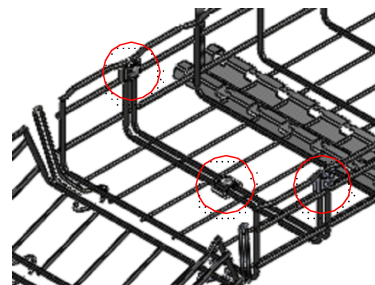

CABLOFIL WIRE MESH FITTING

ALL DEPTHS, VARIOUS WIDTHS CABLOBEND™

LOCK SEGMENTS TOGETHER FOR RIGIDITY WHERE NEEDED

CABLOBEND SHOWN ABOVE IN ELEVATION CHANGE

PATENTED

STRETCH INDIVIDUAL BEND WIRES IN FIELD TO CREATE THE FOLLOWING FITTINGS...

0-90°

BENDLOCK'S (INCLUDED) CAN BE USED ON CROSSWIRES FOR RIGIDITY (NOT SHOWN)

BENDLOCK'S (INCLUDED) CAN BE USED ON CROSSWIRES FOR RIGIDITY (NOT SHOWN)

0-90°

Material: STEEL
Finish: EZ, BL, PE
Height: 54mm, 105mm, 150mm
Width: 150mm, 200mm, 300mm, 450mm, 600mm
See sheet 1 for available size combinations

"Copyright LNA, Inc. Drawings are proprietary and may not be copied or otherwise duplicated or used without express written permission."

CABCS0180

USE SWK'S (order separately) TO CONNECT ANY CABLOBEND TO ADJACENT TRAYS