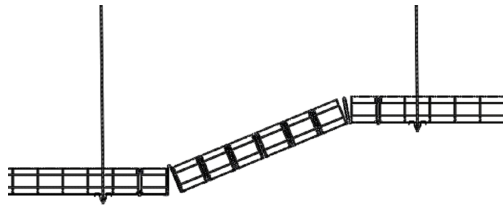

CABLOFIL WIRE MESH FITTING

ALL DEPTHS, VARIOUS WIDTHS CABLOBEND™

PATENTED

CABLOBEND SWEEP
SHOWN ABOVE

BENDLOCK'S (INCLUDED) CAN BE USED ON INSIDE
UPRIGHT WIRES FOR RIGIDITY (NOT SHOWN)

General Table				
PART NAME	DEPTH	WIDTH	LENGTH	SECTIONS
CABLOBEND 54/150*	54mm (2")	150mm (6")	480mm (18.9")	4
CABLOBEND 54/200*		200mm (8")		
CABLOBEND 54/300*		300mm (12")	605mm (23.9")	
CABLOBEND 54/450*		450mm (18")	730mm (28.8")	
CABLOBEND 54/600*		600mm (24")	985mm (38.8")	
CABLOBEND 105/150*	105mm (4")	150mm (6")	480mm (18.9")	4
CABLOBEND 105/200*		200mm (8")		
CABLOBEND 105/300*		300mm (12")	605mm (23.9")	
CABLOBEND 105/450*		450mm (18")	730mm (28.8")	
CABLOBEND 105/600*		600mm (24")	985mm (38.8")	
CABLOBEND 150/150*	150mm (6")	150mm (6")	480mm (18.9")	4
CABLOBEND 150/200*		200mm (8")		
CABLOBEND 150/300*		300mm (12")	605mm (23.9")	
CABLOBEND 150/450*		450mm (18")	730mm (28.8")	
CABLOBEND 150/600*		600mm (24")	985mm (38.8")	

* REPRESENT FINISH

- EACH CABLOBENDKIT COMES WITH BENDLOCK KIT FOR
SECURING SEGMENTS NOT BEING ANGLED, BUT RATHER
KEPT RIGID

Material: STEEL
Finish: EZ, BL, PE
Height: 54mm, 105mm, 150mm
Width: 200mm, 300mm, 450mm, 600mm
See table for available size combinations

CABLOFIL WIRE MESH FITTING

ALL DEPTHS, VARIOUS WIDTHS CABLOBEND™

LOCK SEGMENTS TOGETHER FOR RIGIDITY WHERE NEEDED

CABLOBEND SHOWN ABOVE IN ELEVATION CHANGE

PATENTED

STRETCH INDIVIDUAL BEND WIRES IN FIELD TO CREATE THE FOLLOWING FITTINGS...

0-90°

BENDLOCK'S (INCLUDED) CAN BE USED ON CROSSWIRES FOR RIGIDITY (NOT SHOWN)

BENDLOCK'S (INCLUDED) CAN BE USED ON CROSSWIRES FOR RIGIDITY (NOT SHOWN)

0-90°

Material: STEEL
Finish: EZ, BL, PE
Height: 54mm, 105mm, 150mm
Width: 150mm, 200mm, 300mm, 450mm, 600mm
See sheet 1 for available size combinations