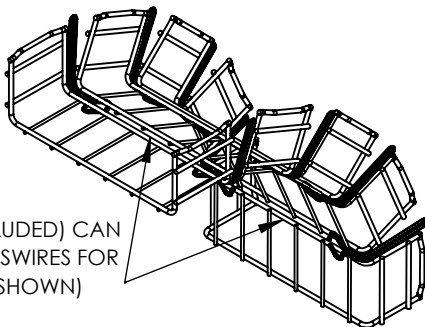

CABLOFIL WIRE MESH FITTING

ALL DEPTHS, VARIOUS WIDTHS CABLOBEND™

LOCK SEGMENTS TOGETHER FOR RIGIDITY WHERE NEEDED

CABLOBEND SHOWN ABOVE IN ELEVATION CHANGE

PATENTED

STRETCH INDIVIDUAL BEND WIRES IN FIELD TO CREATE THE FOLLOWING FITTINGS...

0-90°

BENDLOCK'S (INCLUDED) CAN BE USED ON CROSSWIRES FOR RIGIDITY (NOT SHOWN)

BENDLOCK'S (INCLUDED) CAN BE USED ON CROSSWIRES FOR RIGIDITY (NOT SHOWN)

0-90°

Material: STEEL
Finish: EZ, BL, PE
Height: 54mm, 105mm, 150mm
Width: 150mm, 200mm, 300mm, 450mm, 600mm
See sheet 1 for available size combinations