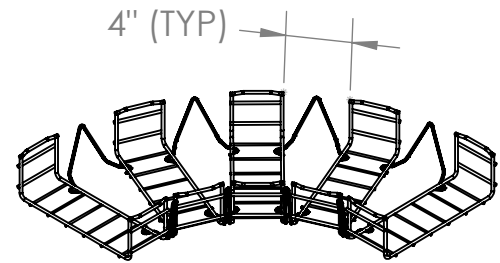

CABLOFIL WIRE MESH FITTING

ALL DEPTHS, VARIOUS WIDTHS CABLOBEND™

PATENTED

CABLOBEND SWEEP
SHOWN ABOVE

BENDLOCK'S (INCLUDED) CAN BE USED ON INSIDE
UPRIGHT WIRES FOR RIGIDITY (NOT SHOWN)

General Table				
PART NAME	DEPTH	WIDTH	LENGTH	SECTIONS
CABLOBEND 54/150*	54mm (2")	150mm (6")	480mm (18.9")	4
CABLOBEND 54/200*		200mm (8")		
CABLOBEND 54/300*		300mm (12")	605mm (23.9")	
CABLOBEND 54/450*		450mm (18")	730mm (28.8")	
CABLOBEND 54/600*		600mm (24")	985mm (38.8")	
CABLOBEND 105/150*	105mm (4")	150mm (6")	480mm (18.9")	4
CABLOBEND 105/200*		200mm (8")		
CABLOBEND 105/300*		300mm (12")	605mm (23.9")	
CABLOBEND 105/450*		450mm (18")	730mm (28.8")	
CABLOBEND 105/600*		600mm (24")	985mm (38.8")	
CABLOBEND 150/150*	150mm (6")	150mm (6")	480mm (18.9")	4
CABLOBEND 150/200*		200mm (8")		
CABLOBEND 150/300*		300mm (12")	605mm (23.9")	
CABLOBEND 150/450*		450mm (18")	730mm (28.8")	
CABLOBEND 150/600*		600mm (24")	985mm (38.8")	

* REPRESENT FINISH

- EACH CABLOBENDKIT COMES WITH BENDLOCK KIT FOR
SECURING SEGMENTS NOT BEING ANGLED, BUT RATHER
KEPT RIGID

Material: STEEL
Finish: EZ, BL, PE
Height: 54mm, 105mm, 150mm
Width: 200mm, 300mm, 450mm, 600mm
See table for available size combinations

CABLOFIL WIRE MESH FITTING

ALL DEPTHS, VARIOUS WIDTHS CABLOBEND™

LOCK SEGMENTS TOGETHER FOR RIGIDITY WHERE NEEDED

CABLOBEND SHOWN ABOVE IN ELEVATION CHANGE

PATENTED

STRETCH INDIVIDUAL BEND WIRES IN FIELD TO CREATE THE FOLLOWING FITTINGS...