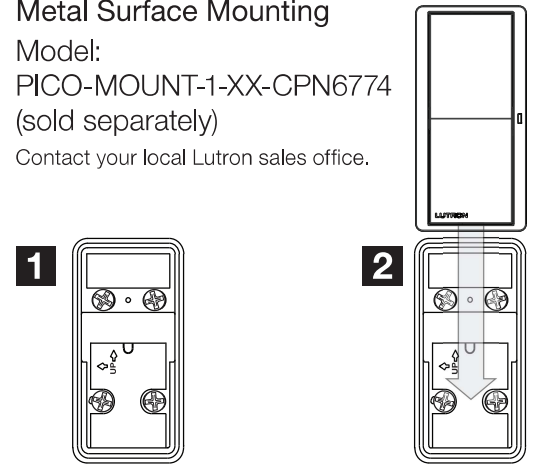

## Standalone Mounting

**Adhesive Mounting**  
Included with Pico paddle remote

**Screw Mounting**  
Model: PICO-SM-KIT (sold separately)

Kit includes special screws to be used for more permanent mounting and/or for non-smooth surfaces.

**Metal Surface Mounting**  
Model: PICO-MOUNT-1-XX-CPN6774 (sold separately)

Contact your local Lutron sales office.