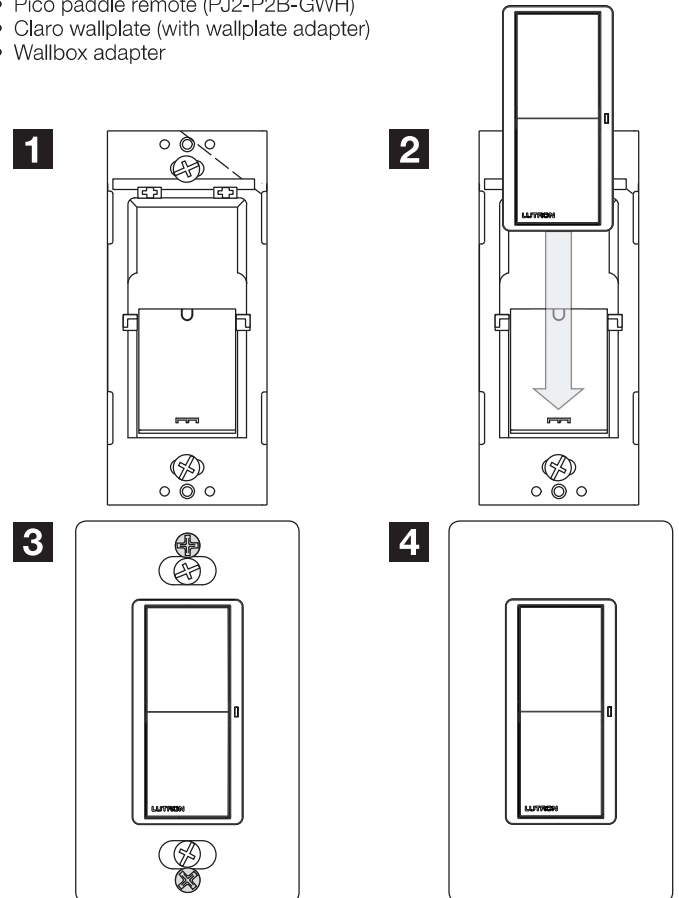

Surface Mounting Kits

Wall-Mounting Kit

Model: PJ2W-P2B-WH (sold separately)

Kit includes:

- Pico paddle remote (PJ2-P2B-GWH)
- Claro wallplate (with wallplate adapter)
- Wallbox adapter