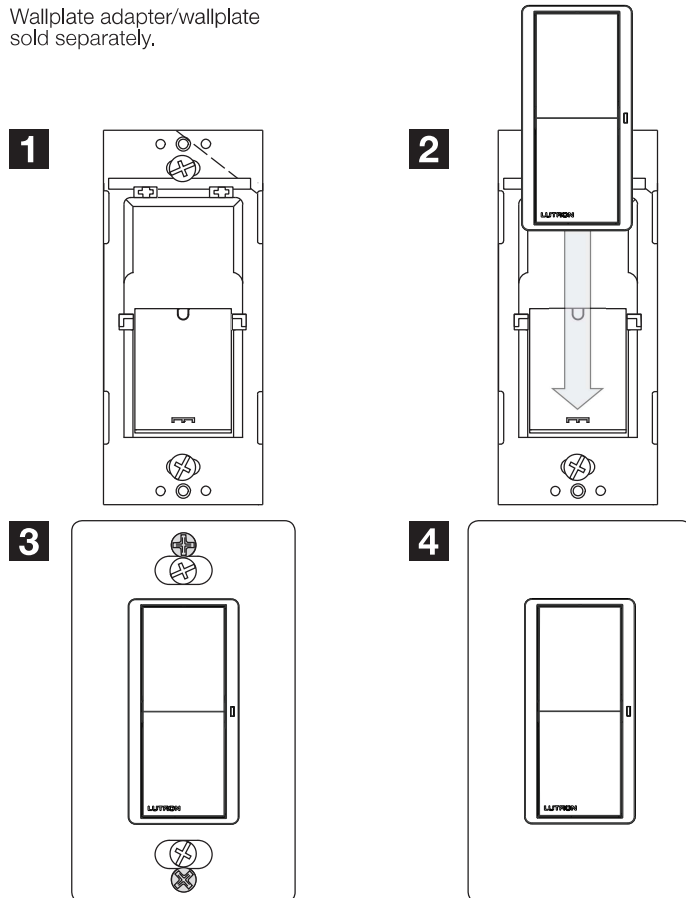

## Standalone Mounting

**Adhesive Mounting**  
Included with Pico paddle remote

**Screw Mounting**  
Model: PICO-SM-KIT (sold separately)

Kit includes special screws to be used for more permanent mounting and/or for non-smooth surfaces.

**Metal Surface Mounting**  
Model: PICO-MOUNT-1-XX-CPN6774 (sold separately)

Contact your local Lutron sales office.

## Wallbox Mounting

**Wallbox Adapter**  
Model: PICO-WBX-ADAPT (sold separately)

Wallplate adapter/wallplate sold separately.