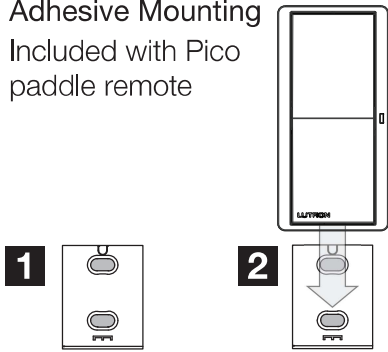

# Mounting Options

## Standalone Mounting

**Adhesive Mounting**  
Included with Pico paddle remote

**Screw Mounting**  
Model: PICO-SM-KIT (sold separately)

Kit includes special screws to be used for more permanent mounting and/or for non-smooth surfaces.

## Wallbox Mounting

**Wallbox Adapter**  
Model: PICO-WBX-ADAPT (sold separately)

Wallplate adapter/wallplate sold separately.