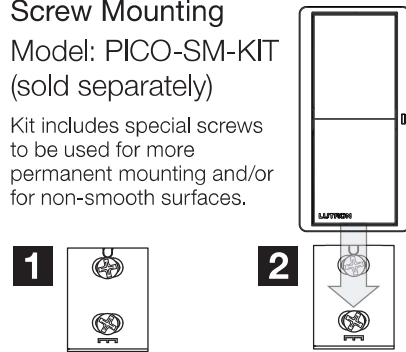

# Mounting Options

## Standalone Mounting

**Adhesive Mounting**  
Included with Pico paddle remote

**Screw Mounting**  
Model: PICO-SM-KIT (sold separately)

Kit includes special screws to be used for more permanent mounting and/or for non-smooth surfaces.

**Metal Surface Mounting**  
Model: PICO-MOUNT-1-XX-CPN6774 (sold separately)

Contact your local Lutron sales office.

## Surface Mounting Kits