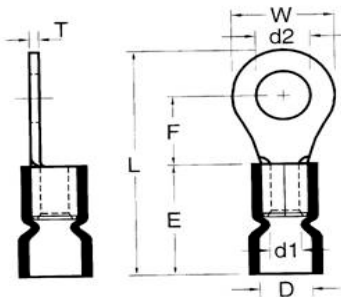

Catalog Number 10016
UPC Number 60198610016
Description Vinyl Insulated Ring Terminals
 22-16 AWG

Features

- Color Coded insulation for easy identification
- Manufactured from high strength copper alloy
- Electro-tin plated for corrosion resistance
- Easy entry expanded insulation eliminates strand “Hang Up”, increases the crimping rates and the reliability of the termination
- Wire range stamped on the surface for easy interpretation
- Butted seams prevent splitting under maximum pressure
- Serrated barrel & flared position of sleeves provide excellent contact & mechanical stress relief at insulation & barrel junction
- Packed in Zip Lock plastic bags with punched hole for pegboard

General

Insulation Type Vinyl
Material Copper
Finish Electro-tin plated
Color Red
Wire Range 22-16 AWG
Stud Size #10

Dimension Information

L Inches (mm) 0.866
 W Inches (mm) 0.315
 D Inches (mm) 0.157
 d1 Inches (mm) 0.067
 d2 Inches (mm) 0.209
 E Inches (mm) 0.441
 F Inches (mm) 0.276
 T Inches (mm) 0.03

Certifications

UL Yes
cUL Yes
RoHS Yes

REV	DESCRIPTION	DATE
△	RDK-97048	2008/09/15
△	RDK-97127	2008/09/15
△	RDK-98020	2009/08/20

- NOTE :
1. MAXIMUM ELECTRIC CURRENT :

A.W.G.	22	20	18	16
AMP.	9	12	17	18
 2. MAXIMUM ELECTRICAL RATING : 105°C 600 VOLTS MAX.
 3. INSULATION MATERIAL : VINYL
 4. INSULATION COLOR : RED
 5. TERMINAL MATERIAL : COPPER
 6. WIRE RANGE : 22-16 A.W.G. (0.5-1.5 mm²)
 7. TERMINAL SURFACE TREATMENT : TIN PLATED
 8. TERMINAL THICKNESS : 0.75 mm

Tolerance Unless	
△	Otherwise Specified
0 >	mm ±
>	mm ±
>	mm ±
>	mm ±
	ANGLE
	0° >
	° REF ±
	° ±
	° ±

NAME	VINYL-INSULATED (EASY ENTRY) RING TERMINALS				UNIT	mm	
PART NO.	10016	MATERIAL	-----	APPROVE			
NUMBER		SCALE	SHEET	PAGE	CHECKED		
DATE	2006/09/06	4/1	1-3	10F2	DRAWN		