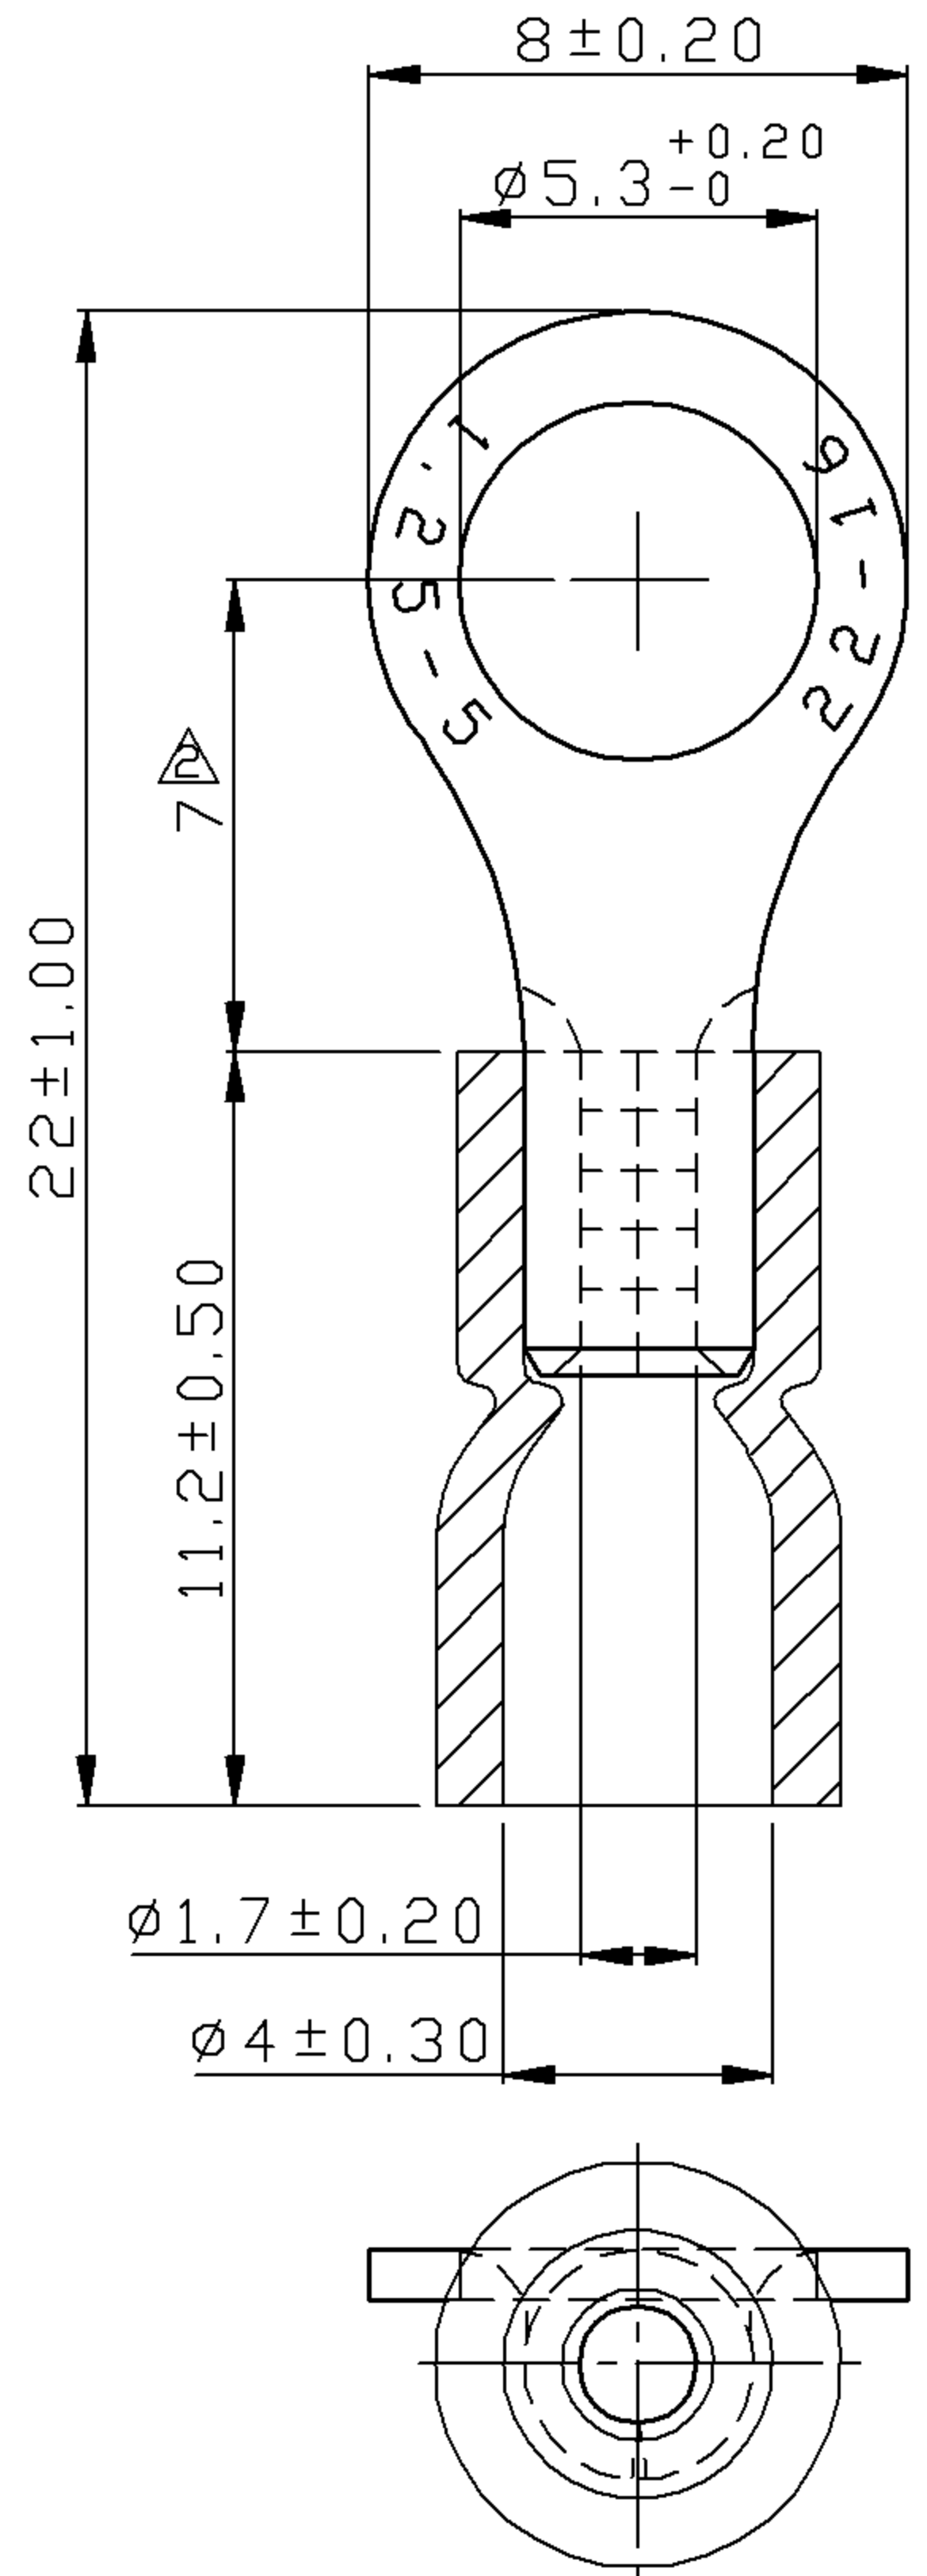

REV	DESCRIPTION	DATE
△	RDK-97048	2008/09/15
△	RDK-97127	2008/09/15
△	RDK-98020	2009/08/20

1. NOTE :

1. MAXIMUM ELECTRIC CURRENT :

A.W.G.	22	20	18	16
AMP.	9	12	17	18

2. MAXIMUM ELECTRICAL RATING : 105°C 600 VOLTS MAX.
3. INSULATION MATERIAL : VINYL
4. INSULATION COLOR : RED
5. TERMINAL MATERIAL : COPPER
6. WIRE RANGE : 22-16 A.W.G. (0.5-1.5 mm²)
7. TERMINAL SURFACE TREATMENT : TIN PLATED
8. TERMINAL THICKNESS : 0.75 mm

Tolerance Unless	
△	Otherwise Specified
0 >	mm ±
>	mm ±
>	mm ±
>	mm ±
	ANGLE
	0° >
	° REF ±
	° ±
	° ±

NAME	VINYL-INSULATED (EASY ENTRY) RING TERMINALS				UNIT	mm	
PART NO.	10016	MATERIAL	-----	APPROVE			
NUMBER		SCALE	SHEET	PAGE	CHECKED		
DATE	2006/09/06	4/1	1-3	10F2	DRAWN		

Morris Products Inc.
53 Carey Rd. Queensbury, NY 12804