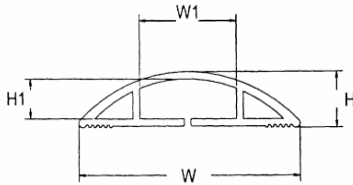

Catalog Number See Table
UPC Number
Description Flexible Floor Duct

Features

- Flexible PVC Contoured Floor Duct
- Slotted Internal Wiring Compartment
- Designed for Under Carpet Exposed Floor & Baseboard Applications
- Double Sided Adhesive Tape Installation
- Available In Brown, Black, Off-White

Material: PVC
Fastening Method: 2-Sided Rubber Adhesive Tape

Dimension Information

Length: See Table
Width: See Table
Height: See Table

Specifications

Temperature Rating: N/A
Voltage Rating: N/A
Flammability Rating: N/A