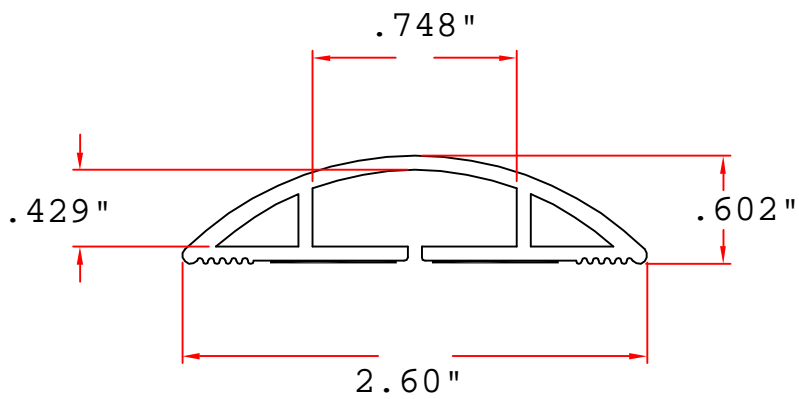

MATERIAL	ITEM NO.	
		P.V.C.	22612 - 22616	
SCALE			NAME	
			SOFT WIRING DUCT	
△	(. . .)	Morris Products Queensbury NY	△	(. . .) 12-02-2003 DATE
			REVISIONS	K002
				R.N.O.