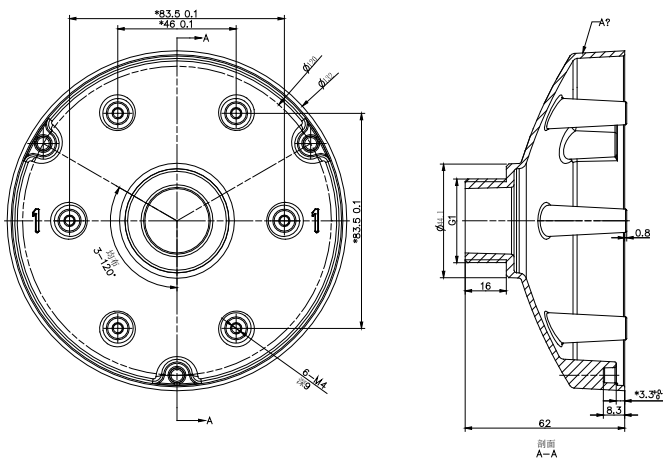

PC130T(B) Pendant Cap

- Aluminum Alloy Material with Surface Spray Treatment
- Waterproof Design

Dimensions

NOTE: The actual bracket may vary from the picture above.

Fits the Following Cameras

DS-2CD23x2WD-I
DS-2CD23x2-I
DS-2CE56C5T-VFIT3
DS-2CE56D5T-VFIT3
DS-2CE56D7T-IT3

	PC130T	PC130T(B)
Appearance	Hikvision white	
Range of Application	Pendant cap	
Material	Aluminum alloy	
Dimension	132 mm x 62 mm (5.2" x 2.4")	
Weight	190 g (6.7 ozs)	

Order Model

PC130T: Hikvision white

PC130T(B): Black

NOTES: Pay attention to color matching.