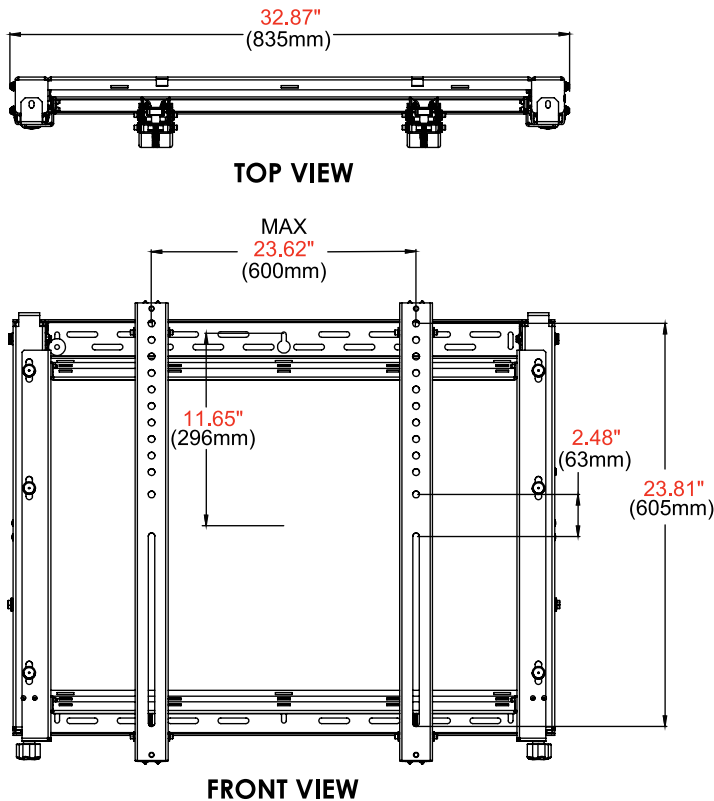

Model Numbers

WARRANTY: Limited 5-year

DS-VW795-QR SmartMount® Full Service Video Wall Mount with Quick Release for 65"-98" Displays

Product Specifications

	DIMENSIONS (W X H X D)	PRODUCT WEIGHT	LOAD CAPACITY	FINISH	AVAILABLE COLORS
DS-VW795-QR	32.87" x 27.58" x 3.68" - 4.43" (835 x 700 x 93-113mm)	40lb (18.1kg)	225lb (102kg)	Powder Coat	Black

Package Specifications

	PACKAGE SIZE (W x H x D)	PACKAGE SHIP WEIGHT	PACKAGE UPC CODE	PACKAGE CONTENTS	UNITS IN PACKAGE
DS-VW795-QR	34.00" x 28.00" x 3.75" (864 x 711 x 95mm)	43lb (19.5kg)	735029301455	Wall Mount Assembly, Mounting Attachment Rails & Fasteners	1

Accessories

- **ACC-V900X:** Adaptor for VESA® 800 x 400 and 900 x 600mm Mounting Patterns
- **ACC-V1500X:** Adaptor for VESA® 1200mm or 1500mm Mounting Patterns
- **ACC-DHK:** Display Handling Kit
- **ACC-DHP6:** Display Handling Kit Replacement Pads - 6pk

All dimensions = inch (mm)

Architect Specifications

The SmartMount® Full Service Video Wall Mount with Quick Release shall be a Peerless-AV model DS-VW795-QR and shall be located where indicated on the plans. Assembly and installation shall be done according to instructions provided by the manufacturer.

Visit peerless-av.com to see the complete line of AV solutions from Peerless-AV, including outdoor displays, kiosks, display mounts, projector mounts, carts/stands, and a full assortment of accessories.

Peerless-AV
2300 White Oak Circle
Aurora, IL 60502 USA

(800) 865-2112
(630) 375-5100

Peerless-AV EMEA
Unit 2 Curo Park
Frogmore, St. Albans
Hertfordshire, AL2 2DD
United Kingdom

+44 (0) 1923 200100

Peerless-AV B.V.
Papendorpseweg 75
3528 BJ Utrecht
The Netherlands

+31 (0) 70 770 8037

Peerless-AV Latin America
Av. de las Industrias 413
Parque Industrial Escobedo
General Escobedo, N.L.,
México, 66062

+52 (81) 8384-8300

peerless-AV®
Driving Technology Through Innovation