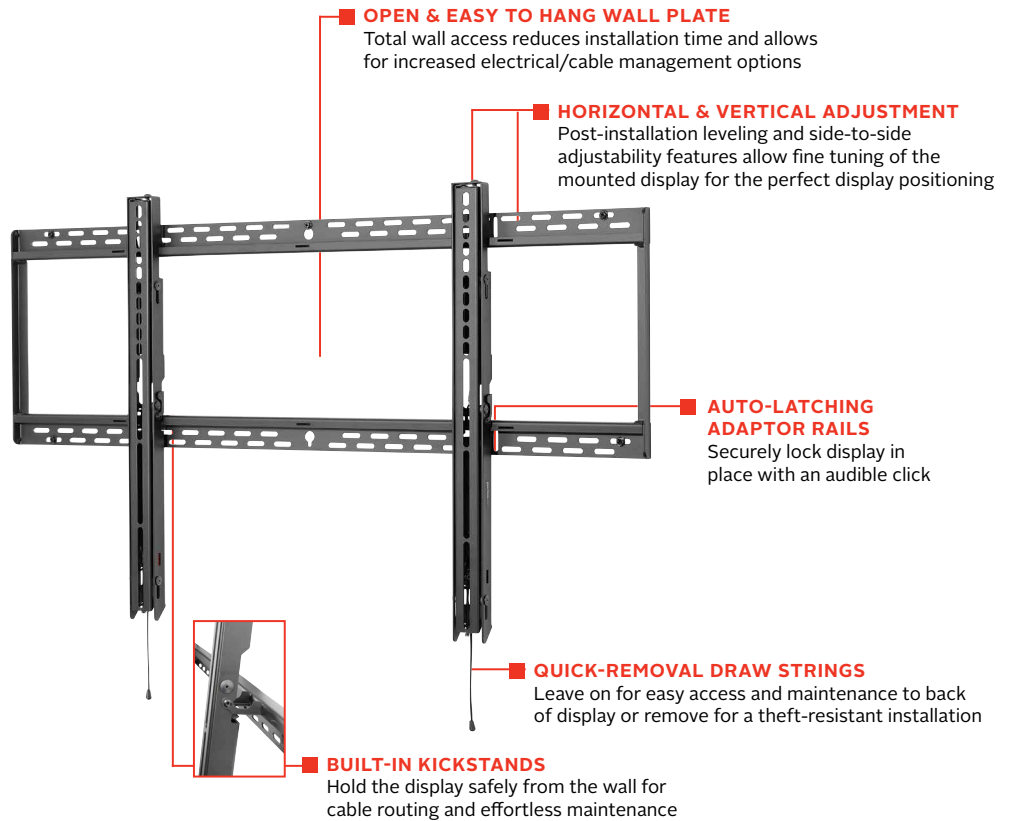

SF680(P)

	Mounting Pattern		Max Load
	1100 x 650mm (43.29" x 25.59")		350lb (158kg)

SMARTMOUNT

Universal Flat Wall Mount

FOR 60" TO 98" DISPLAYS*

Peerless-AV's SmartMount® Universal Flat Wall Mount delivers an ultra-slim profile designed to hold large displays up to 350lb. Installation and maintenance are made easy with the SF680's robust feature set. Auto-latching adaptor rails automatically secure the display without the use of a tool. The mount's built-in kickstand holds the display safely from the wall during cable routing, while the open wall plate allows for increased electrical and cable management options. Horizontal and vertical display adjustment allow for quick fine-tuning of the mounted display.

- Universal mount fits displays with mounting patterns up to 1100 x 650mm (43.29" W x 25.59" H)
- Low-profile design holds display only 1.73" (44mm) from the wall
- Easy hang wall plate allows a bolt to be pre-installed to ease wall plate installation
- Lateral display adjustment up to 19.25" (489mm)
- 1" of post-installation vertical adjustment provides flexibility in the installation
- Includes fastener pack with all necessary mounting and display attachment hardware (including M10)
- For mounts requiring theft resistant hardware, installed with security tool (included), please purchase SF680
- For mounts requiring standard hardware, installed with a Philips screwdriver, please purchase SF680P

SF680P SmartMount® Universal Flat Wall Mount for 60" to 98" Displays - Standard Models
SF680 SmartMount® Universal Flat Wall Mount for 60" to 98" Displays - Security Models

Product Specifications

	DIMENSIONS (W x H x D)	PRODUCT WEIGHT	LOAD CAPACITY	FINISH	AVAILABLE COLORS
SF680(P)	45.75" x 27.48" x 1.73" (1162 x 698 x 44mm)	17.30lb (7.8kg)	350lb (158kg)	Scratch Resistant Fused Epoxy	Semi-Gloss Black