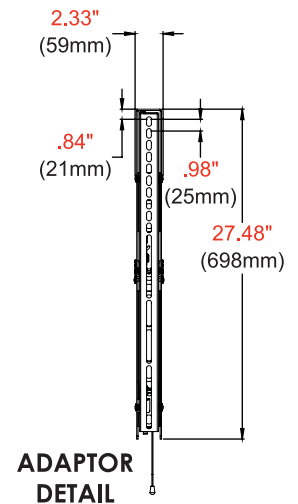

SF680P SmartMount® Universal Flat Wall Mount for 60" to 98" Displays - Standard Models
SF680 SmartMount® Universal Flat Wall Mount for 60" to 98" Displays - Security Models

Product Specifications

	DIMENSIONS (W x H x D)	PRODUCT WEIGHT	LOAD CAPACITY	FINISH	AVAILABLE COLORS
SF680(P)	45.75" x 27.48" x 1.73" (1162 x 698 x 44mm)	17.30lb (7.8kg)	350lb (158kg)	Scratch Resistant Fused Epoxy	Semi-Gloss Black

Package Specifications

	PACKAGE SIZE (W x H x D)	PACKAGE SHIP WEIGHT	PACKAGE UPC CODE	PACKAGE CONTENTS	UNITS IN PACKAGE
SF680(P)	46.70" x 2.30" x 15.40" (1185 x 58 x 390mm)	20.30lb (9.21kg)	SF680: 735029242239 SF680P: 735029242246	Wall Mount, Wall and Display Installation Hardware, Installation Instructions	1

Accessories

ACC615: 6-pack Metal Stud Fastener Kit   **ACC-V1500X:** Adaptor for VESA® 1200mm or 1500mm Mounting Patterns
ACC309: Video Conference Shelf   **ESHV models:** AV Wall Shelves
ACC-UCM: Universal AV Component Mount   **IBA4-W:** Easy Mount Recessed Low Voltage Cable Plate

All dimensions = inch (mm)

Architect Specifications

The SmartMount® Universal Flat Wall Mount shall be a Peerless-AV model SF680(P) and shall be located where indicated on the plans. Assembly and installation shall be done according to instructions provided by the manufacturer.

Visit peerless-av.com to see the complete line of AV solutions from Peerless-AV, including outdoor displays, kiosks, display mounts, projector mounts, carts/stands, and a full assortment of accessories.

Peerless-AV
2300 White Oak Circle
Aurora, IL 60502
USA
(800) 865-2112
(630) 375-5100

Peerless-AV EMEA
Unit 2 Curo Park
Frogmore, St. Albans
Hertfordshire, AL2 2DD
United Kingdom
+44 (0) 1923 200 100

Peerless-AV B.V.
Papendorpseweg 75
3528 BJ Utrecht
The Netherlands
+31 (0) 70 770 8037

Peerless-AV Latin America
Av. de las Industrias 413
Parque Industrial Escobedo
General Escobedo, N.L.,
México, 66062
+52 (81) 8384-8300