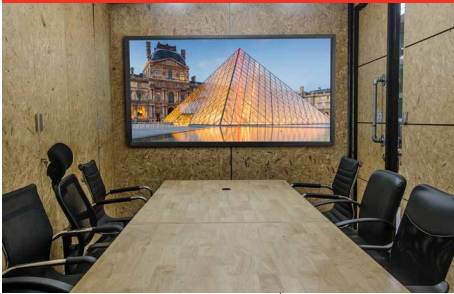

SF680(P)

	Mounting Pattern		Max Load
	1100 x 650mm (43.29" x 25.59")		350lb (158kg)

SMARTMOUNT

Universal Flat Wall Mount

FOR 60" TO 98" DISPLAYS*

Peerless-AV's SmartMount® Universal Flat Wall Mount delivers an ultra-slim profile designed to hold large displays up to 350lb. Installation and maintenance are made easy with the SF680's robust feature set. Auto-latching adaptor rails automatically secure the display without the use of a tool. The mount's built-in kickstand holds the display safely from the wall during cable routing, while the open wall plate allows for increased electrical and cable management options. Horizontal and vertical display adjustment allow for quick fine-tuning of the mounted display.

- Universal mount fits displays with mounting patterns up to 1100 x 650mm (43.29" W x 25.59" H)
- Low-profile design holds display only 1.73" (44mm) from the wall
- Easy hang wall plate allows a bolt to be pre-installed to ease wall plate installation
- Lateral display adjustment up to 19.25" (489mm)
- 1" of post-installation vertical adjustment provides flexibility in the installation
- Includes fastener pack with all necessary mounting and display attachment hardware (including M10)
- For mounts requiring theft resistant hardware, installed with security tool (included), please purchase SF680
- For mounts requiring standard hardware, installed with a Philips screwdriver, please purchase SF680P