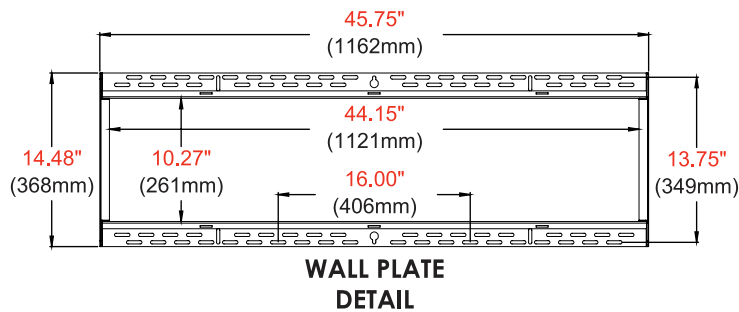

SF680P SmartMount® Universal Flat Wall Mount for 60" to 98" Displays - Standard Models
SF680 SmartMount® Universal Flat Wall Mount for 60" to 98" Displays - Security Models

Product Specifications

	DIMENSIONS (W x H x D)	PRODUCT WEIGHT	LOAD CAPACITY	FINISH	AVAILABLE COLORS
SF680(P)	45.75" x 27.48" x 1.73" (1162 x 698 x 44mm)	17.30lb (7.8kg)	350lb (158kg)	Scratch Resistant Fused Epoxy	Semi-Gloss Black

Package Specifications

	PACKAGE SIZE (W x H x D)	PACKAGE SHIP WEIGHT	PACKAGE UPC CODE	PACKAGE CONTENTS	UNITS IN PACKAGE
SF680(P)	46.70" x 2.30" x 15.40" (1185 x 58 x 390mm)	20.30lb (9.21kg)	SF680: 735029242239 SF680P: 735029242246	Wall Mount, Wall and Display Installation Hardware, Installation Instructions	1

Accessories

ACC615: 6-pack Metal Stud Fastener Kit   **ACC-V1500X:** Adaptor for VESA® 1200mm or 1500mm Mounting Patterns
ACC309: Video Conference Shelf   **ESHV models:** AV Wall Shelves
ACC-UCM: Universal AV Component Mount   **IBA4-W:** Easy Mount Recessed Low Voltage Cable Plate

All dimensions = inch (mm)

Architect Specifications

The SmartMount® Universal Flat Wall Mount shall be a Peerless-AV model SF680(P) and shall be located where indicated on the plans. Assembly and installation shall be done according to instructions provided by the manufacturer.

Visit peerless-av.com to see the complete line of AV solutions from Peerless-AV, including outdoor displays, kiosks, display mounts, projector mounts, carts/stands, and a full assortment of accessories.

Peerless-AV
2300 White Oak Circle
Aurora, IL 60502
USA
(800) 865-2112
(630) 375-5100

Peerless-AV EMEA
Unit 2 Curo Park
Frogmore, St. Albans
Hertfordshire, AL2 2DD
United Kingdom
+44 (0) 1923 200 100

Peerless-AV B.V.
Papendorpseweg 75
3528 BJ Utrecht
The Netherlands
+31 (0) 70 770 8037

Peerless-AV Latin America
Av. de las Industrias 413
Parque Industrial Escobedo
General Escobedo, N.L.,
México, 66062
+52 (81) 8384-8300