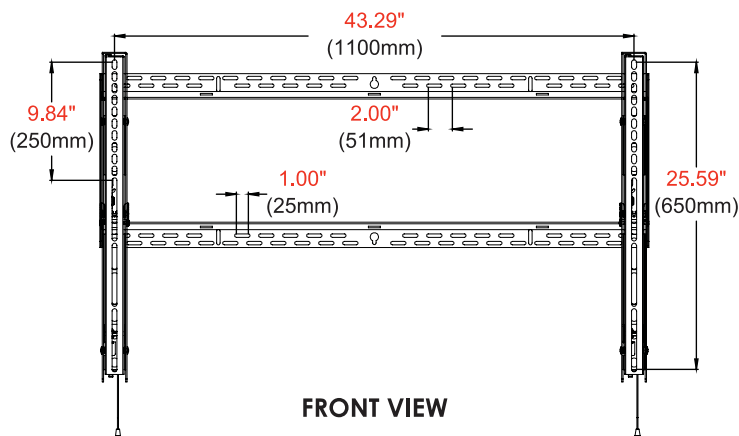

SF680P SmartMount® Universal Flat Wall Mount for 60" to 98" Displays - Standard Models
SF680 SmartMount® Universal Flat Wall Mount for 60" to 98" Displays - Security Models

Product Specifications

	DIMENSIONS (W x H x D)	PRODUCT WEIGHT	LOAD CAPACITY	FINISH	AVAILABLE COLORS
SF680(P)	45.75" x 27.48" x 1.73" (1162 x 698 x 44mm)	17.30lb (7.8kg)	350lb (158kg)	Scratch Resistant Fused Epoxy	Semi-Gloss Black

Package Specifications

	PACKAGE SIZE (W x H x D)	PACKAGE SHIP WEIGHT	PACKAGE UPC CODE	PACKAGE CONTENTS	UNITS IN PACKAGE
SF680(P)	46.70" x 2.30" x 15.40" (1185 x 58 x 390mm)	20.30lb (9.21kg)	SF680: 735029242239 SF680P: 735029242246	Wall Mount, Wall and Display Installation Hardware, Installation Instructions	1

Accessories

ACC615: 6-pack Metal Stud Fastener Kit   **ACC-V1500X:** Adaptor for VESA® 1200mm or 1500mm Mounting Patterns
ACC309: Video Conference Shelf   **ESHV models:** AV Wall Shelves
ACC-UCM: Universal AV Component Mount   **IBA4-W:** Easy Mount Recessed Low Voltage Cable Plate

All dimensions = inch (mm)

Architect Specifications

The SmartMount® Universal Flat Wall Mount shall be a Peerless-AV model SF680(P) and shall be located where indicated on the plans. Assembly and installation shall be done according to instructions provided by the manufacturer.

Visit peerless-av.com to see the complete line of AV solutions from Peerless-AV, including outdoor displays, kiosks, display mounts, projector mounts, carts/stands, and a full assortment of accessories.

Peerless-AV
2300 White Oak Circle
Aurora, IL 60502
USA
(800) 865-2112
(630) 375-5100

Peerless-AV EMEA
Unit 2 Curo Park
Frogmore, St. Albans
Hertfordshire, AL2 2DD
United Kingdom
+44 (0) 1923 200 100

Peerless-AV B.V.
Papendorpseweg 75
3528 BJ Utrecht
The Netherlands
+31 (0) 70 770 8037

Peerless-AV Latin America
Av. de las Industrias 413
Parque Industrial Escobedo
General Escobedo, N.L.,
México, 66062
+52 (81) 8384-8300