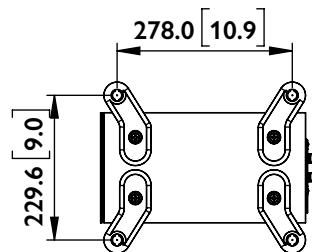

FRONT

SIDE

BACK

BOTTOM

R SERIES  
R5

UNIT: MM [INCH]

FRONT

SIDE

BACK

BOTTOM

R SERIES  
R5

UNIT: MM [INCH]