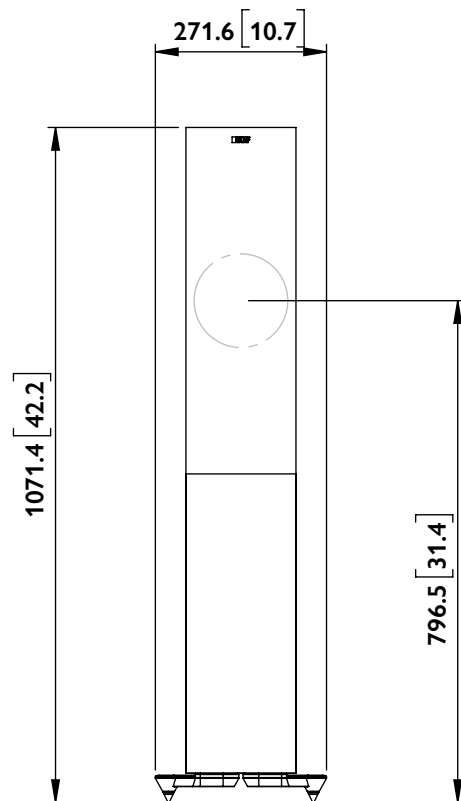

FRONT

SIDE

BACK

BOTTOM

R SERIES  
R5

UNIT: MM [INCH]

FRONT

SIDE

BACK

BOTTOM

R SERIES  
R5

UNIT: MM [INCH]