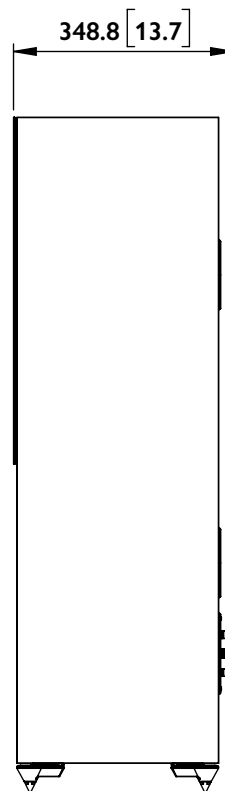

FRONT

SIDE

BACK

BOTTOM

R SERIES  
R5

UNIT: MM [INCH]

FRONT

SIDE

BACK

BOTTOM

R SERIES  
R5

UNIT: MM [INCH]