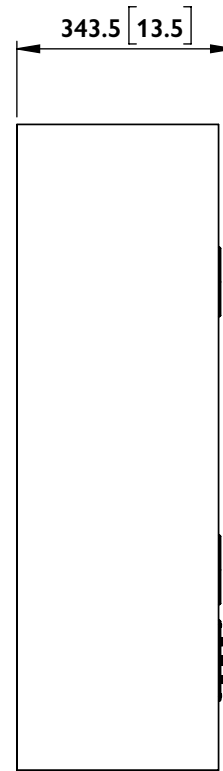

FRONT

SIDE

BACK

BOTTOM

R SERIES  
R5

UNIT: MM [INCH]

FRONT

SIDE

BACK

BOTTOM

R SERIES  
R5

UNIT: MM [INCH]