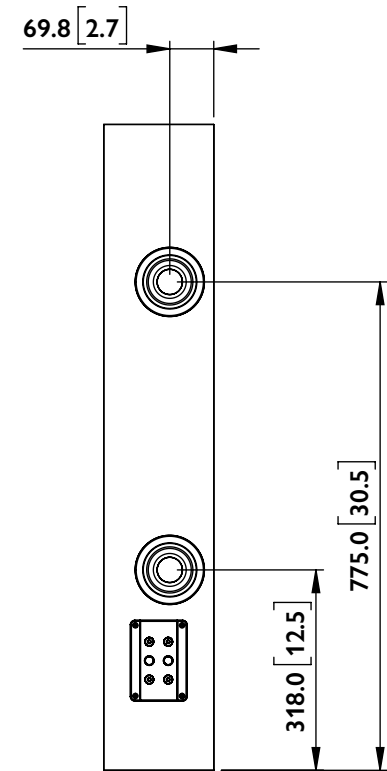

FRONT

SIDE

BACK

BOTTOM

R SERIES  
R5

UNIT: MM [INCH]

FRONT

SIDE

BACK

BOTTOM

R SERIES  
R5

UNIT: MM [INCH]