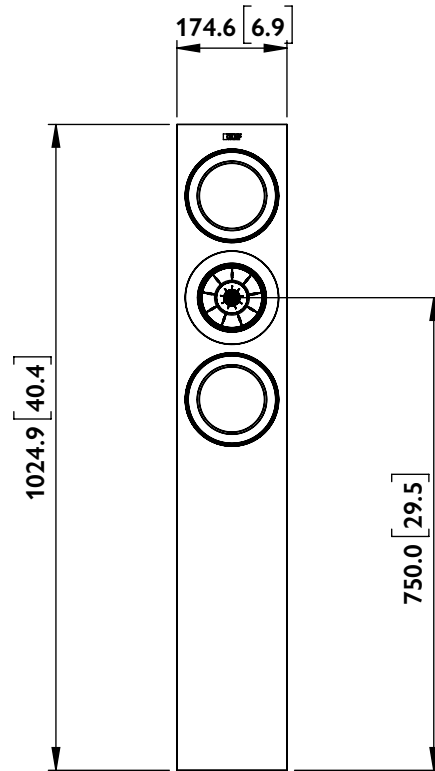

FRONT

SIDE

BACK

BOTTOM

R SERIES  
R5

UNIT: MM [INCH]

FRONT

SIDE

BACK

BOTTOM

R SERIES  
R5

UNIT: MM [INCH]