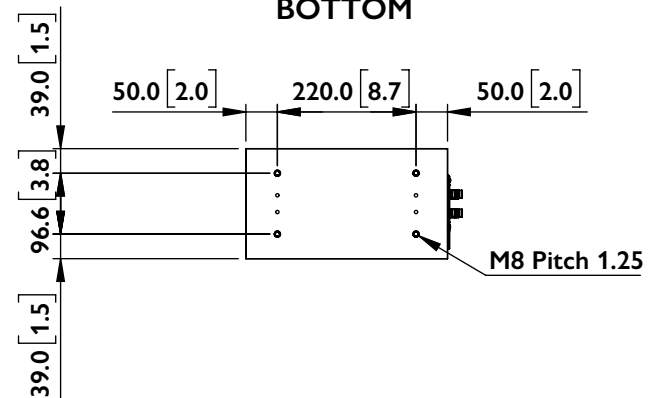

FRONT

SIDE

BACK

BOTTOM

R SERIES  
R5

UNIT: MM [INCH]

FRONT

SIDE

BACK

BOTTOM

R SERIES  
R5

UNIT: MM [INCH]