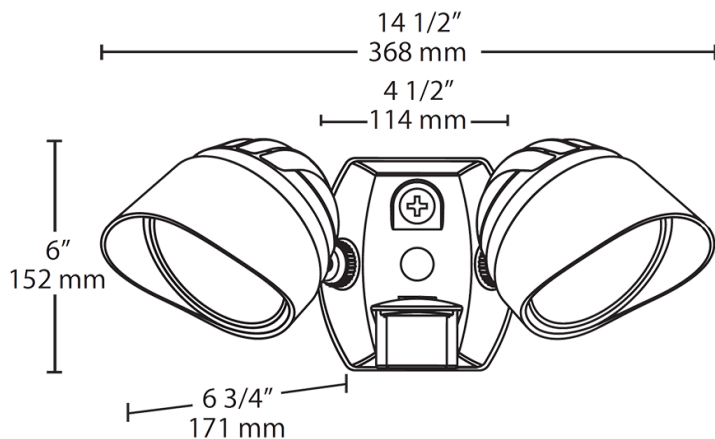

Dimensions

Features

Two adjustable 12W LED floodlights

Equivalent to 2x75W BR30/halogen/wide floods

Microprismatic diffusion lens optimizes light output without glare

100,000-hour LED Lifespan

Ordering Matrix