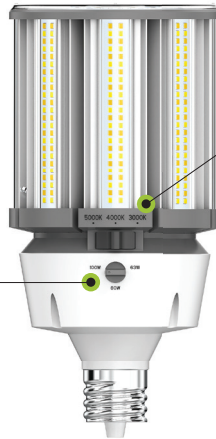

Smart and selectable HID replacements.

Selectable wattage and CCT provide unmatched flexibility.

Less inventory, less guessing.
1 Field-adjustable lamp does the work of 9.

Power Selector.

Selectable wattage allows you to toggle between three different lumen outputs. Adjusting illumination can allow for installation flexibility, and gives you the option to maximize energy savings or light output.

Tunable White.

Field-adjustable CCT offers three color temperatures to choose from, giving you the flexibility and control you need in the field both during and after installation.

The power of detection.

The tops of these lamps have an AUX port for integrating individual, lamp-level sensor controls. RAB offers both MW (microwave) and PIR (passive infrared) sensors for use with post top LED lamps.

BALLAST
BYPASS

*Model 120W can only be used for vertical (base up/base down) applications.

Small but mighty.

RAB blends design and reliability in compact form factors in order to ensure they will fit and perform in many applications.