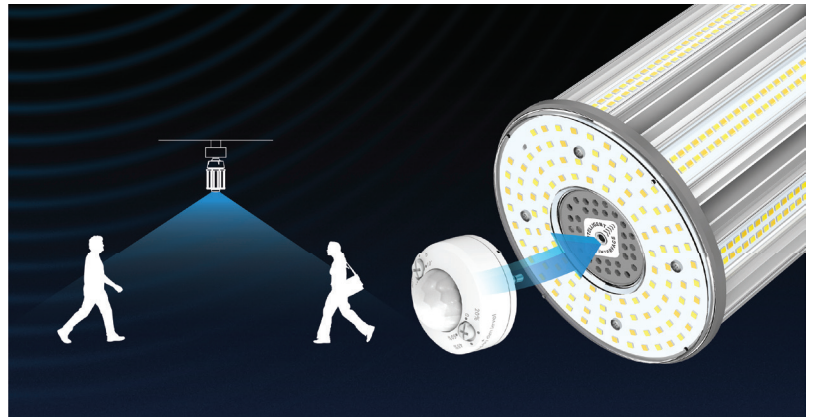

Smart and selectable HID replacements.

Selectable wattage and CCT provide unmatched flexibility.

Less inventory, less guessing.
1 Field-adjustable lamp does the work of 9.

Power Selector.

Selectable wattage allows you to toggle between three different lumen outputs. Adjusting illumination can allow for installation flexibility, and gives you the option to maximize energy savings or light output.

Tunable White.

Field-adjustable CCT offers three color temperatures to choose from, giving you the flexibility and control you need in the field both during and after installation.

The power of detection.

The tops of these lamps have an AUX port for integrating individual, lamp-level sensor controls. RAB offers both MW (microwave) and PIR (passive infrared) sensors for use with post top LED lamps.

BALLAST
BYPASS

*Model 120W can only be used for vertical (base up/base down) applications.

Small but mighty.

RAB blends design and reliability in compact form factors in order to ensure they will fit and perform in many applications.