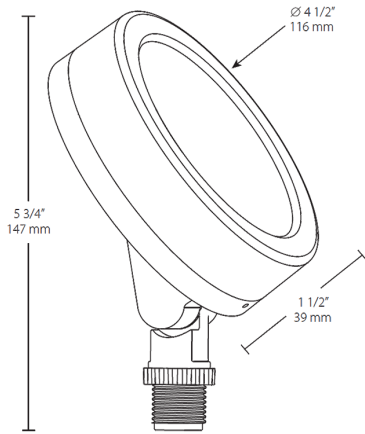

**Dimensions**

**Features**

- Equivalent to 75W halogen BR30 wide flood
- Wide 6H x 6V distribution
- Diffused lens for smooth, even light distribution
- Energy Star® certified
- Very low profile
- Adjustable knuckle
- 60,000-Hour LED lifespan