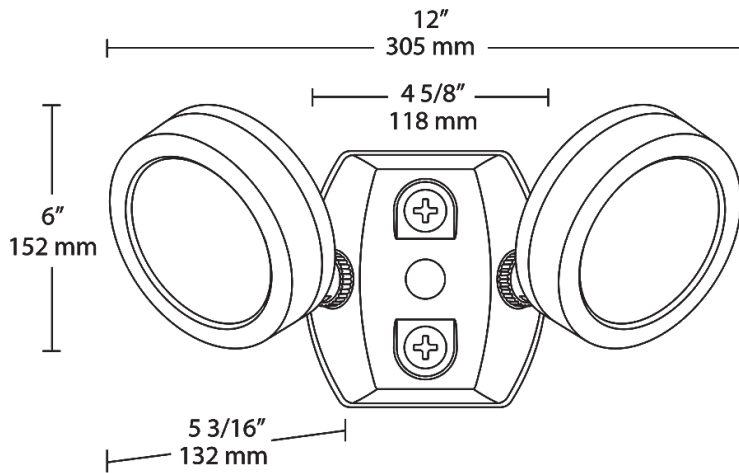

Dimensions

Features

- Equivalent to two 75W halogen BR30 wide floods
- 6H x 6V beam distribution delivers ample light
- Diffused lens for smooth, even light distribution
- Adjustable knuckle
- 60,000-Hour LED lifespan