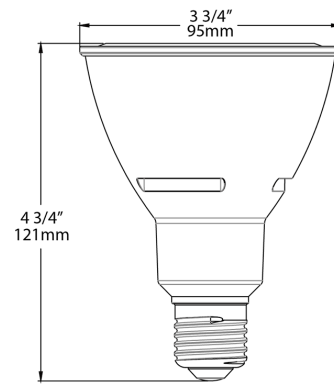

Construction

Bulb Shape:

PAR30L

Base Type:

E26

Beam Angle:

40°

For Use Outdoors in Open Fixtures:

	QTY	LENGTH (in)	WIDTH (in)	HEIGHT (in)
CASE	12	16.1	12.2	5.7
PALLET	1152	44.5	36.5	51

Dimension

Light Distribution