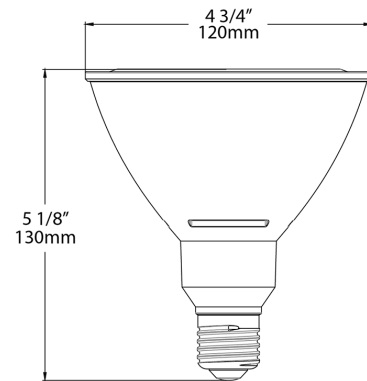

Case and Pallet Dimensions

| | QTY | LENGTH (in) | WIDTH (in) | HEIGHT (in) |
|---------------|-----|-------------|------------|-------------|
| CASE | 6 | 15.1 | 10.2 | 6.1 |
| PALLET | 360 | 45.4 | 35.5 | 48.5 |

Dimension

Light Distribution