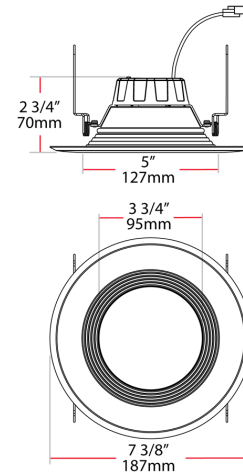

Construction

Shape:

Round

Trim Style:

Baffle Trim

Beam Angle:

95°±10°

Housing:

Case and Pallet Dimensions

	QTY	LENGTH (in)	WIDTH (in)	HEIGHT (in)
CASE	4	15.47	7.99	7.95
PALLET	600	7.56	3.82	82.28

Dimension

Light Distribution

Features

- High Performance LEDs up to 90 lm/w
- Use to replace up to 75W traditional light sources
- Durable metal construction: dent and scratch resistant
- UL wet location rated
- Compatible with most standard recessed housings
- Dimmable down to 5% on compatible dimmers
- Available in Round 4" 700lm and 6" 750lm and 950lm
- 5 Color temperature selectable 2700K, 3000K, 3500K, 4000K, & 5000K
- Available in a smooth and baffle trim option
- Color designer trims as optional accessories available
- 5-Year, No-Compromise Warranty