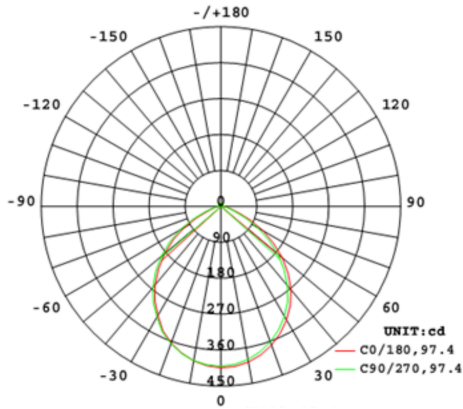

Case and Pallet Dimensions

	QTY	LENGTH (in)	WIDTH (in)	HEIGHT (in)
CASE	4	15.47	7.99	7.95
PALLET	600	7.56	3.82	82.28

Dimension

Light Distribution

Features

- High Performance LEDs up to 90 lm/w
- Use to replace up to 75W traditional light sources
- Durable metal construction: dent and scratch resistant
- UL wet location rated
- Compatible with most standard recessed housings
- Dimmable down to 5% on compatible dimmers
- Available in Round 4" 700lm and 6" 750lm and 950lm
- 5 Color temperature selectable 2700K, 3000K, 3500K, 4000K, & 5000K
- Available in a smooth and baffle trim option
- Color designer trims as optional accessories available
- 5-Year, No-Compromise Warranty