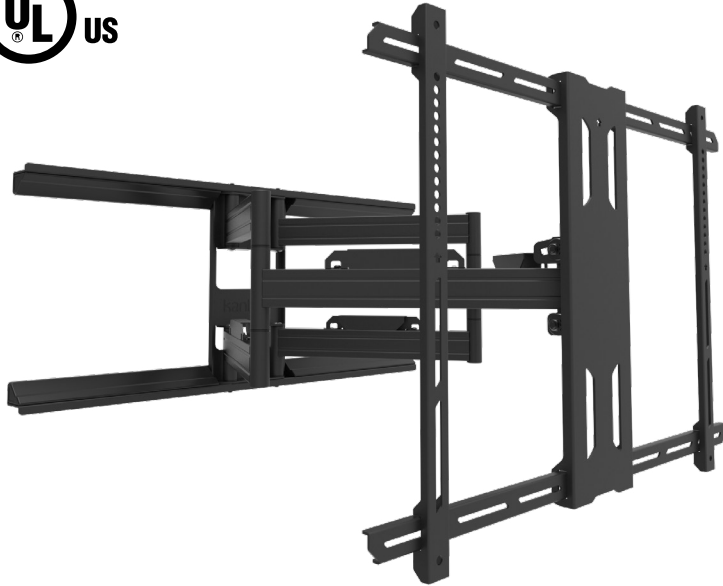

# RCAD390

Dual Stud Articulating TV Mount

kanto   
INSTALLER SERIES

NO ONLINE SALES

UP TO 150 LB

49"–100"

700 x 500

2.4" PROFILE  
31.1" EXTENSION

## LOW PROFILE DESIGN

With a unique tilt head designed to nestle within the frame, RCAD390 full motion mount lets your customers push their TV within 2.4" of the wall.

## UNIVERSALLY COMPATIBLE

Boasting an impressive 150 lb weight capacity and support for VESA patterns up to 700x500, RCAD390 TV mount is suitable for nearly any TV on the market.

## PLENTIFUL EXTENSION

Even with its low-profile design, RCAD390 TV wall mount can extend a staggering 31.1" from the wall, giving you plenty of room to work behind the TV and allow your customer to position their TV wherever they'd like.