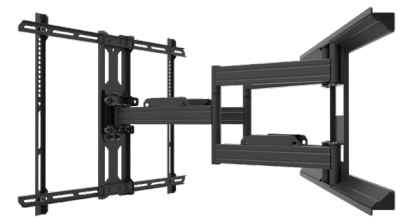

# RCAD390

Dual Stud Articulating TV Mount

kanto   
INSTALLER SERIES

NO ONLINE SALES

UP TO 150 LB

49"–100"

700 x 500

2.4" PROFILE  
31.1" EXTENSION

## LOW PROFILE DESIGN

With a unique tilt head designed to nestle within the frame, RCAD390 full motion mount lets your customers push their TV within 2.4" of the wall.

## UNIVERSALLY COMPATIBLE

Boasting an impressive 150 lb weight capacity and support for VESA patterns up to 700x500, RCAD390 TV mount is suitable for nearly any TV on the market.

## PLENTIFUL EXTENSION

Even with its low-profile design, RCAD390 TV wall mount can extend a staggering 31.1" from the wall, giving you plenty of room to work behind the TV and allow your customer to position their TV wherever they'd like.