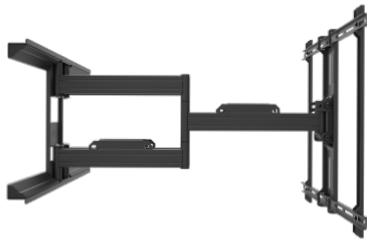

## LOW PROFILE DESIGN

With a unique tilt head designed to nestle within the frame, RCAD390 full motion mount lets your customers push their TV within 2.4" of the wall.

## UNIVERSALLY COMPATIBLE

Boasting an impressive 150 lb weight capacity and support for VESA patterns up to 700x500, RCAD390 TV mount is suitable for nearly any TV on the market.

## FULLY ADJUSTABLE

RCAD390 can be tilted forward 15° or backward 3° and swivel up to 90° in either direction. Post-installation horizontal leveling lets you dial in your clients' TV perfectly.

## Features and Specifications

- Fits most TVs from 49" to 100"
- Supports TVs up to 150 lb (68 kg)
- Accommodates VESA sizes from 200x100 to 700x500
- Accessible tilt mechanism provides +15° to -3° of tilt
- 90° of swivel in either direction, depending on screen size
- Sits 2.4" (6.1 cm) and extends up to 31.1" (79 cm) from the wall
- Integrated all-metal cable management
- Adjustable horizontal leveling
- 32.2" (82 cm) dual stud wall plate accommodates up to 24" stud spacing
- Solid steel construction with durable powder coated finish
- Includes manual and all mounting hardware for wood stud and concrete installation
- UL listed
- Ten year manufacturer's warranty
- Shipping box weight: 43.1 lb (19.6 kg)
- Shipping Box Dimensions: 33.7" x 15.7" x 4.2" (85.6 x 39.8 x 10.5 cm)
- Product Weight: 39.6 lb (18 kg)
- UPC: 800152721170