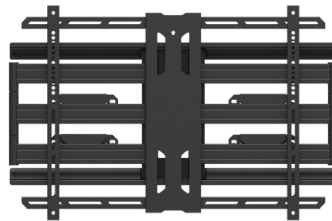

# RCAD390

Dual Stud Articulating TV Mount

kanto   
INSTALLER SERIES

NO ONLINE SALES

UP TO 150 LB

49"–100"

700 x 500

2.4" PROFILE  
31.1" EXTENSION

## LOW PROFILE DESIGN

With a unique tilt head designed to nestle within the frame, RCAD390 full motion mount lets your customers push their TV within 2.4" of the wall.

## UNIVERSALLY COMPATIBLE

Boasting an impressive 150 lb weight capacity and support for VESA patterns up to 700x500, RCAD390 TV mount is suitable for nearly any TV on the market.

## PLENTIFUL EXTENSION

Even with its low-profile design, RCAD390 TV wall mount can extend a staggering 31.1" from the wall, giving you plenty of room to work behind the TV and allow your customer to position their TV wherever they'd like.