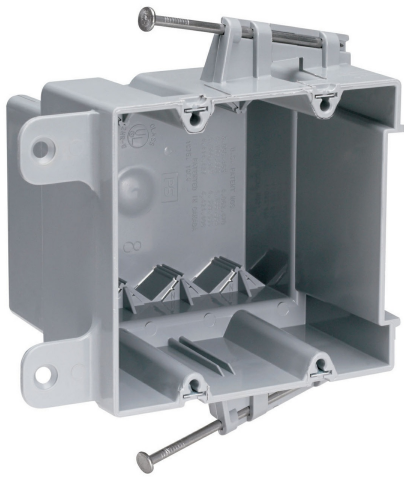

Pass and Seymour
Switch & Outlet Box
Part No. S235RAC

Double Gang Switch and Outlet Box with captive mounting nails on each end and four auto alamps on each end. It is easy to install with a rectangular cutout. It is durable and has an impact-resistant thermoplastic box. It contains innovative extras that cut installation time. 50 pack

Features & Benefits

Quick/Click feature secures devices quickly and easily.

Does not strip when over-torqued.

4 Auto/Clamps on each end eliminate the need for separate cable clamps.

Specifications

General Info

Color	Gray	UPC Number	785007215090
Country Of Origin	United States	Product Line	Pass & Seymour
Construction	Thermoplastic	Standard	UL Listed

Dimensions

Cubic Capacity	35 cu in
----------------	----------