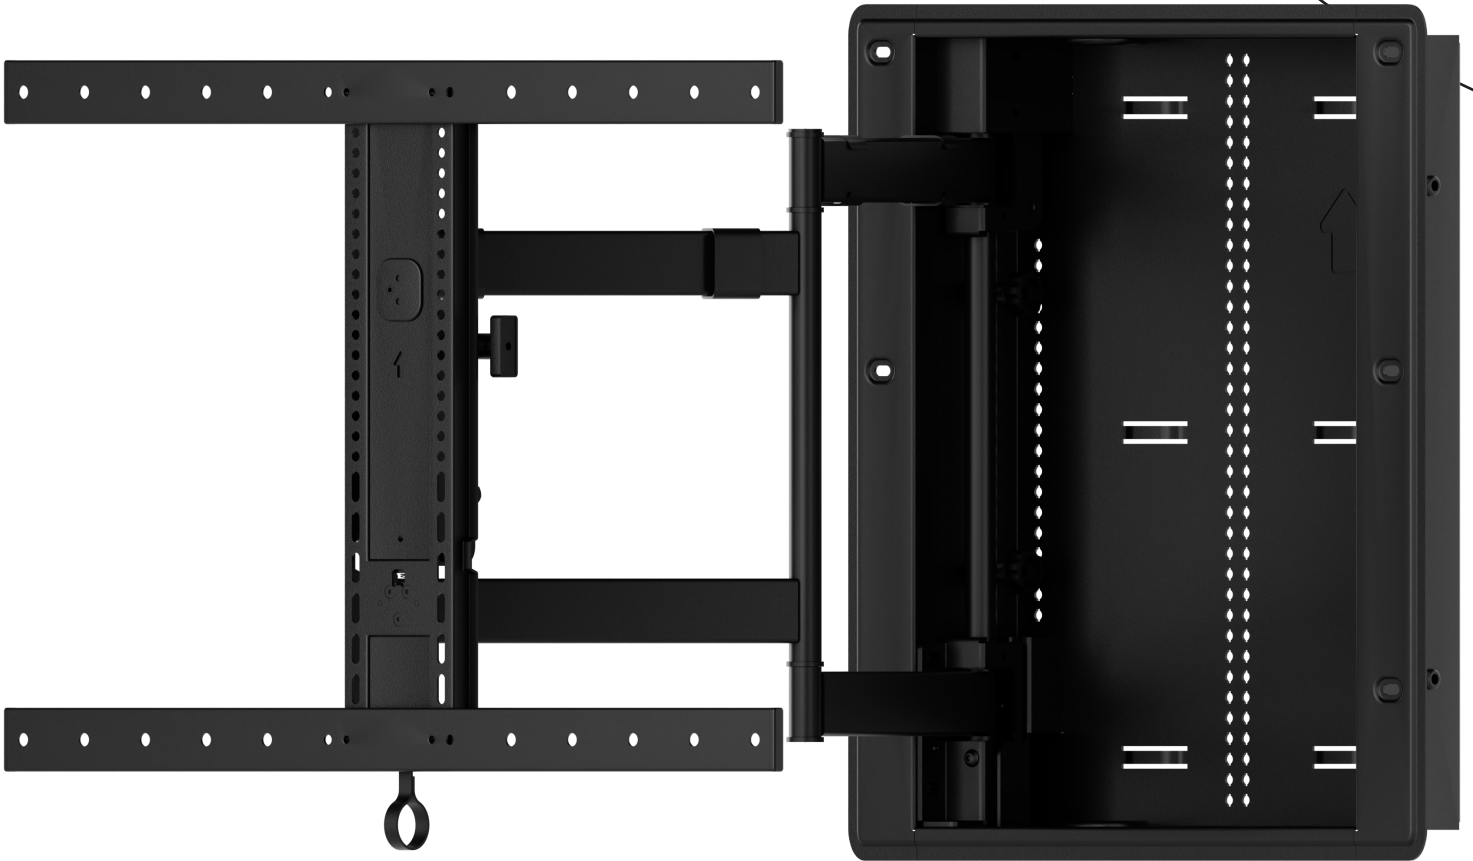

# IN-WALL FULL-MOTION TV MOUNT

The VIWLF128-B2 Large In-Wall Full Motion mount is a premium-grade solution for those seeking the ultimate viewing experience for screens ranging from 42"-85". With up to 28" of extension and a 67° swivel range, this mount sits nearly flush with the wall when retracted (.5"), and features an enclosure that provides AV storage while maintaining a professional aesthetic. Store third-party devices such as streaming players, access points, switches and more, making it the perfect solution for any home entertainment setup.

## Model **VIWLF128-B2**

RETRACTED VIEW

<b>MODEL</b> VIWLF128	<b>SWIVELS / TILTS</b> 67° left and right* / Tilt: 4° Up and 10° down	<b>PACKAGING WEIGHT</b> 34.91 lbs. / 15.84 kg
<b>UPC</b> 793795538741	<b>PRODUCT DIMENSIONS (W X D X H)</b> 24.9" x 3.9" x 15.7" (632.6 x 98 x 400 cm)	<b>MASTER PACK WEIGHT</b> 48.96 LBS. / 22.2 KG
<b>MSRP</b> \$349.99	<b>PACKAGE DIMENSIONS (W X D X H)</b> 26.48" x 19.06" x 4.95" (67.26 x 48.41 x 12.57 cm)	<b>MASTER PACK QUANTITY</b> 1
<b>HOLDS UP TO WEIGHT</b> 135 lbs. / 61.2 kg	<b>MASTER PACK DIMENSIONS (W X D X H)</b> 26.95" x 19.5" 6.11" (68.45 x 49.53 x 15.52 cm)	<b>COUNTRY OF ORIGIN</b> China