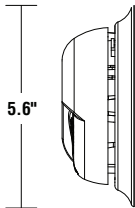

**TOP VIEW**

**SIDE VIEW**

5.6"

2.0"

**MOUNTING  
BRACKET**