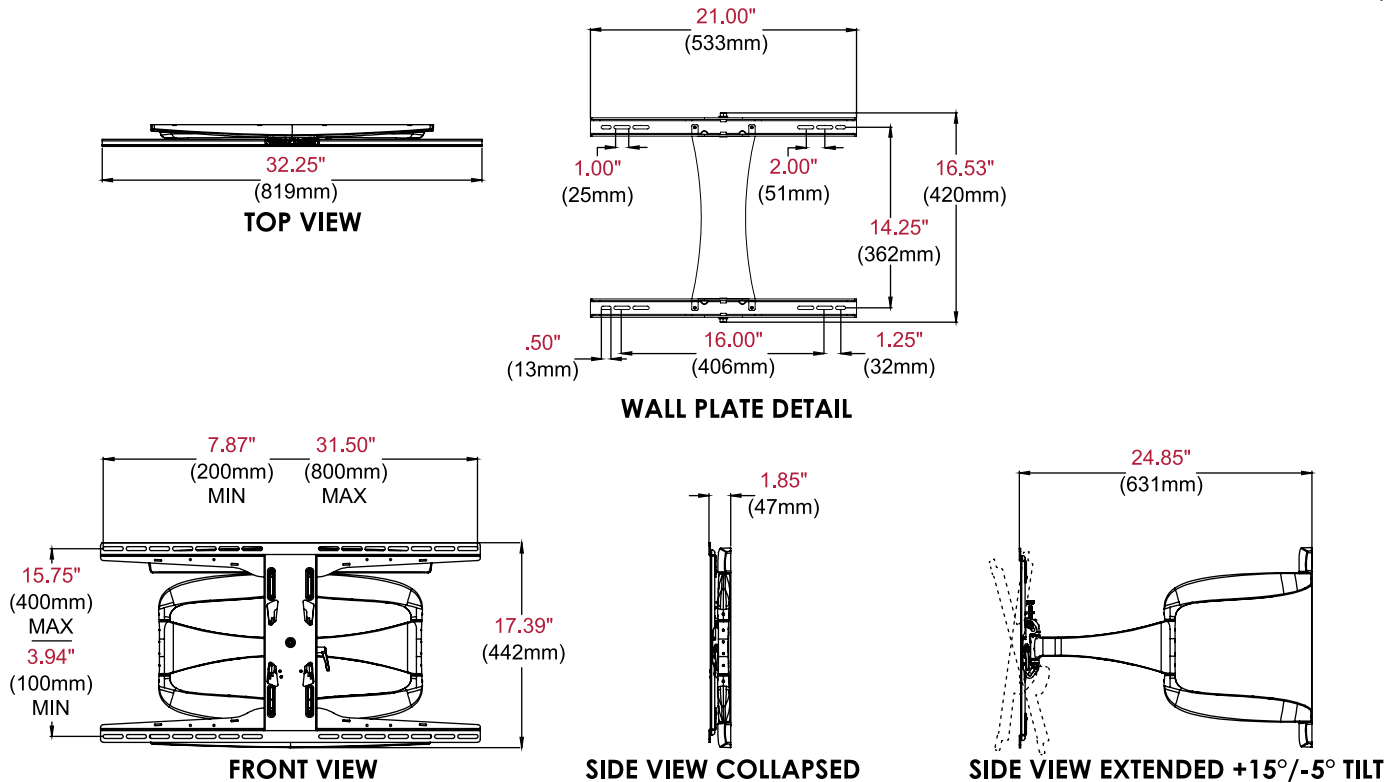

SUA771PU DesignerSeries™ Universal Ultra Slim Articulating Wall Mount for 42" to 90" Ultra-Thin Displays

Product Specifications

	DIMENSIONS (W x H x D)	PRODUCT WEIGHT	LOAD CAPACITY	FINISH	AVAILABLE COLORS
SUA771PU	32.25" x 17.39" x 1.85"-24.85" (819 x 442 x 47-631mm)	23.04lb (10.45kg)	125lb (57kg)	Scratch Resistant Fused Epoxy	Gloss Black

Package Specifications

	PACKAGE SIZE (W x H x D)	PACKAGE SHIP WEIGHT	PACKAGE UPC CODE	PACKAGE CONTENTS	UNITS IN PACKAGE
SUA771PU	41.00" x 4.00" x 23.75" (1041 x 102 x 603mm)	29.00lb (13.15kg)	735029306405	Wall Mount, Wall and Display Installation Hardware, Installation Instructions	1

Accessories

- **ACC925:** Security Fasteners
- **ACC-UCM:** Universal AV Component Mount
- **ESHV models:** AV Wall Shelves
- **IBA2(-W), IBA2AC(-W), IBA3(-W), IBA3AC(-W):** Recessed Cable Management and Power Storage Accessory Box
- **IBA4-W:** Easy Mount Recessed Low Voltage Cable Plate
- **IBA5-W:** Recessed Low Voltage Media Plate with Duplex Surge Suppressor
- **WSP756:** Metal Stud Wall Plate

All dimensions = inch (mm)

Architect Specifications

The DesignerSeries™ Universal Ultra Slim Articulating Wall Mount shall be a Peerless-AV model SUA771PU and shall be located where indicated on the plans. Assembly and installation shall be done according to instructions provided by the manufacturer.

Visit peerless-av.com to see the complete line of AV solutions from Peerless-AV, including outdoor displays, wireless, kiosks, digital audio, display mounts, projector mounts, carts/stands, and a full assortment of accessories.

Peerless-AV
2300 White Oak Circle
Aurora, IL 60502 USA
(800) 865-2112
(630) 375-5100
Fax: (800) 359-6500

Peerless-AV EMEA
Unit 3 Watford Interchange
Colonial Way, Watford
Herts, WD24 4WP
United Kingdom
+44 (0) 1923 200100
Fax: +44 (0) 1923 200101

Peerless-AV Latin America
Ave de las Industrias 413
Parque Industrial Escobedo
Escobedo, N.L.,
Mexico 66062
+52 (81) 8384-8300
Fax: +52 (81) 8384-8360