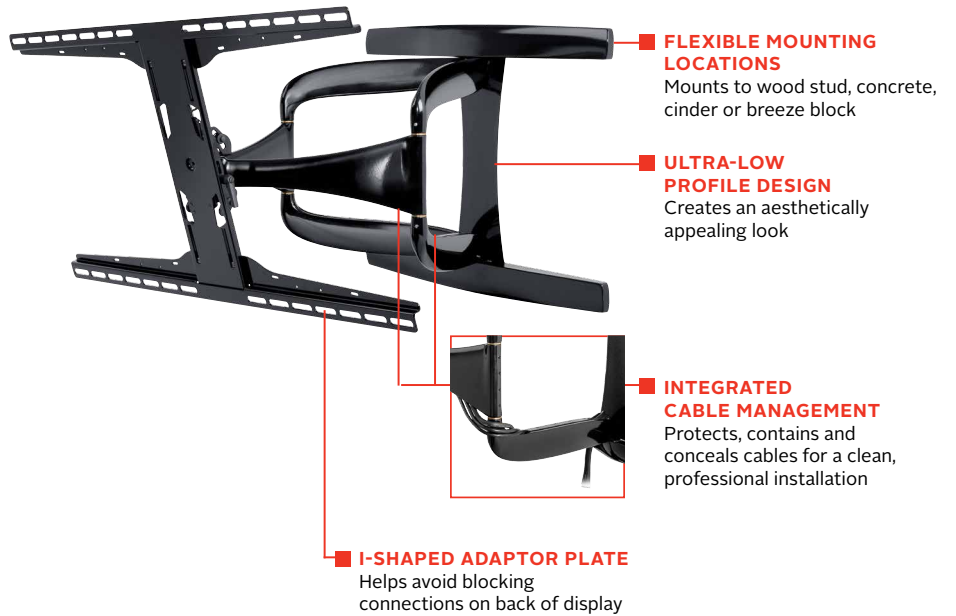

SUA771PU

Mounting Pattern
800 x 400mm
(31.50" x 15.75")

Max Load
125lb
(57kg)

Dealerscope **2017**
IMPACT!
awards

- Universal mount accommodates 200 x 100 to 800 x 400mm VESA® mounting patterns
- Dual-arm design enhances the stability of the articulating motion
- Arms retract to 1.85" (47mm) and extend up to 24.85" (631mm) from wall
- One-Touch™ tilt mechanism allows adjustment of +15/-5° without the use of tools
- Up to ±72.5° of side-to-side swivel
- Added ±5° of roll for post-installation display leveling without the use of tools
- Up to ±0.5" (13mm) of vertical adjustment for post-installation leveling and height adjustment fine-tuning
- Landscape or portrait mounting options increases display versatility

DesignerSeries™ Universal Ultra Slim Articulating Wall Mount

FOR 42" TO 90" ULTRA-THIN DISPLAYS*

One of the thinnest wall arm mounts on the market, the Peerless-AV® DesignerSeries™ Universal Ultra Slim Articulating Wall Mount is designed exclusively for ultra-thin displays. Featuring a dual-arm construction, the SUA771PU is robust enough to hold larger displays firmly in any position – landscape or portrait – while still offering an ultra-low profile. An innovative I-shaped adaptor plate makes it easy to access the back of the display, keeping hardware hidden, and features internal cable management, providing a clean, professional look that transitions smoothly from the wall to the display. With a gloss black finish, the SUA771PU matches any décor.

Swivel, tilt, extend or retract the display for the perfect viewing angle.

Comes in color packaging with included installation hardware and easy to follow instructions.

Please visit peerless-av.com/en-us/patents for patent information.