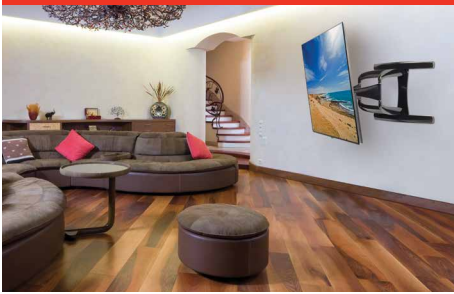

SUA771PU

Mounting Pattern
800 x 400mm
(31.50" x 15.75")

Max Load
125lb
(57kg)

Dealerscope **2017**
IMPACT!
awards

- Universal mount accommodates 200 x 100 to 800 x 400mm VESA® mounting patterns
- Dual-arm design enhances the stability of the articulating motion
- Arms retract to 1.85" (47mm) and extend up to 24.85" (631mm) from wall
- One-Touch™ tilt mechanism allows adjustment of +15/-5° without the use of tools
- Up to ±72.5° of side-to-side swivel
- Added ±5° of roll for post-installation display leveling without the use of tools
- Up to ±0.5" (13mm) of vertical adjustment for post-installation leveling and height adjustment fine-tuning
- Landscape or portrait mounting options increases display versatility

DesignerSeries™ Universal Ultra Slim Articulating Wall Mount

FOR 42" TO 90" ULTRA-THIN DISPLAYS*

One of the thinnest wall arm mounts on the market, the Peerless-AV® DesignerSeries™ Universal Ultra Slim Articulating Wall Mount is designed exclusively for ultra-thin displays. Featuring a dual-arm construction, the SUA771PU is robust enough to hold larger displays firmly in any position – landscape or portrait – while still offering an ultra-low profile. An innovative I-shaped adaptor plate makes it easy to access the back of the display, keeping hardware hidden, and features internal cable management, providing a clean, professional look that transitions smoothly from the wall to the display. With a gloss black finish, the SUA771PU matches any décor.