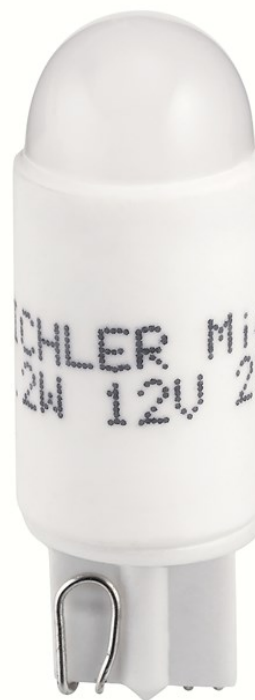

SPECIFICATIONS

Certifications/Qualifications	
	www.kichler.com/warranty
Dimensions	
Height	1.50"
Length	0.50"
Width	0.50"
Electrical	
Operating Voltage Range	9-15 VAC
Voltage	12V
Light Source	
Delivered Lumens	85
Expected Life Span (Hours)	30000
Lamp Included	Integrated
Max or Nominal Watt	1.00
# of Bulbs/LED Modules	1
Volt-Amperes (VA)	1.20
Mounting/Installation	
Location Rating	UL Listed Wet
Photometrics	
Beam Angle Options	180.00
Color Rendering Index	80
Delivered Efficacy (Lumens/Watt)	85
Kelvin Temperature	2700K

FIXTURE ATTRIBUTES

Housing	
Primary Material	CERAMIC
Product/Ordering Information	
SKU	18198
Finish	White
UPC	783927532501
Finish Options	
	White

ALSO IN THIS FAMILY