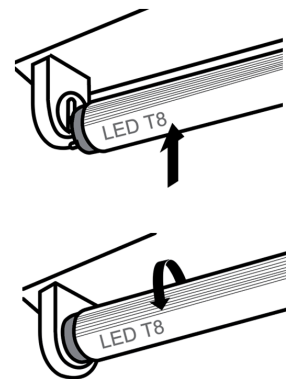

DLC Model Number:

T10003

DLC Product Code:

PLIK5Q5EH46P

CEC Status:

Lawful for sale in California

Application:

Suitable for damp locations and totally enclosed fixtures.

Other

:

Ballast Performance

	0.78BF	0.88BF	1.88BF
Lumens	1600	1800	2200
System Power (W)	11	13	17

Case and Pallet Dimensions

	QTY	LENGTH (in)	WIDTH (in)	HEIGHT (in)
CASE	25	50.8	6.3	7.4
PALLET	900	44.8	39.6	52.4

Wiring Diagram

Dimension

Light Distribution