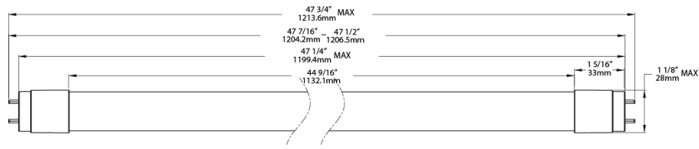

Other

:

Ballast Performance

	0.78BF	0.88BF	1.88BF
Lumens	1600	1800	2200
System Power (W)	11	13	17

Case and Pallet Dimensions

	QTY	LENGTH (in)	WIDTH (in)	HEIGHT (in)
CASE	25	50.8	6.3	7.4
PALLET	900	44.8	39.6	52.4

Wiring Diagram

Dimension

Light Distribution