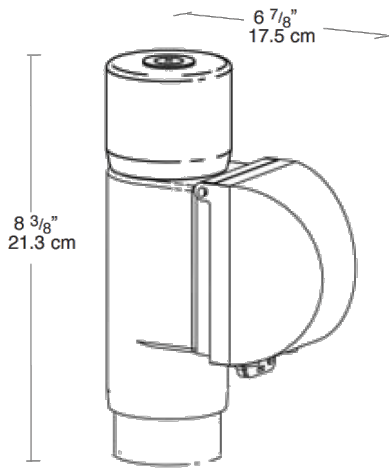

weatherproof cover with Mighty Post Adapter section for use with Mighty Posts for self standing use in the yard. Adapter section and cap made from the same tough ABS as our posts. Fits 2 1/2" pipe for a DIY post. Cap and close up plug supplied.

Color: Black

Weight: 1.1 lbs

Project:	Type:
Prepared By:	Date:

Technical Specifications

Listings

UL Listed:

Suitable for wet locations. Fixtures with ground wire must be used.

Construction

Materials:

Post PVC Cap ABS In-Use Cover Clear PVC MP Adapter ABS Junction Box Polycarbonate

Set Screw:

Locks cap to post and prevents rotation

Other

Buy American Act Compliance:

RAB values USA manufacturing! Upon request, RAB may be able to manufacture this product to be compliant with the Buy American Act (BAA). Please contact customer service to request a quote for the product to be made BAA compliant.

Dimensions**Features**

- Clear PVC plastic turtle cover with lockable latch
- Fits all standard rectangular covers
- Close up plug included
- Knockout holes in bottom of Post Adapter for easy wiring
- Mighty Post Adapter extends post height to keep outlets about plants and snow
- Add an electrical box to your Might Post and Lawn Light combo