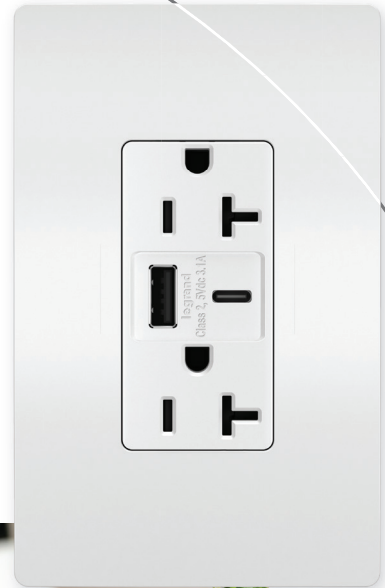

PASS & SEYMOUR®

RAISE THE BAR

ON MOBILE DEVICE CHARGING

Charge multiple devices at the same time, faster than ever, with convenient USB ports.