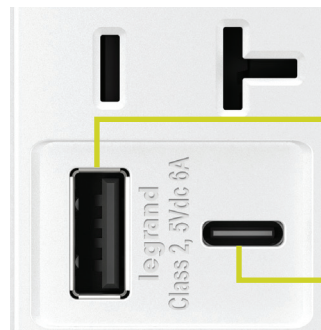

Our powerful USB charging receptacles:

- Charge multiple USB-powered devices at the same time faster than ever
- Allow users to plug USB cables directly into the wall without AC adapters
- Accept standard Pass & Seymour Wall Plates
- Include back and side wiring terminals for installation flexibility
- Are available in all Pass & Seymour Decorator-style colors
- Are compatible with USB 2.0 and 3.0 devices

TYPE-A

The standard, flat, rectangle port that is most commonly used.

TYPE-C

The new, smaller port being adopted by mobile device manufacturers with an easy-to-use reversible design.

CHARGE LIKE NEVER BEFORE

radiant® Wireless Charger

The first wireless charger of its kind is an in-wall, one-gang solution that installs easily. It's also compatible with any Qi-certified device, including Samsung and Apple smartphones. Simply slide phones into the cradle and charge up. Comes with an extra 3.1A USB port and two 15A outlets.

SPEED MATTERS

Ultra-Fast 6A USB Charging Receptacles

Stop waiting. The absolute fastest on the market, Ultra-Fast 6A USB Charging Receptacles can charge two devices in half the time as it offers a full 3A of power through each Type-C port. Type-A and Type-C options mean adapter-free charging for all the latest handheld and tabletop devices.