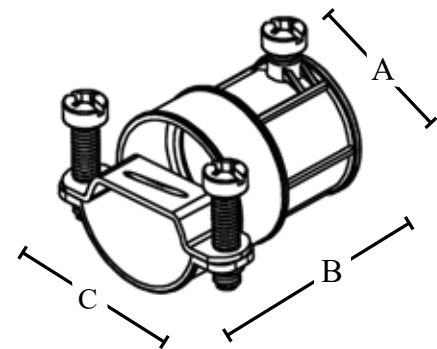

## Set Screw to Clamp Type - EMT to Flex - Zinc Die Cast

### Features

- Tri combo screw
- Set screw to clamp type
- EMT to flex combination coupling

### Applications

- Indoor use only
- Use to join EMT conduit to flexible metal conduit

### Standard Material

- Zinc die cast
- Zinc plated steel strap

Catalog Number	UPC	Size	Unit Carton	Ship Case	Weight/Case	Inches		
						A	B	C
<b>181</b>	11420	<b>1/2"-1/2"</b>	25	250	25	1.13	1.66	1.58
<b>182</b>	11430	<b>3/4"-3/4"</b>	---	100	15	1.34	1.91	1.81
<b>182A</b>	11431	<b>1"-1"</b>	---	50	13	1.58	2.19	2.13