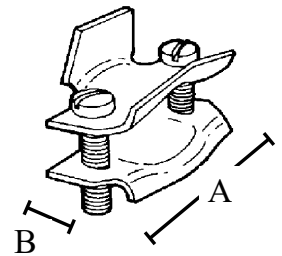

NM Box Connectors

2 Piece Clamp Butterfly Type

Features

- Versatile 2 piece clamp butterfly style design

Applications

- For connecting non-metallic cable to box or enclosure

Standard Material

- Steel

Catalog Number	UPC	Size	Fits Cable	Unit Carton	Ship Case	Weight/Case	Inches	
							A	B
441	13990	3/8" to 1/2"	2 or 3#14, 12, 10, 8	100	1000	50	1.31	.64
442	14000	3/4" to 1"	2 or 3#8, 6, 4	50	500	35	1.75	.765
444	14010	1-1/4"	#2/O	25	250	25	2.12	.765
445	14020	1-1/2"	#3/O, #4/O	25	250	40	2.50	.78