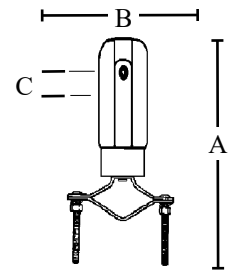

Applications

- Protects sheathing and ensures performance

Standard Material

- Porcelain/steel

Standard Finish

- Steel parts are electro-galvanized

Catalog Number	UPC	Size	Ship Case	Weight/Case	Inches		Opening C
					A	B	
999	70240	1-1/4" - 3"	20	34	7.62	5.60	1 x .875