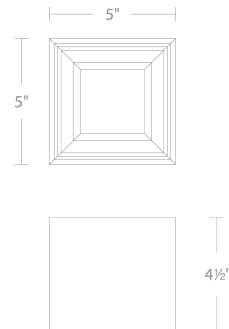

FINISHES:

LINE DRAWING: