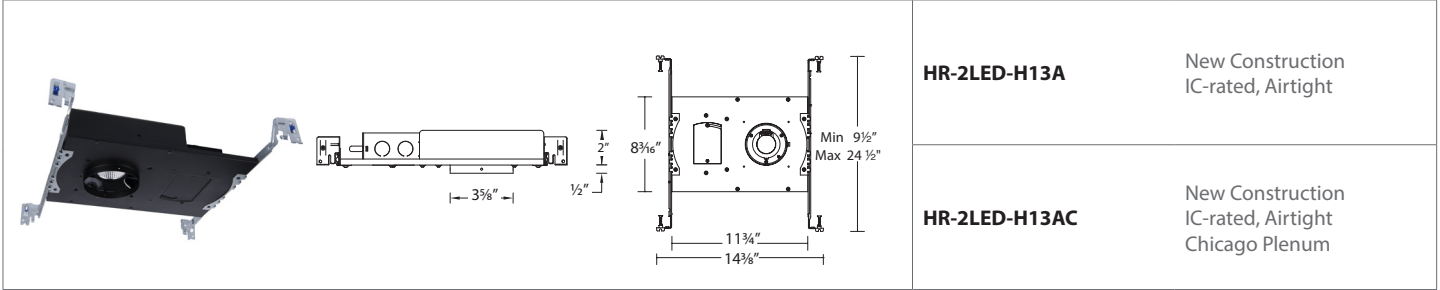

AETHER

HR-2LED-H13A - Housing

Housing

Model

HR-2LED-H13A

New Construction
IC-rated, Airtight

HR-2LED-H13AC

New Construction
IC-rated, Airtight
Chicago Plenum

HR-2LED-H13

Example: **HR-2LED-H13A**

wacighting.com

Phone (800) 526.2588

Fax (800) 526.2585

Headquarters, East Manufacturing Facility

44 Harbor Park Drive

Port Washington, NY 11050

South East Manufacturing Facility

1600 Distribution Ct

Lithia Springs, GA 30122

Central Manufacturing Facility

1700 South J Elmer Freeway, Ste 100

Cedar Hill, TX 75104

West Manufacturing Facility

1750 S Archibald Ave

Ontario, CA 91761